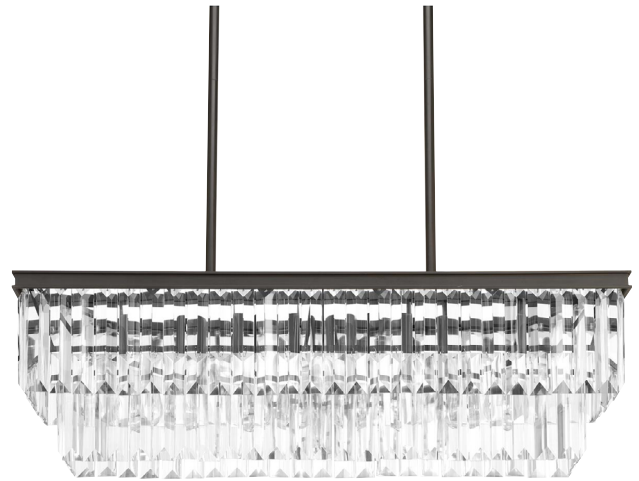

# P400101-020

## Glimmer

Glimmer fits the definition of livable luxury with elements that sparkle to create an instant statement within the home. Prismatic glass four-light square linear chandelier is supported by an architecturally- styled frame in Silver Ridge finish. The cascade of faceted linear glass deliver a sleek silhouette to any room.

- Elements that sparkle create an instant statement within the home
- Glimmer is the definition of livable luxury
- Antique Bronze finish
- This contemporary interpretation features clear glass ornaments and is ideal for a variety of interior settings
- Island fixture uses four 60 watt max. medium base lamps (sold separately)
- Create an instant statement within the home for luxe, transitional and traditional interiors
- Progress Lighting Design Series, a collection offering fashionable styles and affordable luxury
- Ideal for welcoming guests and visitors in a foyer or entryway, as well as in dining room or traditional living room settings.

**Category:** Chandeliers

**Finish:** Antique Bronze (painted)

**Construction:** Steel Construction

**Width:** 33-7/8"  
**Height:** 11"  
**Depth:** 11-1/2"  
**Overall Ht. W/Stem:** 76"

| MOUNTING   | ELECTRICAL                            | LAMPING  | ADDITIONAL INFORMATION                                    |
|--|---------------------------------------|--|---|
| Hanging mounted<br><br>Mounting strap for outlet box included<br><br>Six links of 9 gauge chain supplied<br><br>Two 6", eight 12" lengths of stem included (1/4 IP)<br><br>Canopy covers a standard 4" octagonal recessed outlet box<br><br>16.625" W., 0.625" ht., 4.625" depth | 15 feet of wire supplied<br><br>120 V | Quantity:<br><br>Four 60w max. Medium Base<br><br>E26 base | cETLus Dry location listed<br><br>1 year limited warranty |