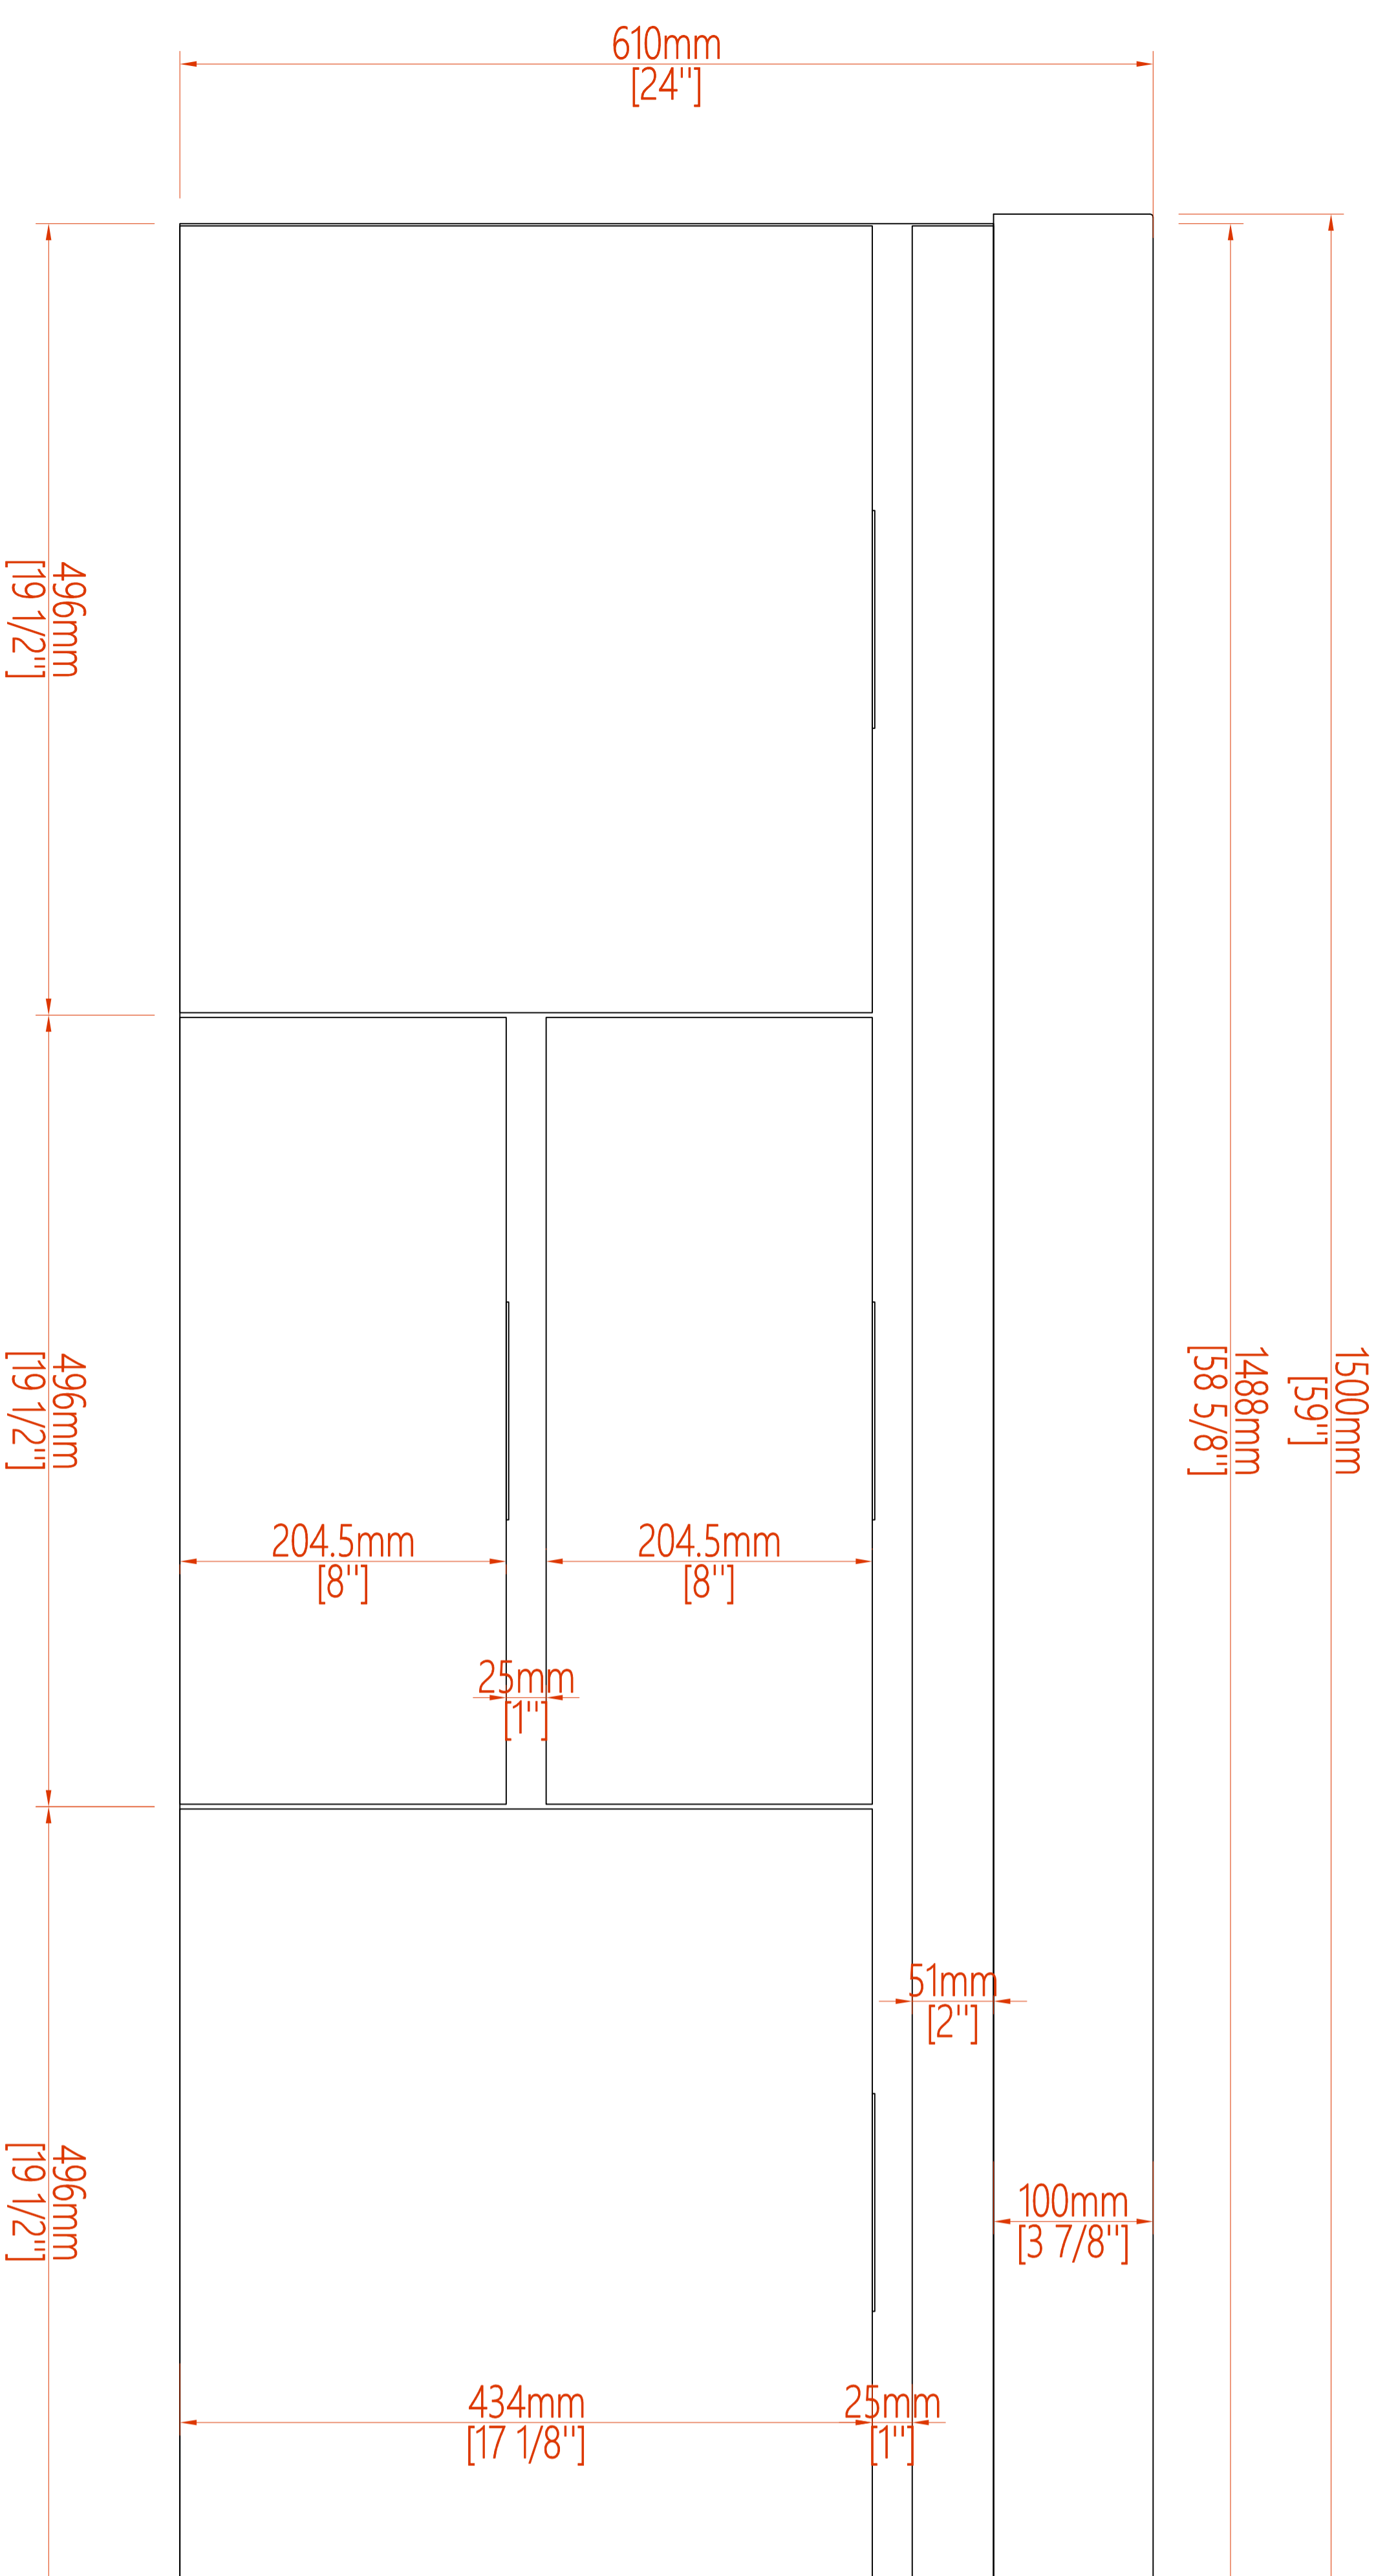

AC-7511WT-59D

TOP VIEW

FRONT VIEW

BACK VIEW

SIDE VIEW