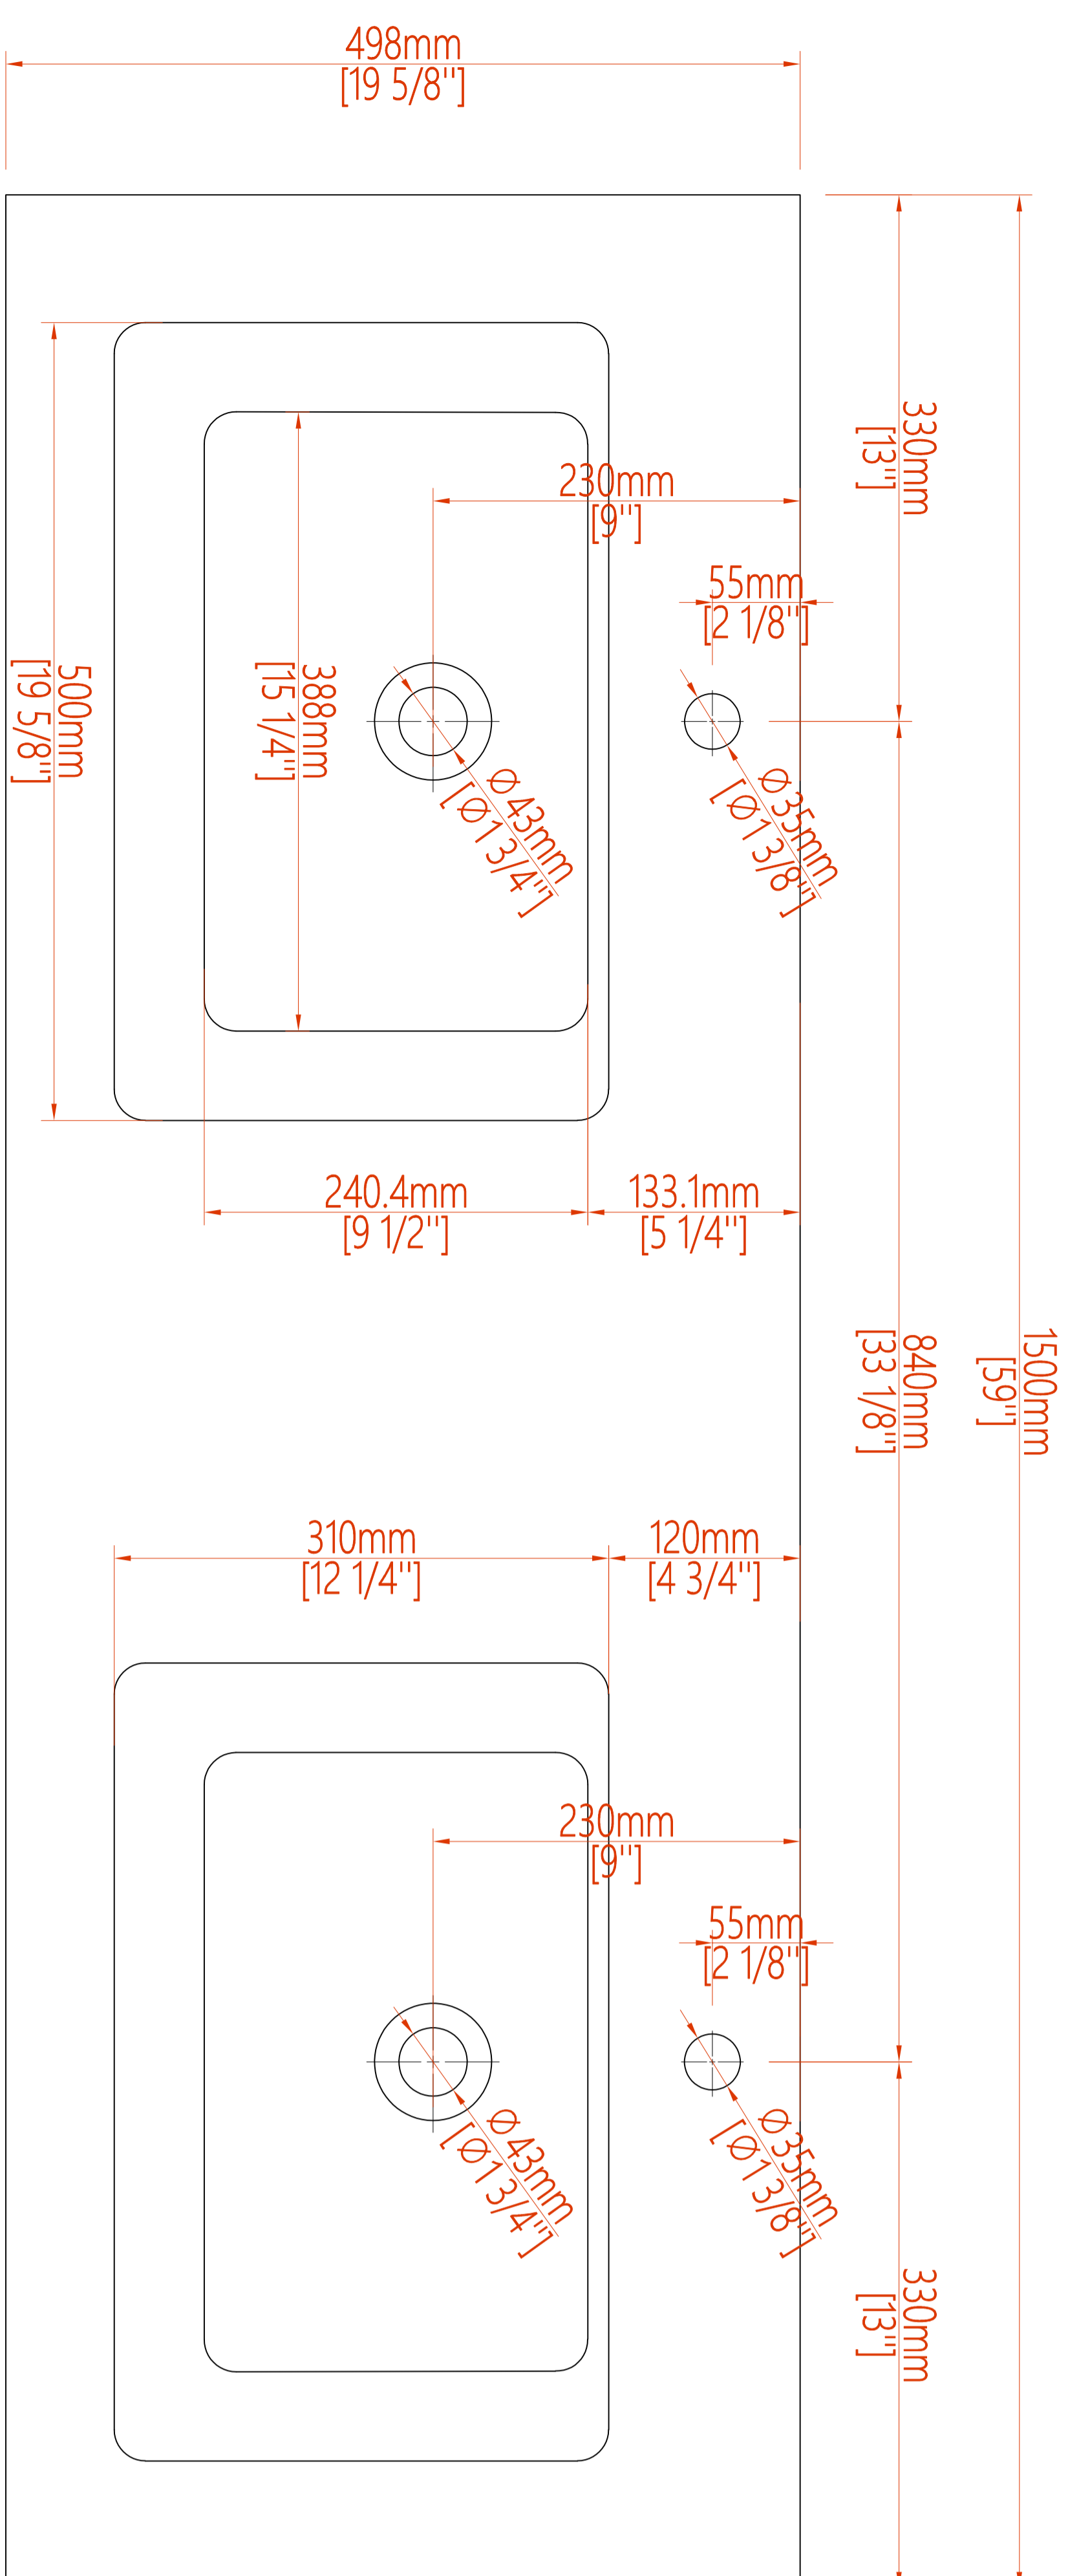

AC-7511WT-59D

TOP VIEW

FRONT VIEW

BACK VIEW

SIDE VIEW