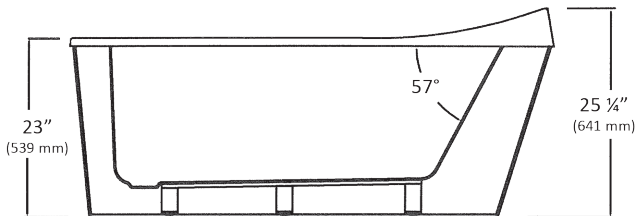

## FEATURES

- 60" x 32" x 25-1/4"
- Installation: Freestanding
- Perfect size to fit into an alcove
- High gloss, easy-to-clean acrylic with fiberglass reinforcement
- 2-piece construction for easy installation
- Oval model with end drain
- Adjustable leveling legs for easy installation
- Ergonomic bathing well for ultimate relaxation
- Flat deck on wall side for mounting the faucet or opt for a wall or floor mounted faucet.
- Ten-year warranty for acrylic shell
- Available in White

## SPECIFICATIONS

MODEL #	DESCRIPTION	CODES/STANDARDS
5743	60" x 32" x 25-1/4" Freestanding Bath	

MATERIAL	Acrylic, Fiberglass reinforced	WARRANTY	Limited Ten Year
CONSTRUCTION	Two-piece design; bathtub and skirt	SHIPPING WEIGHT	Bathtub - 130 lbs.
IMMERSION DEPTH	14-1/4"	WATER CAPACITY	52 gal. (max)
FLOOR LOADING WEIGHT	47 lbs. / sq. ft.	DIMENSIONS	60" x 32" x 25-1/4"

### NOTES:

1. Measurements may vary 1/4" (+/-)
2. These dimensions are nominal and subject to change without notice.
3. Installation templates are provided with unit.