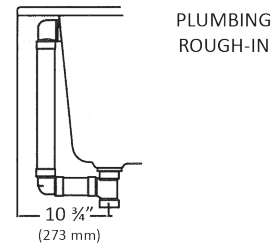

## FEATURES

- 60" x 32" x 25-1/4"
- Installation: Freestanding
- Perfect size to fit into an alcove
- High gloss, easy-to-clean acrylic with fiberglass reinforcement
- 2-piece construction for easy installation
- Oval model with end drain
- Adjustable leveling legs for easy installation
- Ergonomic bathing well for ultimate relaxation
- Flat deck on wall side for mounting the faucet or opt for a wall or floor mounted faucet.
- Ten-year warranty for acrylic shell
- Available in White

## SPECIFICATIONS

MODEL #	DESCRIPTION	CODES/STANDARDS
5743	60" x 32" x 25-1/4" Freestanding Bath	

MATERIAL	Acrylic, Fiberglass reinforced	WARRANTY	Limited Ten Year
CONSTRUCTION	Two-piece design; bathtub and skirt	SHIPPING WEIGHT	Bathtub - 130 lbs.
IMMERSION DEPTH	14-1/4"	WATER CAPACITY	52 gal. (max)
FLOOR LOADING WEIGHT	47 lbs. / sq. ft.	DIMENSIONS	60" x 32" x 25-1/4"

### NOTES:

1. Measurements may vary 1/4" (+/-)
2. These dimensions are nominal and subject to change without notice.
3. Installation templates are provided with unit.