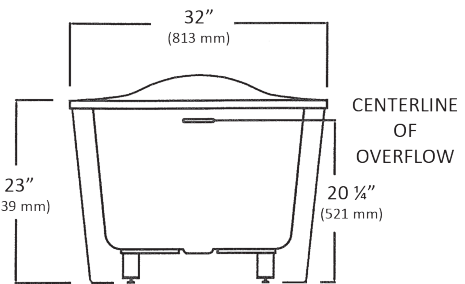

## FEATURES

- 60" x 32" x 25-1/4"
- Installation: Freestanding
- Perfect size to fit into an alcove
- High gloss, easy-to-clean acrylic with fiberglass reinforcement
- 2-piece construction for easy installation
- Oval model with end drain
- Adjustable leveling legs for easy installation
- Ergonomic bathing well for ultimate relaxation
- Flat deck on wall side for mounting the faucet or opt for a wall or floor mounted faucet.
- Ten-year warranty for acrylic shell
- Available in White

## SPECIFICATIONS

MODEL #	DESCRIPTION	CODES/STANDARDS
5743	60" x 32" x 25-1/4" Freestanding Bath	

MATERIAL	Acrylic, Fiberglass reinforced	WARRANTY	Limited Ten Year
CONSTRUCTION	Two-piece design; bathtub and skirt	SHIPPING WEIGHT	Bathtub - 130 lbs.
IMMERSION DEPTH	14-1/4"	WATER CAPACITY	52 gal. (max)
FLOOR LOADING WEIGHT	47 lbs. / sq. ft.	DIMENSIONS	60" x 32" x 25-1/4"

### NOTES:

1. Measurements may vary 1/4" (+/-)
2. These dimensions are nominal and subject to change without notice.
3. Installation templates are provided with unit.