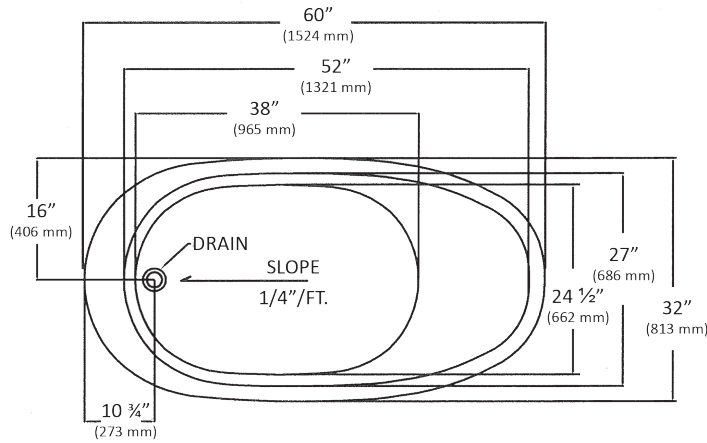

## FEATURES

- 60" x 32" x 25-1/4"
- Installation: Freestanding
- Perfect size to fit into an alcove
- High gloss, easy-to-clean acrylic with fiberglass reinforcement
- 2-piece construction for easy installation
- Oval model with end drain
- Adjustable leveling legs for easy installation
- Ergonomic bathing well for ultimate relaxation
- Flat deck on wall side for mounting the faucet or opt for a wall or floor mounted faucet.
- Ten-year warranty for acrylic shell
- Available in White

## SPECIFICATIONS

MODEL #	DESCRIPTION	CODES/STANDARDS
5743	60" x 32" x 25-1/4" Freestanding Bath	

MATERIAL	Acrylic, Fiberglass reinforced	WARRANTY	Limited Ten Year
CONSTRUCTION	Two-piece design; bathtub and skirt	SHIPPING WEIGHT	Bathtub - 130 lbs.
IMMERSION DEPTH	14-1/4"	WATER CAPACITY	52 gal. (max)
FLOOR LOADING WEIGHT	47 lbs. / sq. ft.	DIMENSIONS	60" x 32" x 25-1/4"

### NOTES:

1. Measurements may vary 1/4" (+/-)
2. These dimensions are nominal and subject to change without notice.
3. Installation templates are provided with unit.