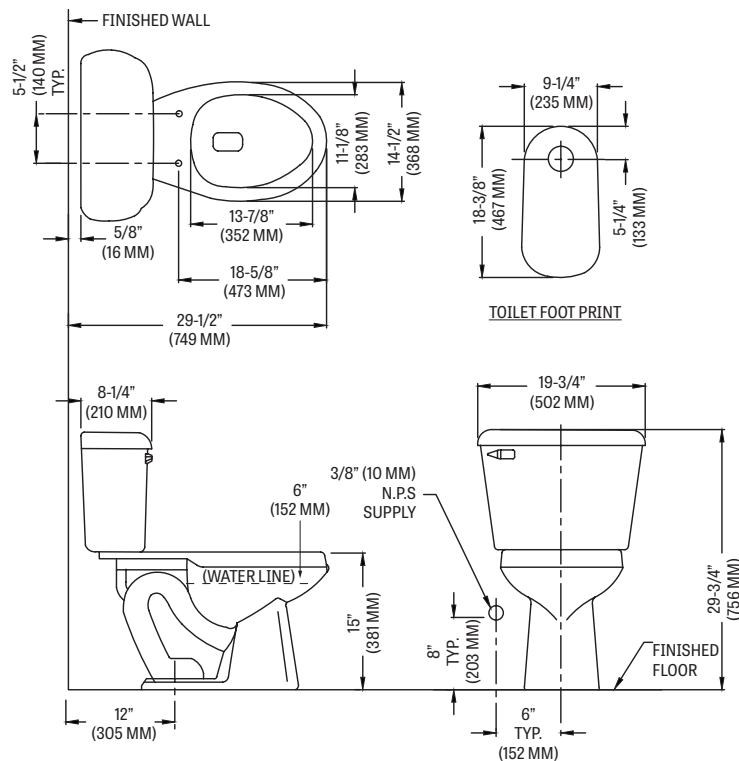

135CTK PRO-FIT® 2

Complete Toilet Kit, Elongated Front, Vitreous China, Two-Piece Toilet

SPECIFICATIONS

MODEL #	DESCRIPTION	CODES/STANDARDS
135CTK	Elongated front (1.6 gpf / 6.0 lpf) two-piece toilet kit	

MATERIAL	Vitreous China
WATER PRESSURE RANGE	20 to 80 PSI
FLUSH SYSTEM	2" Flush Tower
WATER USAGE	1.6 gpf / 6.0 lpf
WATER SURFACE AREA	9" X 10"
ROUGH-IN	12"
MAp RATING	800 grams

TRAP DIAMETER	2"
TRAP SEAL	2-1/2"
SHIPPING WEIGHT	Model 135CTK - 88 lbs. (40 kg)
WARRANTY	Vitreous China - Limited Lifetime Tank Trim - Limited One Year

TECHNICAL INFORMATION

Note: these dimensions are nominal and subject to change without notice.

Fixture performance and specifications meet or exceed ASME A112.19.2/CSA B45.1 standards, and other state and local codes.