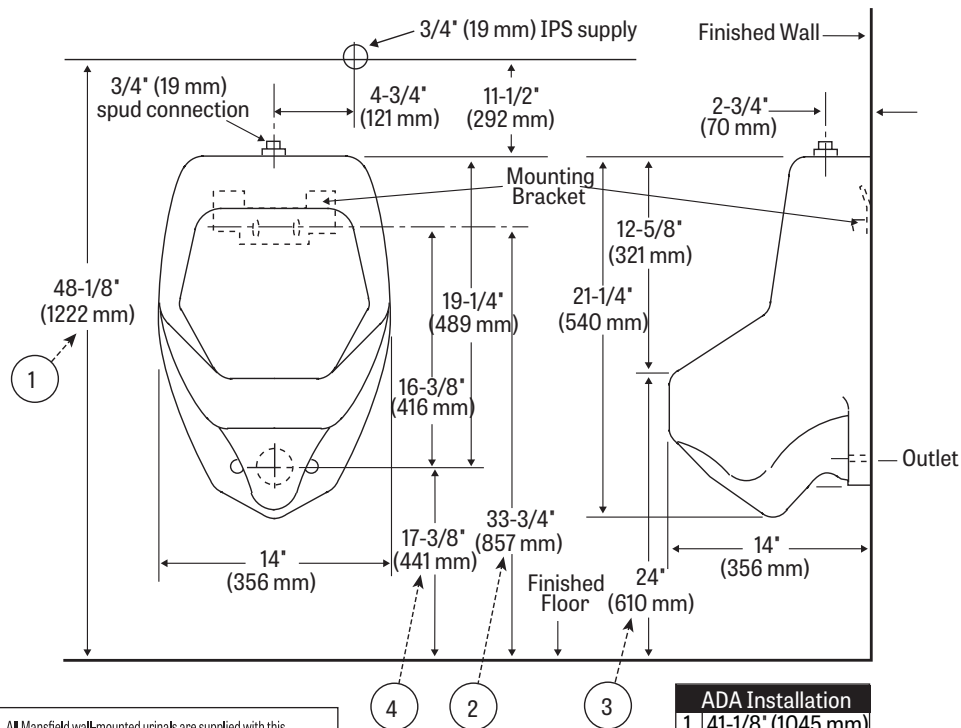

## FEATURES

- Siphon jet, high efficiency urinal
- Integral trap
- 0.5 gpf / 1.9 lpf
- Complete with 3/4" top spud
- 14-5/8" x 21-3/8" x 14-3/8"
- Complies with ADA requirements for accessibility
- The Mansfield® limited lifetime warranty
- Available in White

## SPECIFICATIONS

MODEL #	DESCRIPTION	CODES/STANDARDS
475HE	Integral trap, siphon jet Urinal	   

MATERIAL	Vitreous China
WATER USAGE	0.5 gpf / 1.9 lpf
INLET	3/4"
OUTLET	2"
ROUGH-IN	Wall-mount

SHIPPING WEIGHT	Model 475HE - 35 lbs. (16 kg)
WARRANTY	Vitreous China - Limited Lifetime Tank Trim - Limited One Year

## TECHNICAL INFORMATION

**Note:** these dimensions are nominal and subject to change without notice.

 All Mansfield wall-mounted urinals are supplied with this exclusive one-piece steel hanger. Easily installed and adjusted it contains 7 holes for solid mounting against wall. Anchoring screws must be used for correct installation. Standard plumbing practice recommends use of both mounting bracket and anchoring screws.  
NOTE: For secure installation, wall mounting hanger should be fastened to solid, support wall stud.

ADA Installation	
1	41-1/8" (1045 mm)
2	26-3/4" (679 mm)
3	17" (432 mm)
4	10-3/8" (264 mm)

Fixture performance and specifications meet or exceed ASME A112.19.2/CSA B45.1 standards, and other state and local codes.