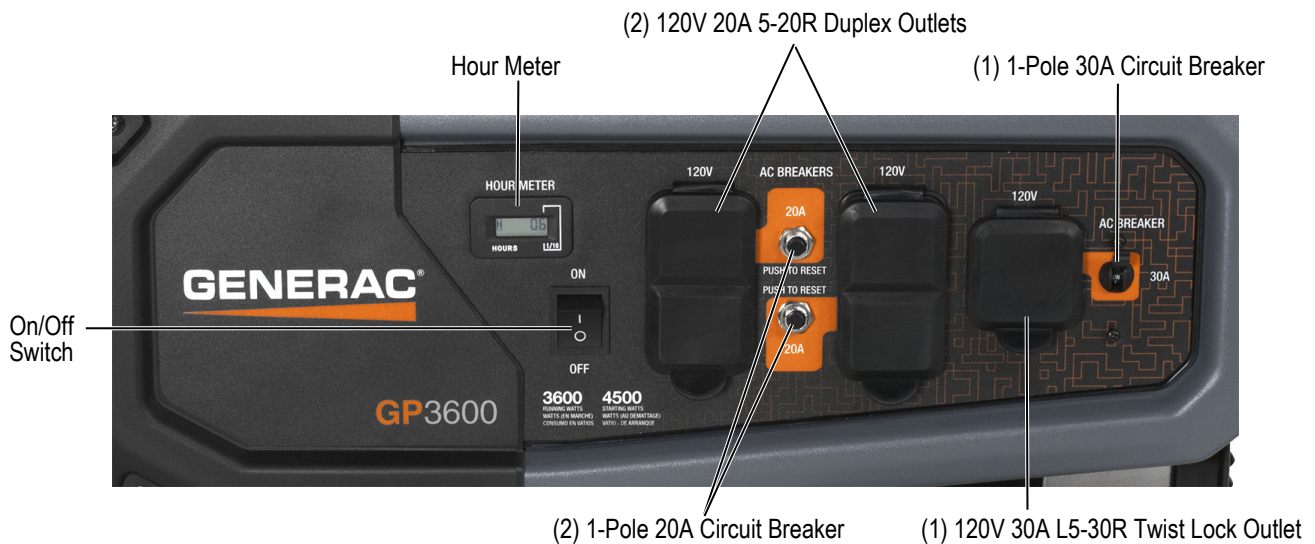

Control Panel