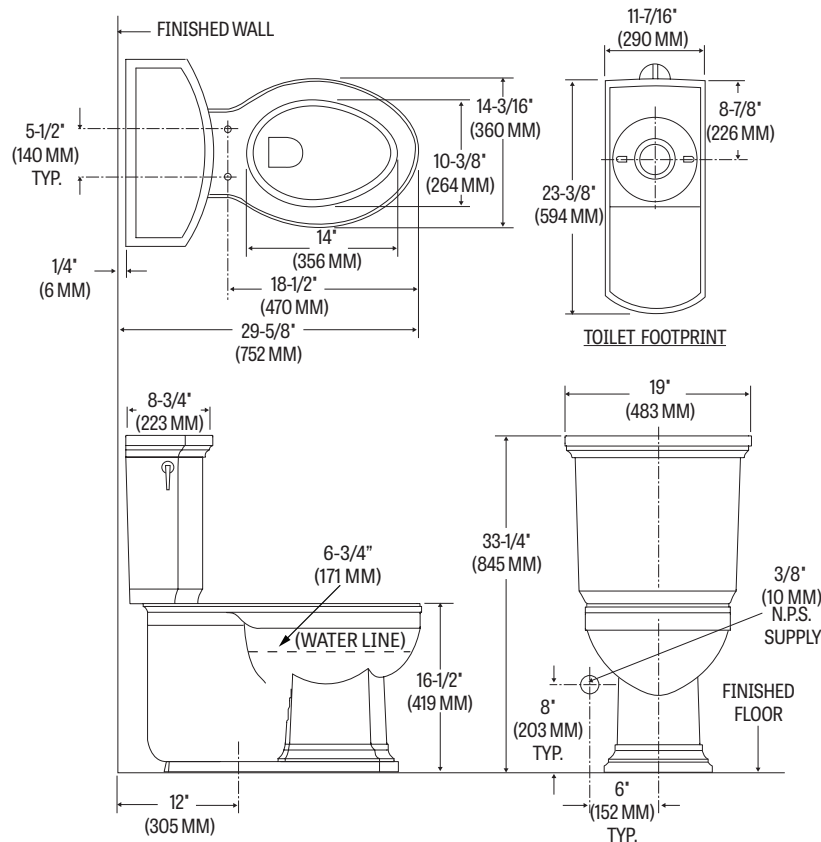

MODEL 4115-106

Toilet seat not included

ELONGATED

SMARTHEIGHT ADA

COMPONENTS

MODEL #	DESCRIPTION	CODES/STANDARDS
4115-106	Elongated front, SmartHeight™, two-piece toilet. Less toilet seat and supply. Specify color.	 
4115	Elongated front, SmartHeight™ toilet bowl only. Less toilet seat and supply. Specify color.	
106	Tank and cover only, with left hand, side-mount, chrome-plated, metal trip lever. Less supply. Specify color.	

SPECIFICATIONS

MODEL #	DESCRIPTION	CODES/STANDARDS
4115-106	Elongated front, SmartHeight™ (1.6gpf/6.0 lpf) two-piece toilet	  ADA COMPLIANT

MATERIAL	Vitreous China
WATER PRESSURE RANGE	20 to 80 PSI
FLUSH SYSTEM	3' MagnaFlush™ flushing technology
WATER USAGE	1.6 gpf / 6.0 lpf
WATER SURFACE AREA	8-1/4' X 10-3/8'
ROUGH-IN	12'
MAP RATING	800 grams

TRAP DIAMETER	2-1/8"
TRAP SEAL	2-1/4"
SHIPPING WEIGHT	Model 4115- 69 lbs. (31 kg) Model 106- 40 lbs. (18 kg)
WARRANTY	Vitreous China - Limited Lifetime Tank Trim - Limited One Year

TECHNICAL INFORMATION

Note: these dimensions are nominal and subject to change without notice.

Fixture performance and specifications meet or exceed ASME A112.19.2/CSA B45.1 standards, and other state and local codes.