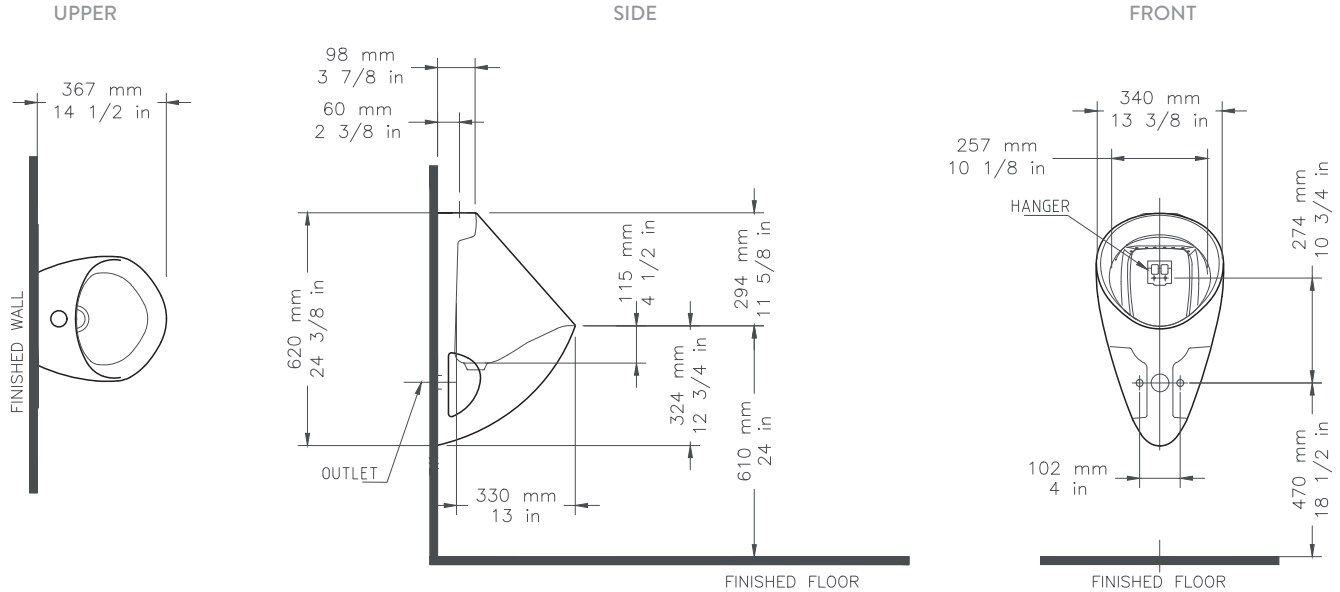

422 BREVITY®

MANSFIELD®

High Efficiency 1-Pint, Vitreous China Urinal

FEATURES

- Wall-mount, wash-out flush action urinal with extended sides
- 14-1/2" x 24-3/8"
- 0.125 gpf / 0.5 lpf
- Includes flushing rim, integral strainer, 2 concealed hangers and bolts
- The Mansfield® limited lifetime warranty
- Available in White

422 BREVITY®

High Efficiency 1-Pint, Vitreous China Urinal

SPECIFICATIONS

MODEL #	DESCRIPTION	CODES/STANDARDS
422	Half-stall, wash-out, (0.125 gpf/ 0.5 lpf) urinal	   

MATERIAL	Vitreous China
WATER USAGE	0.125 gpf / 0.5 lpf or less
INLET	3/4"
OUTLET	2"
ROUGH-IN	Wall-mount

SHIPPING WEIGHT	Model 422 - 39 lbs. (18 kg)
WARRANTY	Vitreous China - Limited Lifetime Tank Trim - Limited One Year

TECHNICAL INFORMATION

Note: these dimensions are nominal and subject to change without notice.