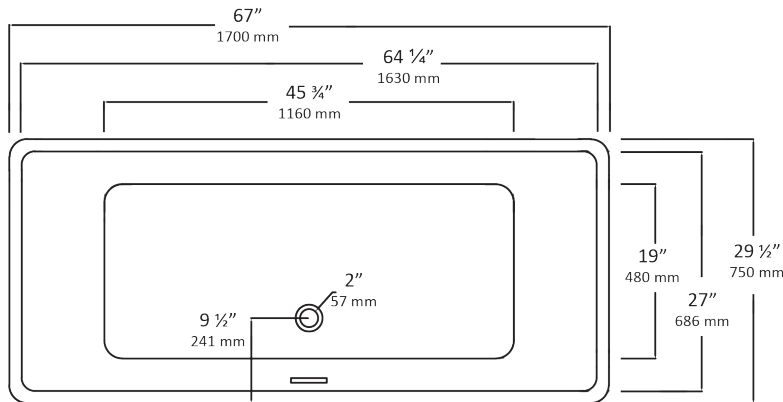

SPECIFICATIONS

MODEL #	DESCRIPTION	CODES/STANDARDS
5731	Whitley™ Collection Freestanding Bath	

COLOR	White
SIZE	67" x 30" x 23"
MATERIAL	Acrylic
WATER CAPACITY	50 Gallons

IMMERSION DEPTH	14 in.
BATH WEIGHT	100 lbs.
SHIPPING WEIGHT	140 lbs.
WARRANTY	Ten Year

5731 GRETA™

Whitley™ Collection Freestanding Bath

SPECIFICATIONS

MODEL #	DESCRIPTION	CODES/STANDARDS
5731	Whitley™ Collection Freestanding Bath	

TECHNICAL INFORMATION

Note: these dimensions are nominal and subject to change without notice.

Water Capacity: 50 Gals.
Bath Weight: 100 Lbs.
Shipping Weight: 140 Lbs.