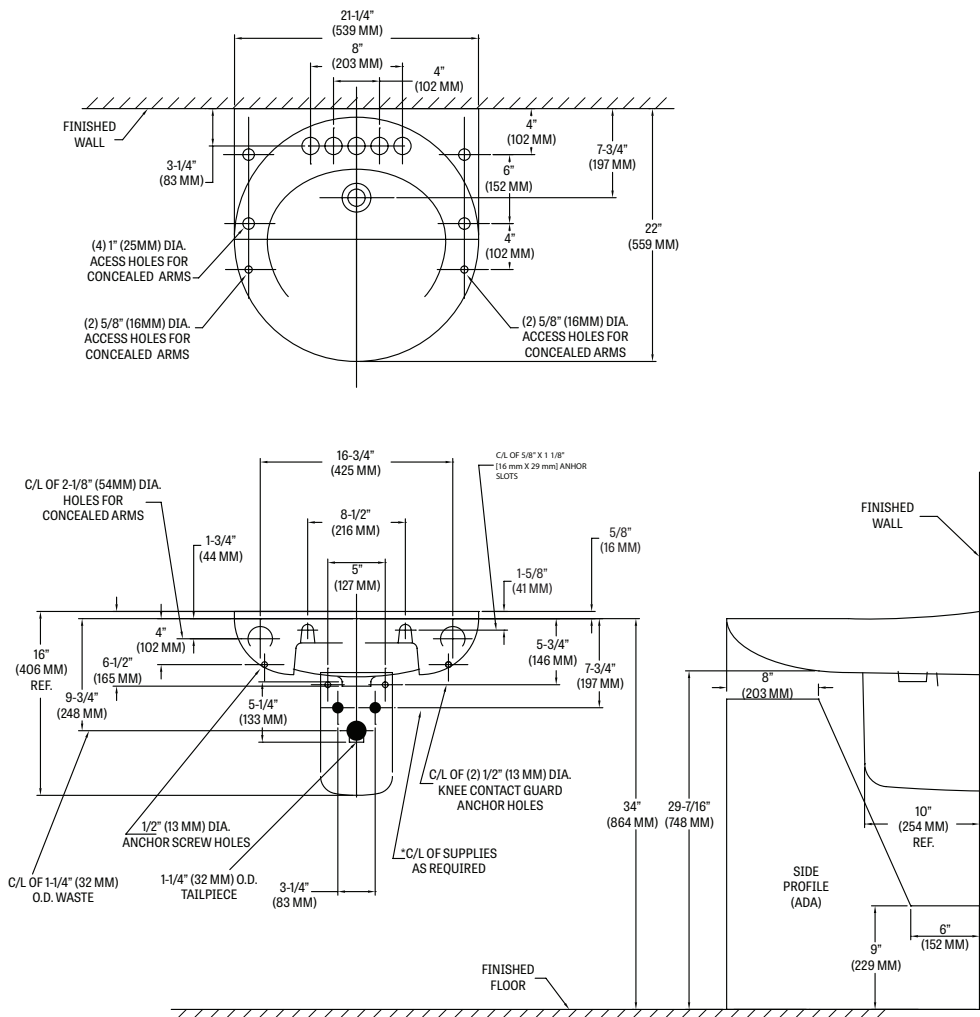

2040 PAMLICO® SHROUD

MANSFIELD®

Wall-Mount, Vitreous China Lavatory With Optional Shroud Pedestal

FEATURES

- 21-1/4" x 22" commercial wall-mount lavatory, compact
- Rear overflow
- Complies with ADA requirements for accessibility
- Designed for concealed arm installation, required
- Available in single hole, 4" and 8" faucet centers
- Mansfield® limited lifetime warranty
- Available in White

COMPONENTS

MODEL #	DESCRIPTION	CODES/STANDARDS
2040	Commercial wall-mount lavatory combination with optional shroud pedestal. Complete with template and installation instructions. Less faucet, drain assembly and supply.	 
2038-1	Commercial wall-mount lavatory with single hole faucet center.	
2038-4	Same as above with 4" faucet center.	
2038-8	Same as above with 8" faucet center.	
2038-LO	Same as above, 4" and 8" less overflow.	
2039	Shroud pedestal only (optional).	

2040 PAMLICO® SHROUD

Wall-Mount, Vitreous China Lavatory With Optional Shroud Pedestal

SPECIFICATIONS

MODEL #	DESCRIPTION	CODES/STANDARDS
2040	Wall-mount, vitreous china lavatory combination with optional shroud pedestal	 

MATERIAL	Vitreous China	SHIPPING WEIGHT	Model 2038 - 37 lbs. (17 kg) Model 2039 - 10 lbs. (5 kg)
WARRANTY	Vitreous China - Limited Lifetime		
FAUCET HOLES	Single hole, 4" or 8"		

TECHNICAL INFORMATION

Note: these dimensions are nominal and subject to change without notice.