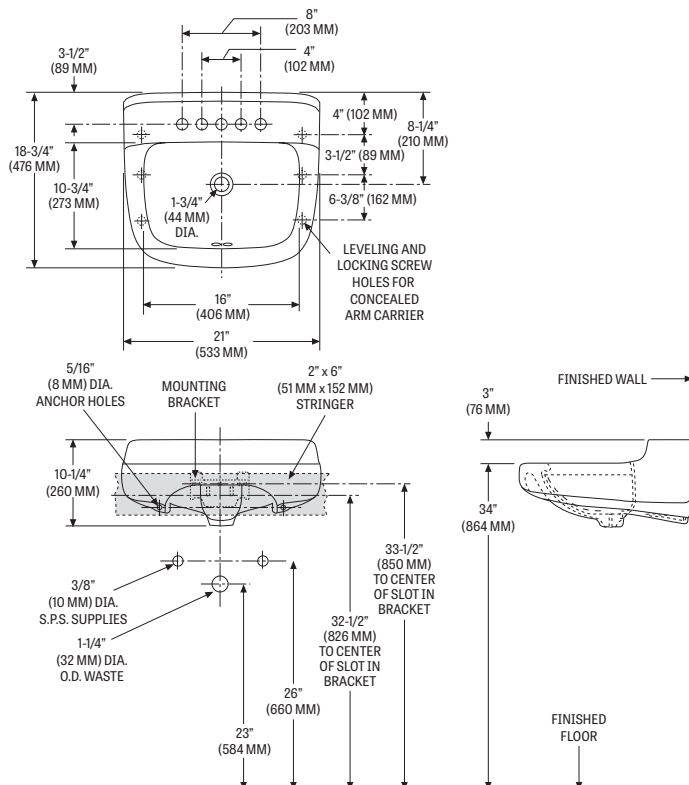

COMPONENTS

MODEL #	DESCRIPTION	CODES/STANDARDS
2008-4	Commercial wall-mount lavatory with 4" faucet center. Complete with hanger and installation instructions. Less faucet, drain assembly and supply.	 

**MADE IN
★ USA**

2008 WALNUT KNOLL™

Wall-Mount, Vitreous China Lavatory

SPECIFICATIONS

MODEL #	DESCRIPTION	CODES/STANDARDS
2008	Wall-mount, vitreous china lavatory	  ADA COMPLIANT

MATERIAL	Vitreous China	SHIPPING WEIGHT	Model 2008 - 37 lbs. (17 kg)
WARRANTY	Vitreous China - Limited Lifetime	FAUCET HOLES	4'

TECHNICAL INFORMATION

Note: these dimensions are nominal and subject to change without notice.

 All Mansfield® wall-mount lavatories are supplied with this exclusive one-piece steel hanger. Easily installed and adjusted, it contains 7 holes for solid mounting against wall. Anchoring screw must be used for correct installation. Standard plumbing practice recommends use of both mounting brackets and anchoring screws.

NOTE: For secure installation, wall-mounting hanger should be fastened to solid support wall stud.

Fixture performance and specifications meet or exceed ASME A112.19.2/CSA B45.1 standards, and other state and local codes.