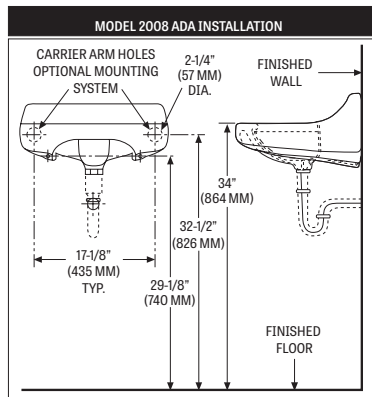

COMPONENTS

MODEL #	DESCRIPTION	CODES/STANDARDS
2008-4	Commercial wall-mount lavatory with 4" faucet center. Complete with hanger and installation instructions. Less faucet, drain assembly and supply.	 

**MADE IN
★ USA**

2008 WALNUT KNOLL™

Wall-Mount, Vitreous China Lavatory

SPECIFICATIONS

MODEL #	DESCRIPTION	CODES/STANDARDS
2008	Wall-mount, vitreous china lavatory	  ADA COMPLIANT

MATERIAL	Vitreous China	SHIPPING WEIGHT	Model 2008 - 37 lbs. (17 kg)
WARRANTY	Vitreous China - Limited Lifetime	FAUCET HOLES	4'

TECHNICAL INFORMATION

Note: these dimensions are nominal and subject to change without notice.

 All Mansfield® wall-mount lavatories are supplied with this exclusive one-piece steel hanger. Easily installed and adjusted, it contains 7 holes for solid mounting against wall. Anchoring screw must be used for correct installation. Standard plumbing practice recommends use of both mounting brackets and anchoring screws.