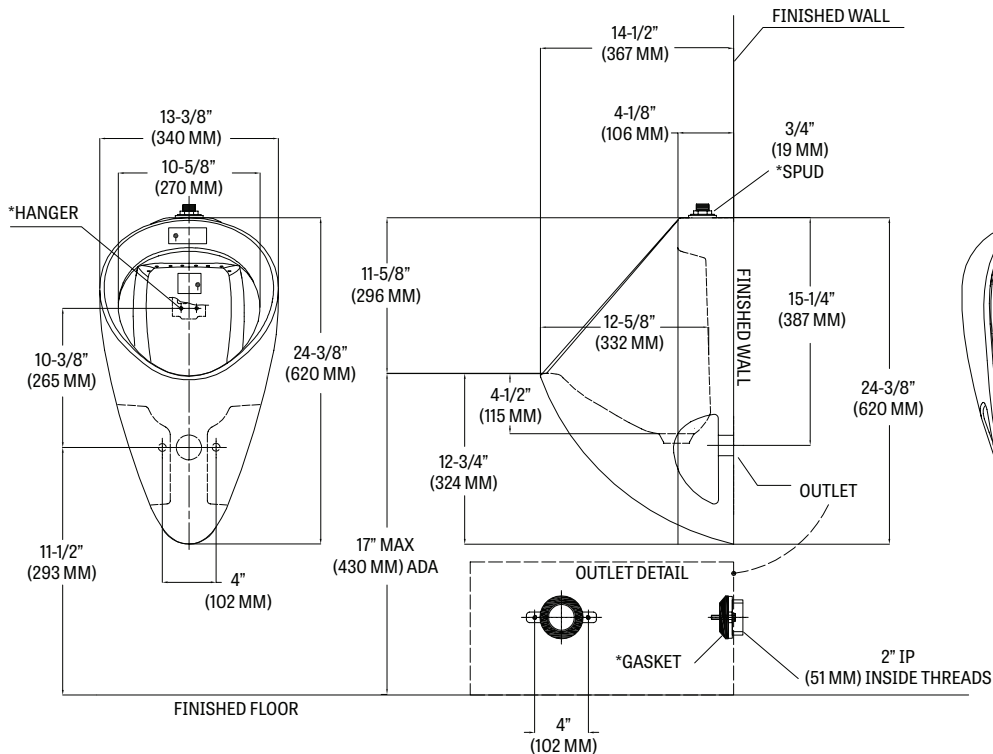

## FEATURES

- Wall-mount, wash-out flush action urinal with extended sides
- 14-1/2" x 24-3/8"
- 0.125 gpf / 0.5 lpf
- 2" rear spud
- Includes flushing rim, integral strainer, 2 concealed hangers and bolts
- The Mansfield® limited lifetime warranty
- Available in White

## SPECIFICATIONS

MODEL #	DESCRIPTION	CODES/STANDARDS
422RS	Half-stall, wash-out, (0.125 gpf / 0.5 lpf) urinal with rear spud	   

MATERIAL	Vitreous China
WATER USAGE	0.125 gpf / 0.5 lpf or less
INLET	3/4"
OUTLET	2"
ROUGH-IN	Wall-mount

## TECHNICAL INFORMATION

**Note:** these dimensions are nominal and subject to change without notice.

Fixture performance and specifications meet or exceed ASME A112.19.2-2013/CSA B45.1-13 standards, and other state and local codes.