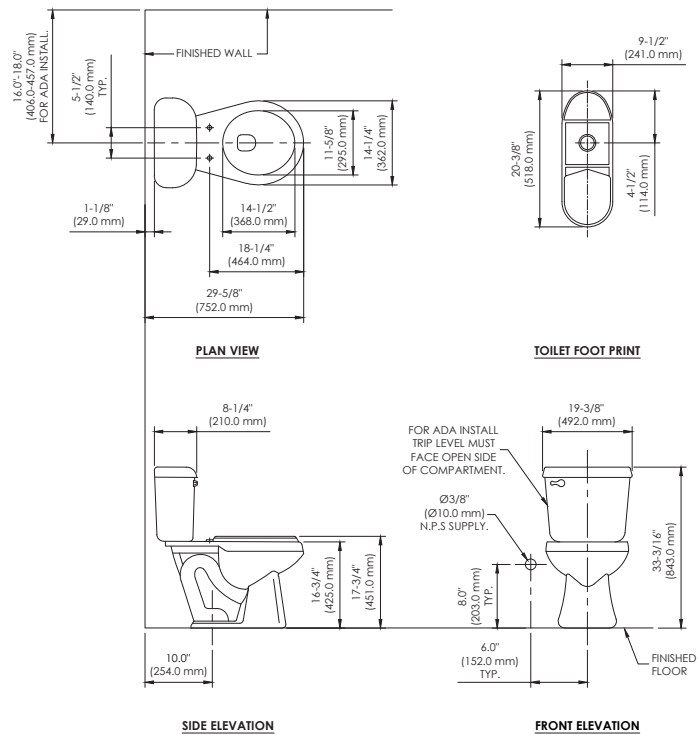

385-386 SUMMIT®

Elongated Front, ADA*, SmartHeight, Vitreous China, 10" Rough-In, Two-Piece Toilet

SPECIFICATIONS

MODEL #	DESCRIPTION	CODES/STANDARDS
385-386	Elongated front, SmartHeight (1.6 gpf/6.0 lpf) two-piece toilet	

MATERIAL	Vitreous China
WATER PRESSURE RANGE	20 to 80 PSI
FLUSH SYSTEM	MagnaFlush™ flushing technology
WATER USAGE	1.6 gpf / 6.0 lpf
WATER SURFACE AREA	9" X 10"
ROUGH-IN	10"
MaP RATING	1,000 grams

TRAP DIAMETER	2"
TRAP SEAL	2-3/8"
SHIPPING WEIGHT	Model 385 - 54 lbs. (24.4 kg) Model 386 - 36 lbs. (16.3 kg)
WARRANTY	Vitreous China - Limited Lifetime Tank Trim - Limited Five Year

TANK OPTIONS

386RH	Variation of model 386, with right hand trip lever.
386LT	Variation of model 386, with tank liner.

TECHNICAL INFORMATION

Note: these dimensions are nominal and subject to change without notice.

* TOILET SEAT NOT INCLUDED. DIMENSIONS HERE REPRESENT AN STANDARD TOILET SEAT.

Fixture performance and specifications meet or exceed ASME A112.19.2/CSA B45.1 standards, and other state and local codes.