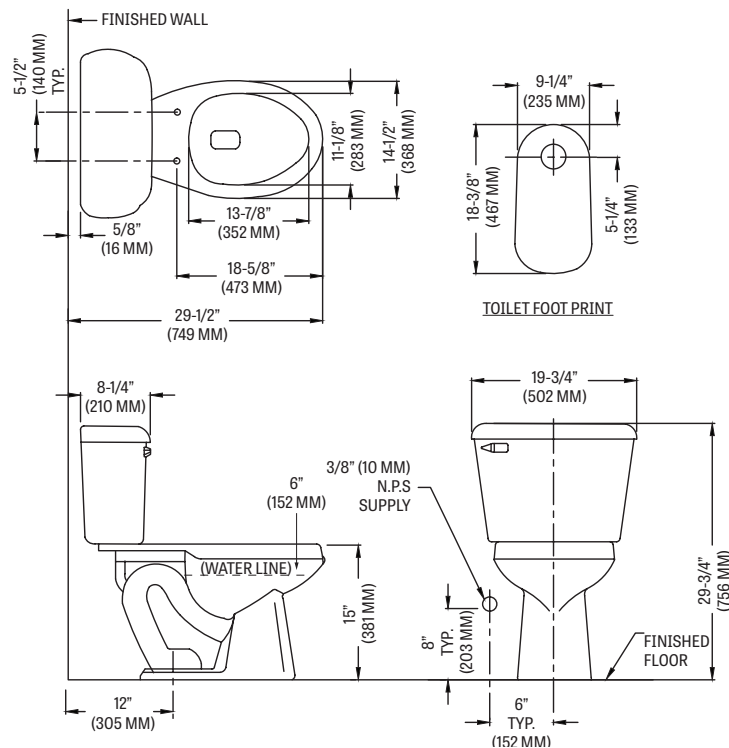

## COMPONENTS

MODEL #	DESCRIPTION	CODES/STANDARDS
4135CTK	Elongated front, two-piece toilet kit. Includes toilet seat, wax ring, floor bolts, caps and multi-lingual installation instructions. Water supply hardware not included. Specify color.	  
135	Elongated front, toilet bowl only. Less toilet seat. Specify color.	
3173	Tank and cover only with left hand, front-mount, color-match, plastic trip lever. Fluidmaster® fill valve. Less supply. Specify color.	
SB200	Elongated front, plastic toilet seat and cover.	
TANK TRIM & REPLACEMENT PARTS		
31	Trip lever – color-match, plastic trip lever, left hand	
228	3-2" Hybrid flapper flush valve	
400A	Fluidmaster® anti-siphon pilot fill valve	
2206	Anti-siphon pilot fill valve (compatible replacement)	
630-0207	3" Replacement flapper kit	
160-LID	Tank lid	

## SPECIFICATIONS

MODEL #	DESCRIPTION	CODES/STANDARDS
4135CTK	Elongated front (1.28 gpf / 4.8 lpf) two-piece toilet kit	  

MATERIAL	Vitreous China
WATER PRESSURE RANGE	20 to 80 PSI
FLUSH SYSTEM	3-2" Hybrid flapper flush valve
WATER USAGE	1.28 gpf / 4.8 lpf
WATER SURFACE AREA	9" X 10"
ROUGH-IN	12"
MaP RATING	800 grams

TRAP DIAMETER	2"
TRAP SEAL	2-1/2"
SHIPPING WEIGHT	Model 4135CTK - 88 lbs. (40 kg)
WARRANTY	Vitreous China - Limited Lifetime Tank Trim - Limited One Year

## TECHNICAL INFORMATION

**Note:** these dimensions are nominal and subject to change without notice.

Fixture performance and specifications meet or exceed ASME A112.19.2/CSA B45.1 standards, and other state and local codes.