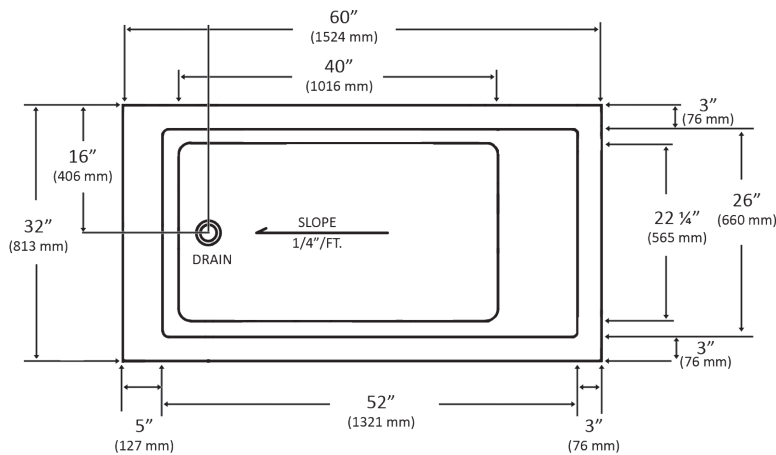

## FEATURES

- 60" x 32" x 21-1/4"
- Installation: Freestanding
- Perfect size to fit into an existing alcove
- High gloss, easy-to-clean acrylic with fiberglass reinforcement
- 2-piece construction for easy installation
- Rectangular model with end drain
- Adjustable leveling legs for easy installation
- Ergonomic bathing well for ultimate relaxation
- Spacious area to mount the faucet on the deck
- Ten-year warranty for acrylic shell
- Available in White

## SPECIFICATIONS

MODEL #	DESCRIPTION	CODES/STANDARDS
5752	60" x 32" x 25-1/4" Freestanding Bath	

MATERIAL	Acrylic, Fiberglass reinforced	WARRANTY	Limited Ten Year
CONSTRUCTION	Two-piece design; bathtub and skirt	SHIPPING WEIGHT	Bathtub - 130 lbs.
IMMERSION DEPTH	14-1/4"	WATER CAPACITY	52 gal. (max)
FLOOR LOADING WEIGHT	47 lbs. / sq. ft.	DIMENSIONS	60" x 32" x 25-1/4"

### NOTES:

1. Measurements may vary 1/4" (+/-)
2. These dimensions are nominal and subject to change without notice.
3. Installation templates are provided with unit.