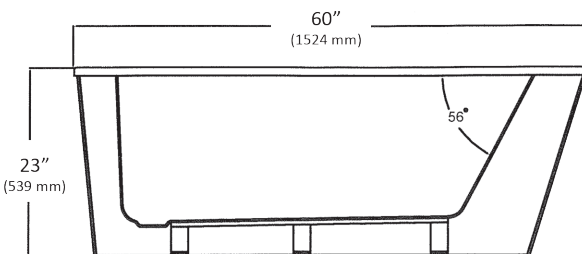

## FEATURES

- 60" x 32" x 21-1/4"
- Installation: Freestanding
- Perfect size to fit into an existing alcove
- High gloss, easy-to-clean acrylic with fiberglass reinforcement
- 2-piece construction for easy installation
- Rectangular model with end drain
- Adjustable leveling legs for easy installation
- Ergonomic bathing well for ultimate relaxation
- Spacious area to mount the faucet on the deck
- Ten-year warranty for acrylic shell
- Available in White

## SPECIFICATIONS

MODEL #	DESCRIPTION	CODES/STANDARDS
5752	60" x 32" x 25-1/4" Freestanding Bath	

MATERIAL	Acrylic, Fiberglass reinforced	WARRANTY	Limited Ten Year
CONSTRUCTION	Two-piece design; bathtub and skirt	SHIPPING WEIGHT	Bathtub - 130 lbs.
IMMERSION DEPTH	14-1/4"	WATER CAPACITY	52 gal. (max)
FLOOR LOADING WEIGHT	47 lbs. / sq. ft.	DIMENSIONS	60" x 32" x 25-1/4"

### NOTES:

1. Measurements may vary 1/4" (+/-)
2. These dimensions are nominal and subject to change without notice.
3. Installation templates are provided with unit.