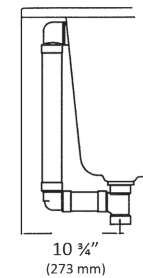

## FEATURES

- 60" x 32" x 21-1/4"
- Installation: Freestanding
- Perfect size to fit into an existing alcove
- High gloss, easy-to-clean acrylic with fiberglass reinforcement
- 2-piece construction for easy installation
- Rectangular model with end drain
- Adjustable leveling legs for easy installation
- Ergonomic bathing well for ultimate relaxation
- Spacious area to mount the faucet on the deck
- Ten-year warranty for acrylic shell
- Available in White

## SPECIFICATIONS

MODEL #	DESCRIPTION	CODES/STANDARDS
5752	60" x 32" x 25-1/4" Freestanding Bath	

MATERIAL	Acrylic, Fiberglass reinforced	WARRANTY	Limited Ten Year
CONSTRUCTION	Two-piece design; bathtub and skirt	SHIPPING WEIGHT	Bathtub - 130 lbs.
IMMERSION DEPTH	14-1/4"	WATER CAPACITY	52 gal. (max)
FLOOR LOADING WEIGHT	47 lbs. / sq. ft.	DIMENSIONS	60" x 32" x 25-1/4"

### NOTES:

1. Measurements may vary 1/4" (+/-)
2. These dimensions are nominal and subject to change without notice.
3. Installation templates are provided with unit.