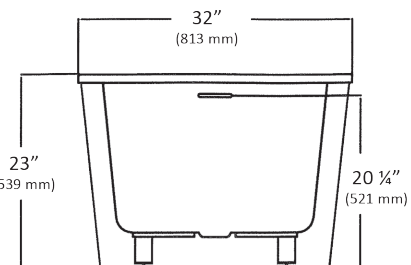

## FEATURES

- 60" x 32" x 21-1/4"
- Installation: Freestanding
- Perfect size to fit into an existing alcove
- High gloss, easy-to-clean acrylic with fiberglass reinforcement
- 2-piece construction for easy installation
- Rectangular model with end drain
- Adjustable leveling legs for easy installation
- Ergonomic bathing well for ultimate relaxation
- Spacious area to mount the faucet on the deck
- Ten-year warranty for acrylic shell
- Available in White

## SPECIFICATIONS

MODEL #	DESCRIPTION	CODES/STANDARDS
5752	60" x 32" x 25-1/4" Freestanding Bath	

MATERIAL	Acrylic, Fiberglass reinforced	WARRANTY	Limited Ten Year
CONSTRUCTION	Two-piece design; bathtub and skirt	SHIPPING WEIGHT	Bathtub - 130 lbs.
IMMERSION DEPTH	14-1/4"	WATER CAPACITY	52 gal. (max)
FLOOR LOADING WEIGHT	47 lbs. / sq. ft.	DIMENSIONS	60" x 32" x 25-1/4"

### NOTES:

1. Measurements may vary 1/4" (+/-)
2. These dimensions are nominal and subject to change without notice.
3. Installation templates are provided with unit.