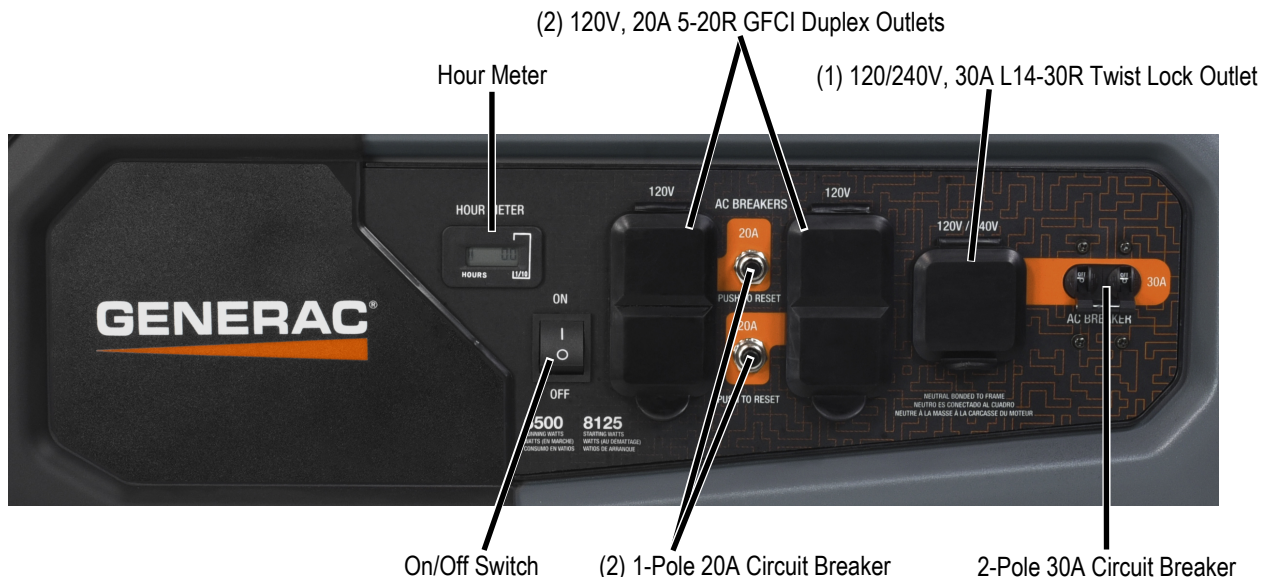

GP6500

GP SERIES Portable Generator

Model 7690-2 UPC: 696471075816
(49-State)

Features

- **PowerRush™ Advanced Technology** delivers up to 40% more starting capacity allowing you to do more with less.*
- **Generac's OHV engine** with splash lubrication provides a long engine life.
- **Low-oil level shutdown** automatically safeguards engine from damage.
- **Large-capacity steel fuel tank** with incorporated fuel gauge provides durability and up to a 10.5 hour run-time at 50% load.
- **1 ¼" steel-tube cradle** for added durability and strength.
- **Hour Meter** tracks maintenance intervals.
- **Heavy-duty, never-flat wheels** allow for easy portability.
- **Fold-down handle** for sturdy portability and compact storage.

*Increases electrical current upon demand; above rated output when starting electric motors

AC Rated Output Running Watts 6500
AC Maximum Output Starting Watts 8125

Control Panel

GP6500

Specifications

Product Series	GP6500
Model Number	7690-2
Configuration	49ST
AC Rated Output Running Watts	6500
AC Maximum Output Starting Watts	8125
Rated AC Voltage	120/240 VAC
Rated AC Frequency	60 Hz
Rated 120/240 VAC Amperage	54.2 / 27.1
Engine Displacement	389cc
Engine Type	OHV
Engine RPM	3600
Recommended Oil	10W-30 / SAE 30
Oil Capacity qt (L)	1.06 (1.0)
Lubrication Method	Splash
Automatic Voltage Regulation (AVR)	Yes
Choke Location	On Engine
Fuel Shut Off	On Fuel Tank
Starting Method	Recoil Pull Start
Low Oil Shutdown	Yes

Neutral Bonded to Ground	Yes
Start Switch Type	On / Off
Start Switch Location	On Control Panel
Fuel Gauge	Yes
Fuel Tank Capacity gal (L)	6.9 (26)
Run Time at 50% of Rated Load (Hours)	10.5
Handle Style	Dual Grip, Single Folding with Lock Pin
Wheel Type	9.5" Never Flat
Warranty- Residential	3 Year Limited
Warranty- Commercial	1 Year Limited
Included	engine oil, oil funnel, handle & wheel kit, owner's manual