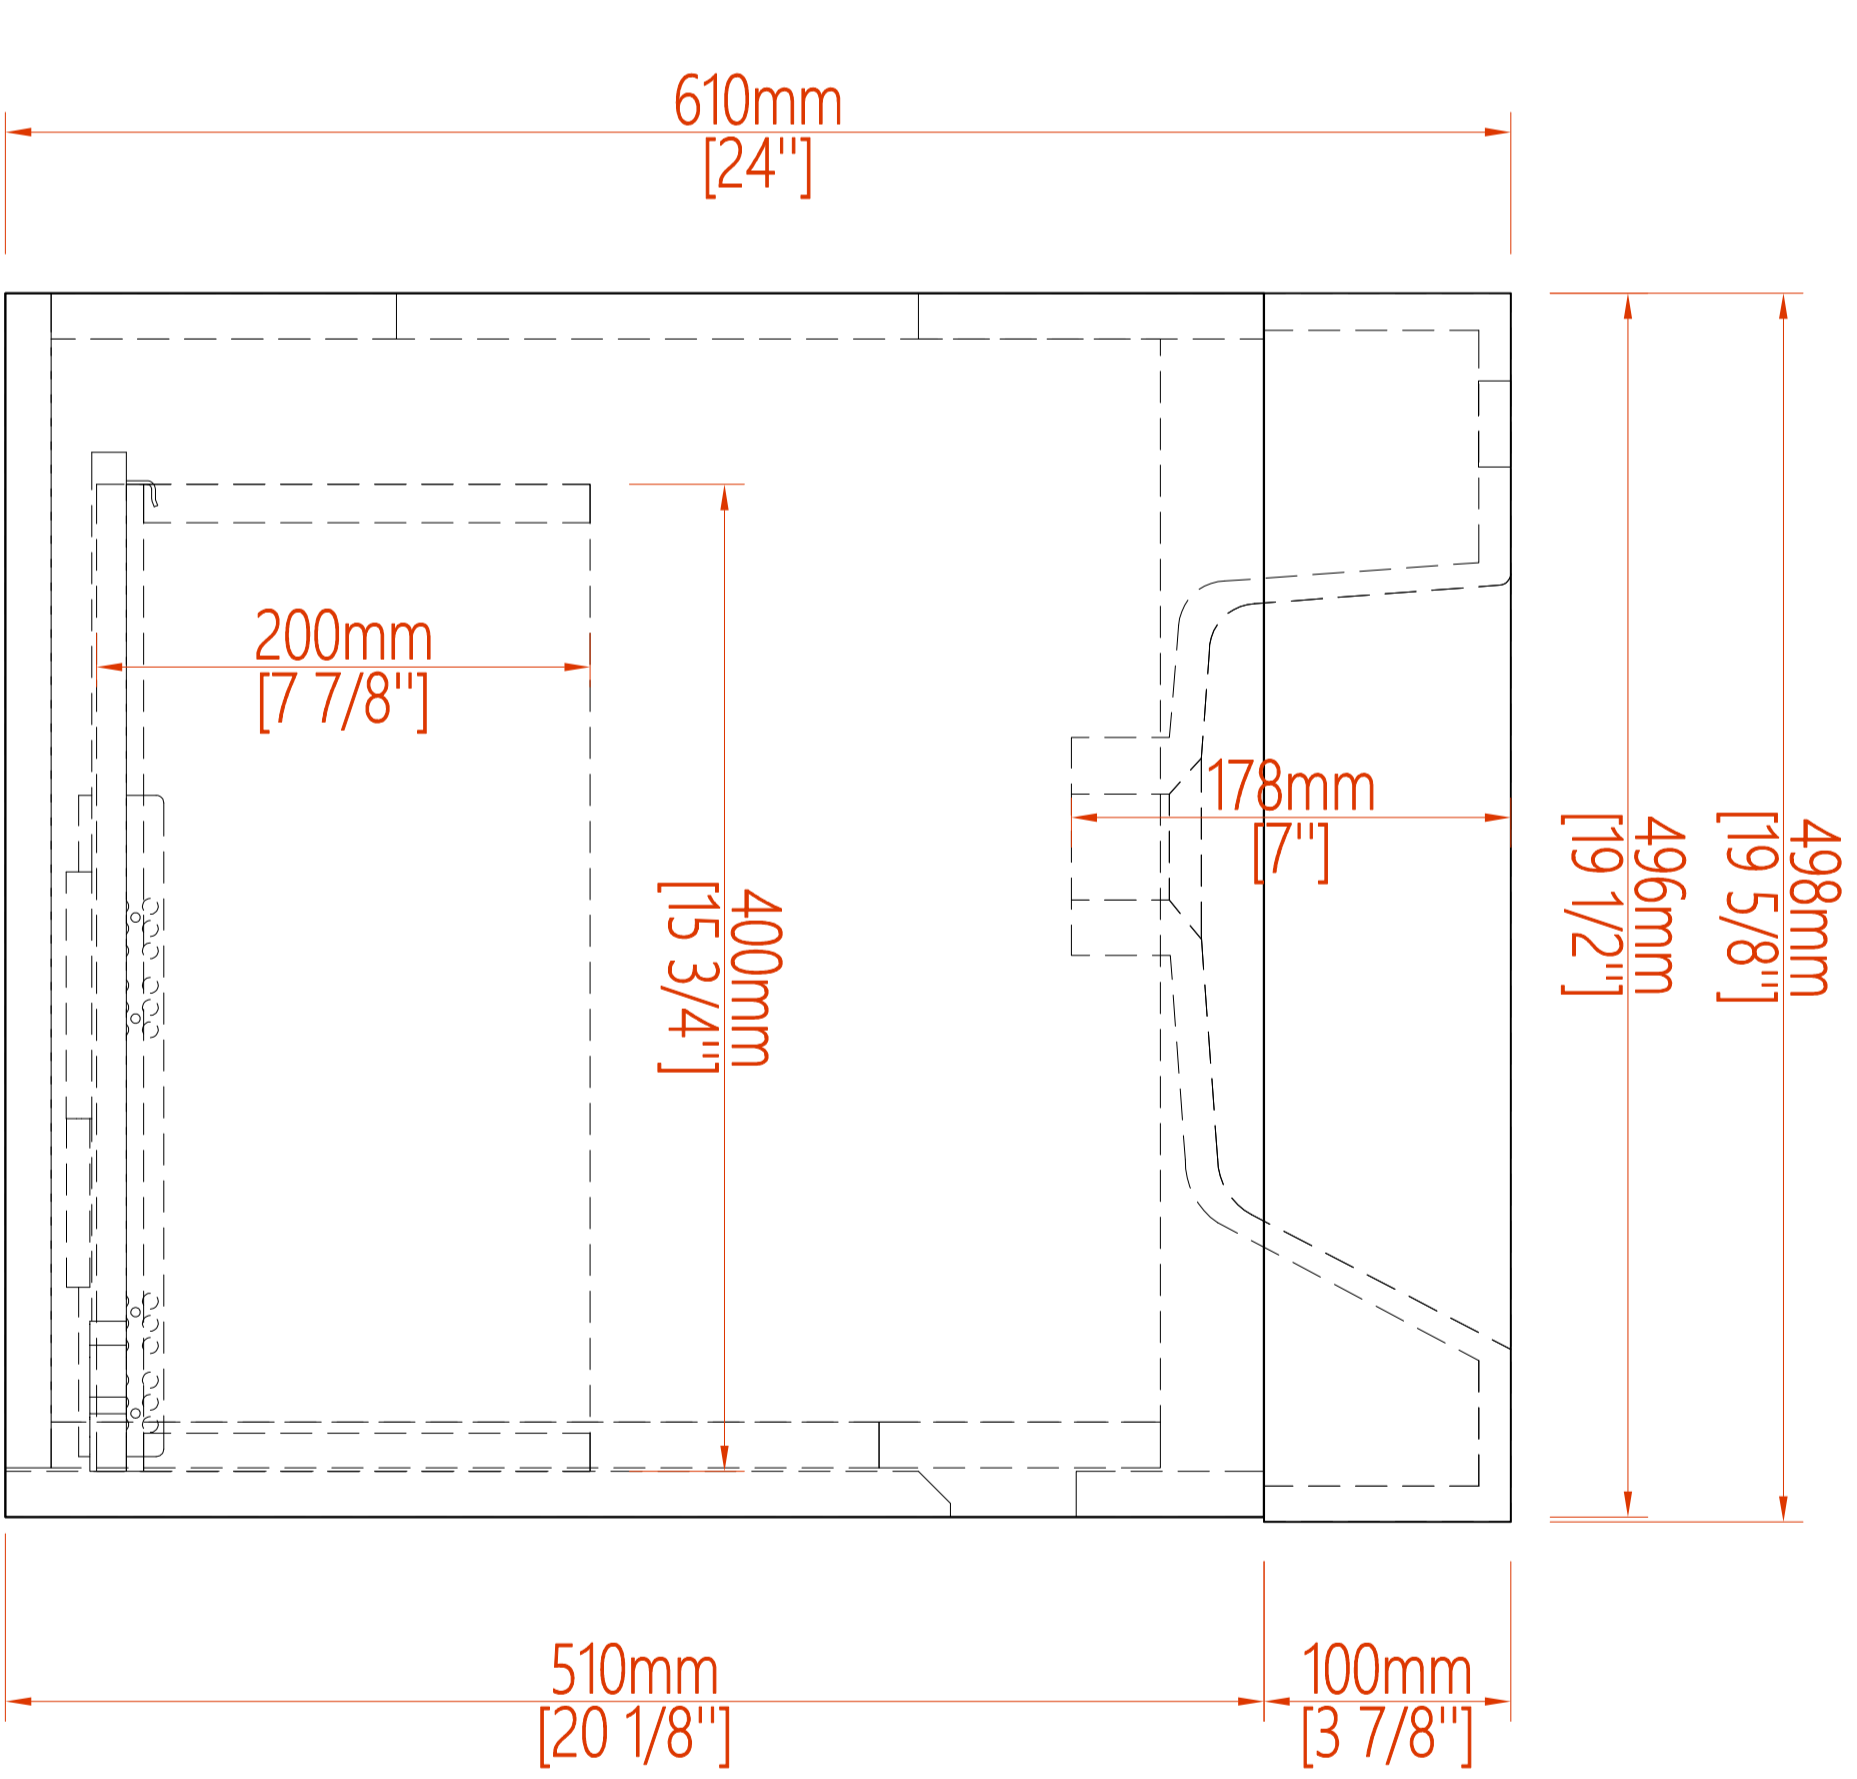

AC-7500GW-59

TOP VIEW

BACK VIEW

FRONT VIEW

SIDE VIEW