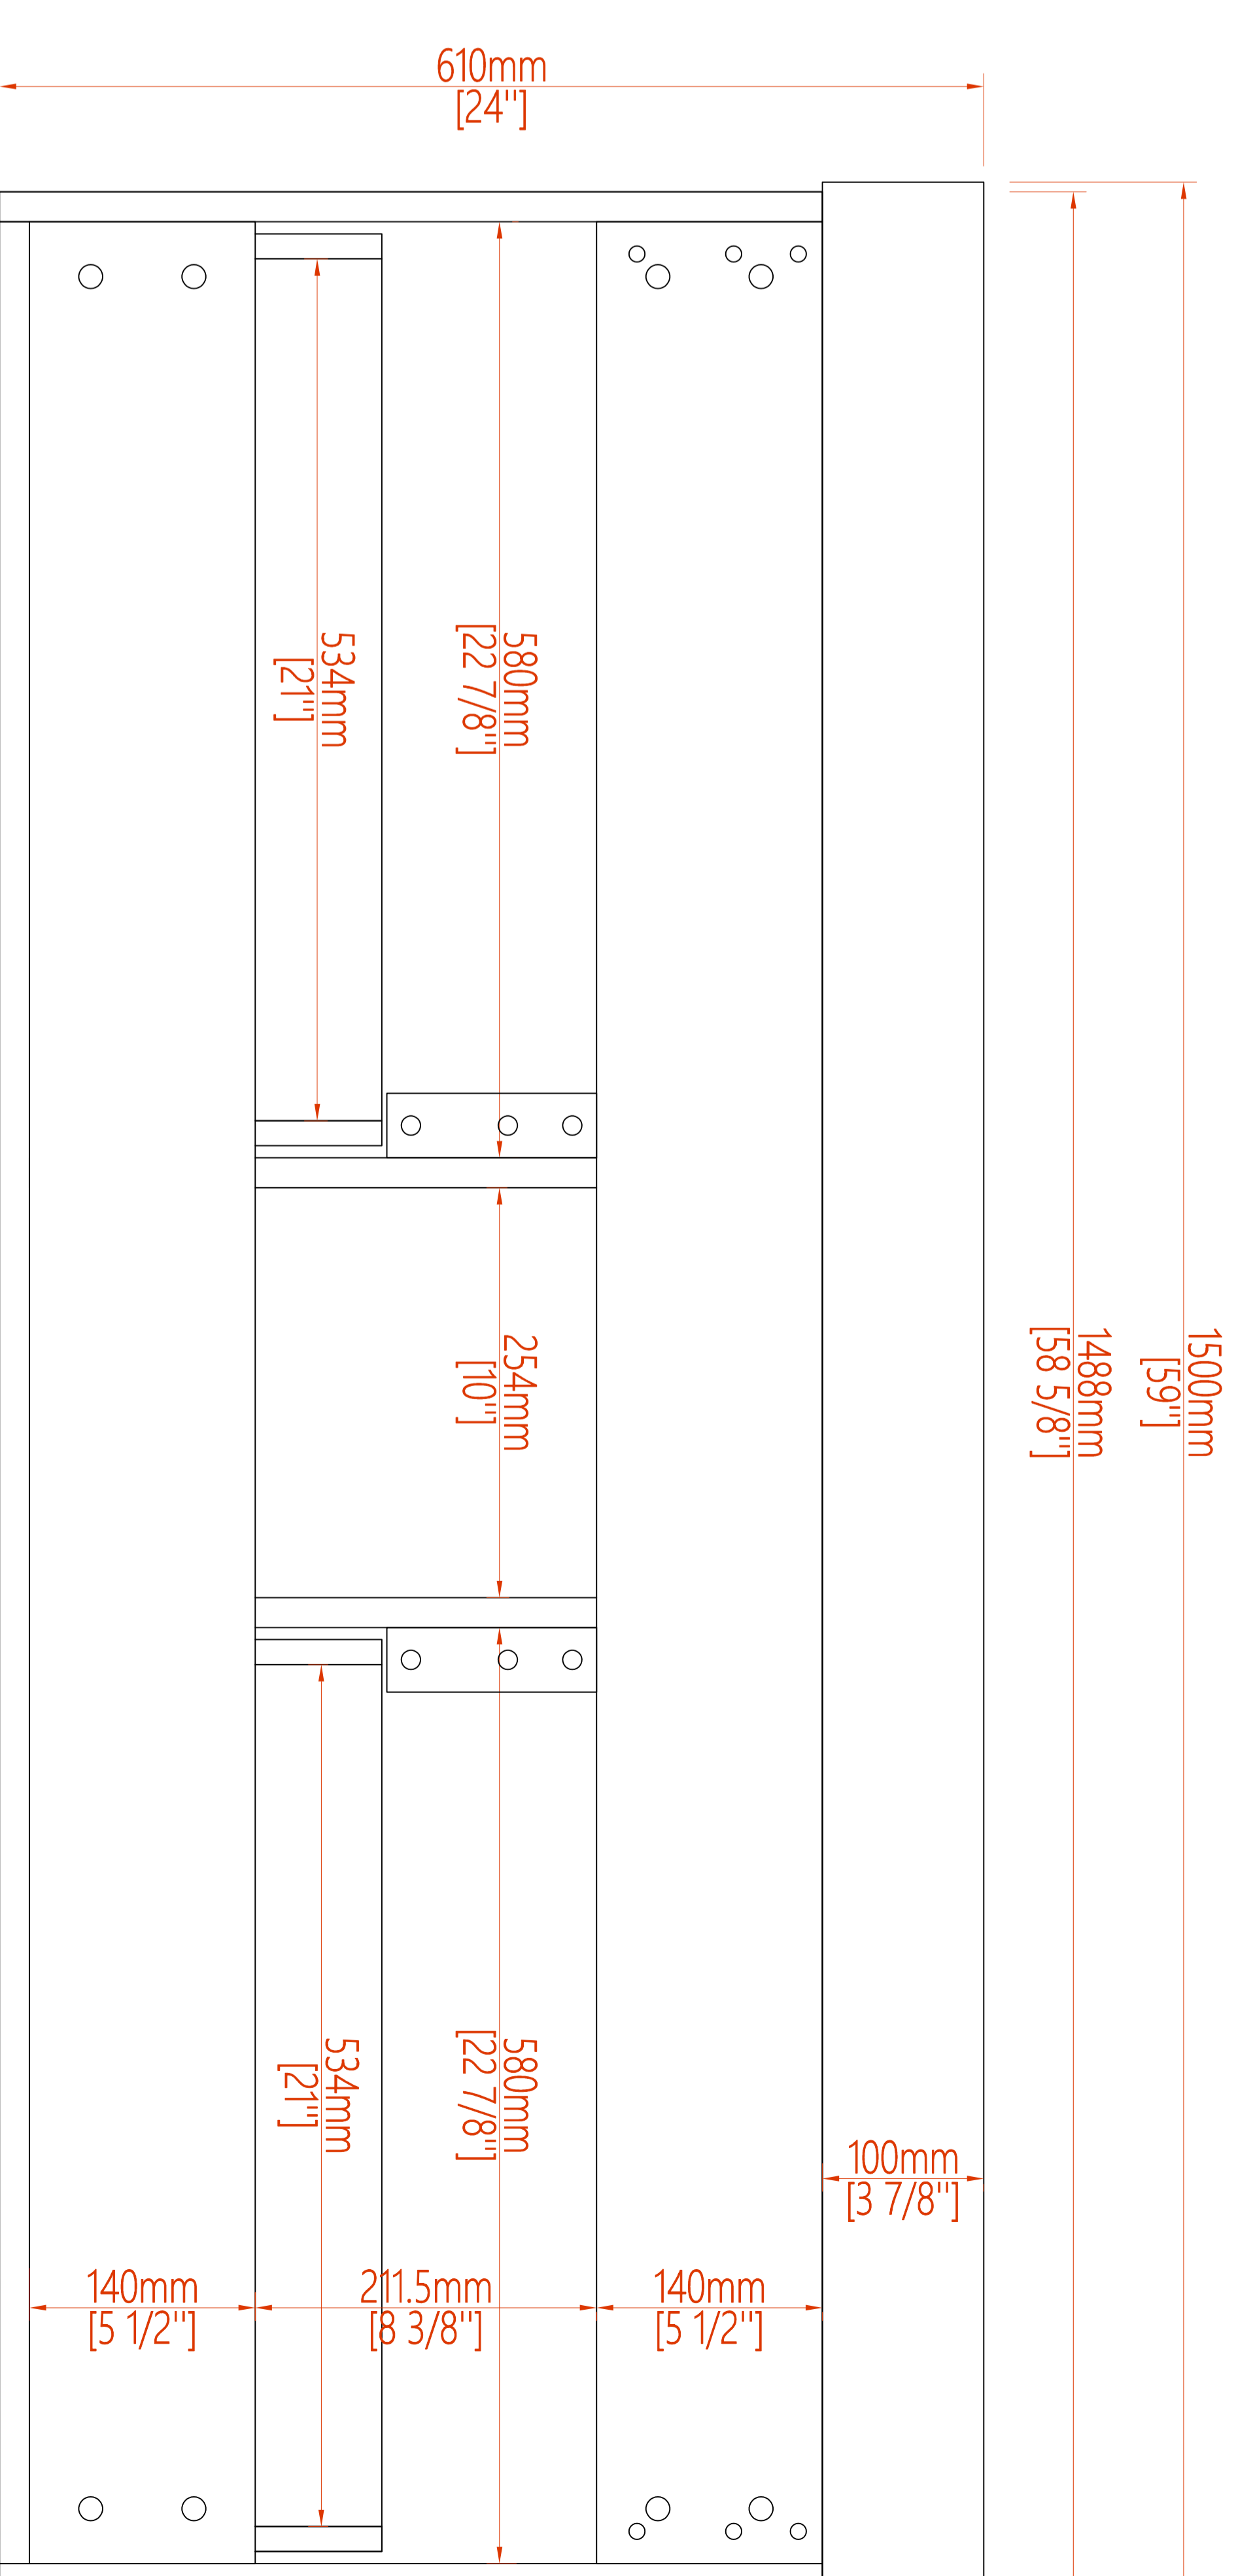

AC-7500GW-59

TOP VIEW

BACK VIEW

FRONT VIEW

SIDE VIEW