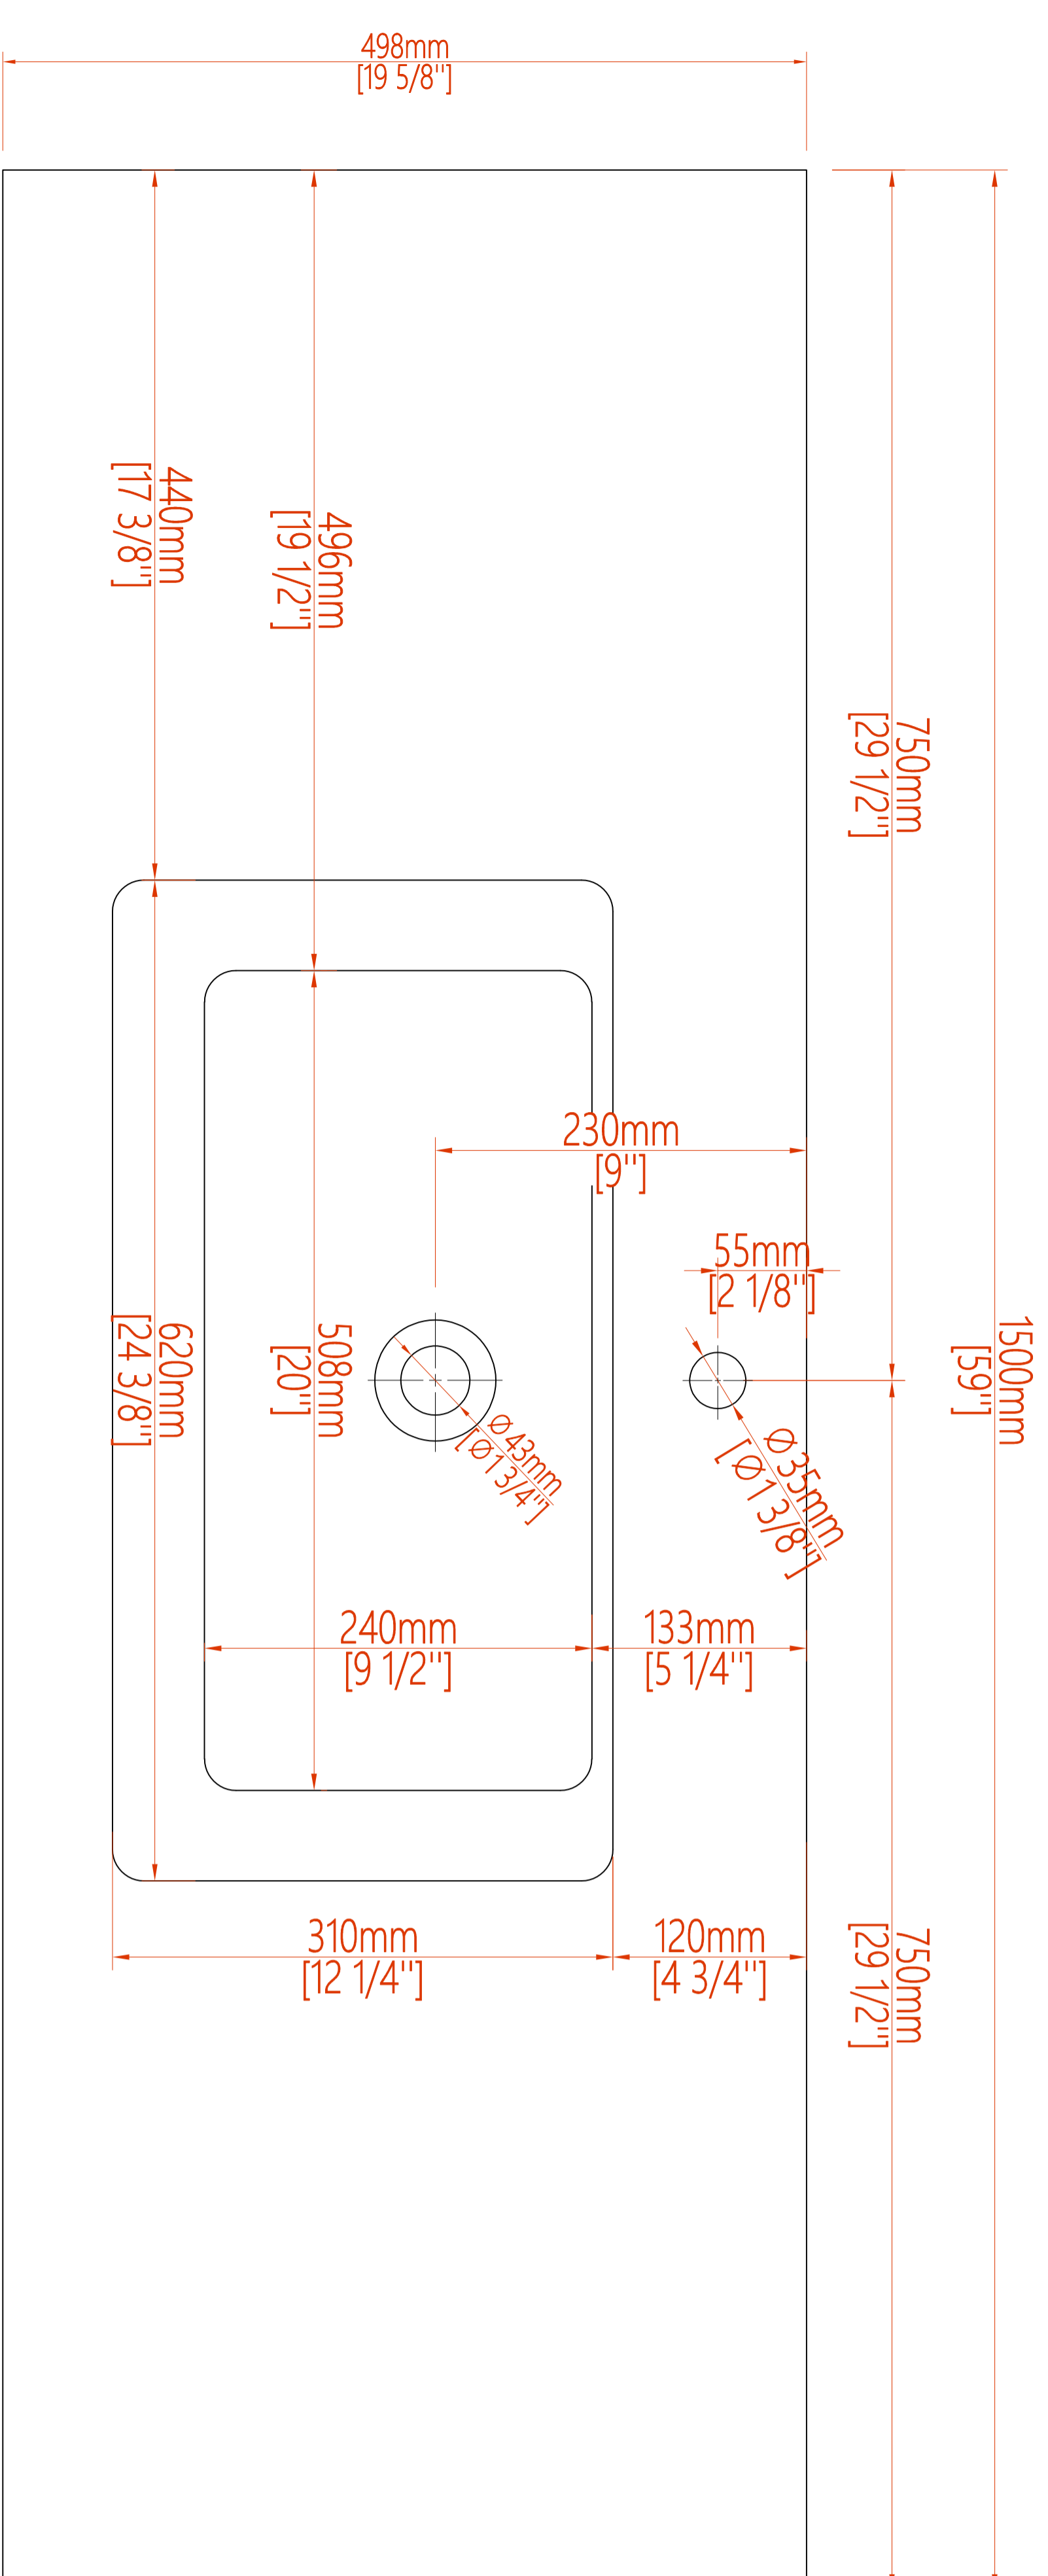

AC-7500GW-59

TOP VIEW

BACK VIEW

FRONT VIEW

SIDE VIEW