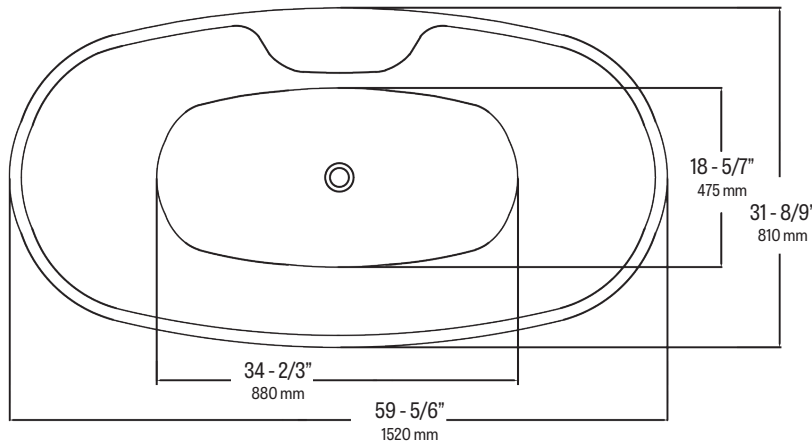

5733 AVA PETITE

Whitley™ Collection Freestanding Bath

FEATURES

- High-gloss, solid acrylic construction with fiberglass reinforcement for strength and rigidity.
- Flat deck on wall side for mounting the faucet or opt for a wall or floor mounted faucet.
- Adjustable leveling legs for easy installation.
- Center drain for two person comfort.
- Easy-to-use, tip toe drain included in White.
- Integrated waste and overflow eliminates the hassle of hard to reach drain connections.
- 25 year warranty.
- Available in white.

SPECIFICATIONS

MODEL #	DESCRIPTION	CODES/STANDARDS
5733	Whitley™ Collection Freestanding Bath	

COLOR	White
SIZE	60" x 32" x 26-3/8"
MATERIAL	Acrylic
WATER CAPACITY	35 Gallons

IMMERSION DEPTH	14 in.
BATH WEIGHT	90 lbs.
SHIPPING WEIGHT	140 lbs.
WARRANTY	25 year

5733 AVA PETITE

Whitley™ Collection Freestanding Bath

SPECIFICATIONS

MODEL #	DESCRIPTION	CODES/STANDARDS
5733	Whitley™ Collection Freestanding Bath	

TECHNICAL INFORMATION

Note: these dimensions are nominal and subject to change without notice.

AREA AVAILABLE
FOR DECK MOUNTED FAUCET
(faucet not included).