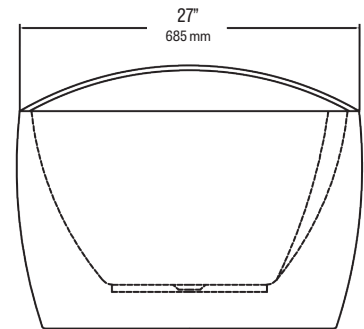

SPECIFICATIONS

MODEL #	DESCRIPTION	CODES/STANDARDS
5733	Whitley™ Collection Freestanding Bath	

COLOR	White
SIZE	60" x 32" x 26-3/8"
MATERIAL	Acrylic
WATER CAPACITY	35 Gallons

IMMERSION DEPTH	14 in.
BATH WEIGHT	90 lbs.
SHIPPING WEIGHT	140 lbs.
WARRANTY	25 year

5733 AVA PETITE

Whitley™ Collection Freestanding Bath

SPECIFICATIONS

MODEL #	DESCRIPTION	CODES/STANDARDS
5733	Whitley™ Collection Freestanding Bath	

TECHNICAL INFORMATION

Note: these dimensions are nominal and subject to change without notice.

AREA AVAILABLE
FOR DECK MOUNTED FAUCET
(faucet not included).