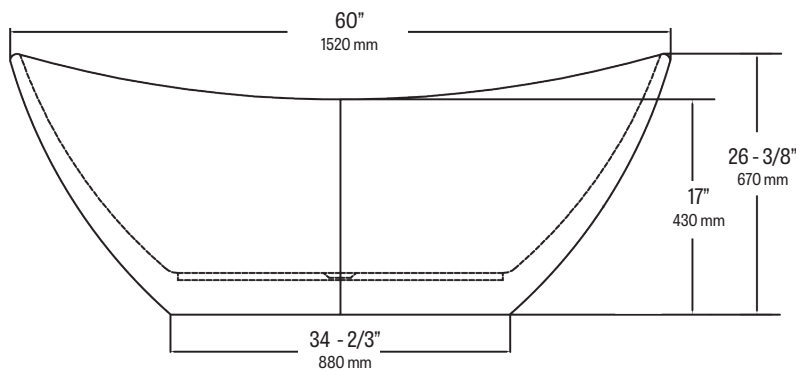

5733 AVA PETITE

Whitley™ Collection Freestanding Bath

FEATURES

- High-gloss, solid acrylic construction with fiberglass reinforcement for strength and rigidity.
- Flat deck on wall side for mounting the faucet or opt for a wall or floor mounted faucet.
- Adjustable leveling legs for easy installation.
- Center drain for two person comfort.
- Easy-to-use, tip toe drain included in White.
- Integrated waste and overflow eliminates the hassle of hard to reach drain connections.
- 25 year warranty.
- Available in white.

SPECIFICATIONS

MODEL #	DESCRIPTION	CODES/STANDARDS
5733	Whitley™ Collection Freestanding Bath	

COLOR	White
SIZE	60" x 32" x 26-3/8"
MATERIAL	Acrylic
WATER CAPACITY	35 Gallons

IMMERSION DEPTH	14 in.
BATH WEIGHT	90 lbs.
SHIPPING WEIGHT	140 lbs.
WARRANTY	25 year

5733 AVA PETITE

Whitley™ Collection Freestanding Bath

SPECIFICATIONS

MODEL #	DESCRIPTION	CODES/STANDARDS
5733	Whitley™ Collection Freestanding Bath	

TECHNICAL INFORMATION

Note: these dimensions are nominal and subject to change without notice.

AREA AVAILABLE
FOR DECK MOUNTED FAUCET
(faucet not included).