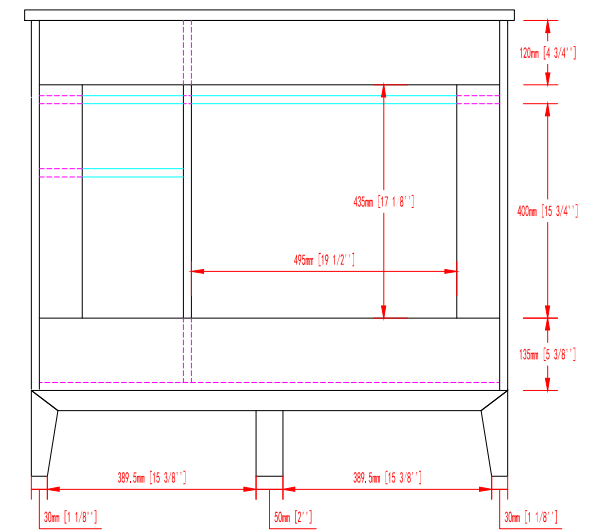

HE-1900NY-36-CR

FRONT VIEW

SIDE VIEW

BACK VIEW