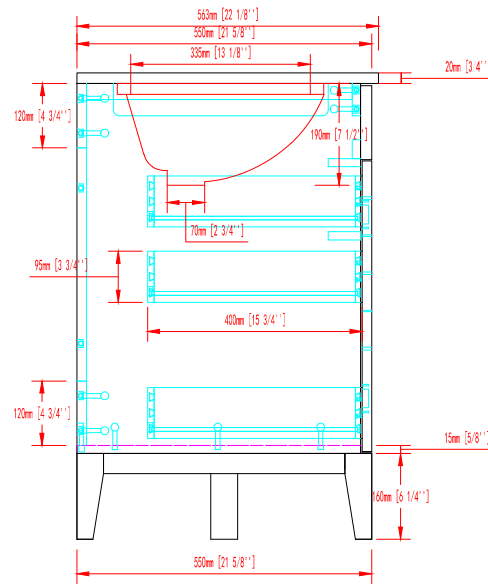

HE-1900NY-36-CR

FRONT VIEW

SIDE VIEW

BACK VIEW