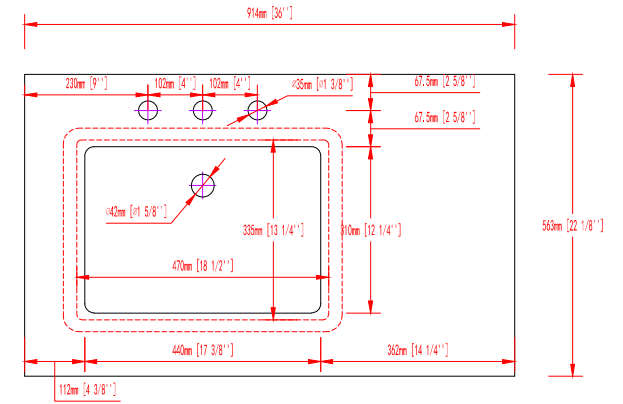

HE-1900NY-36-CR

FRONT VIEW

SIDE VIEW

BACK VIEW