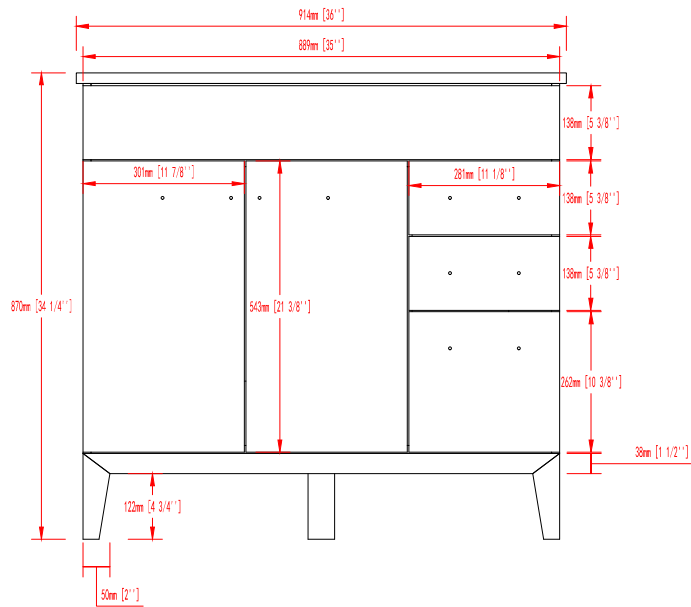

HE-1900NY-36-CR

FRONT VIEW

SIDE VIEW

BACK VIEW