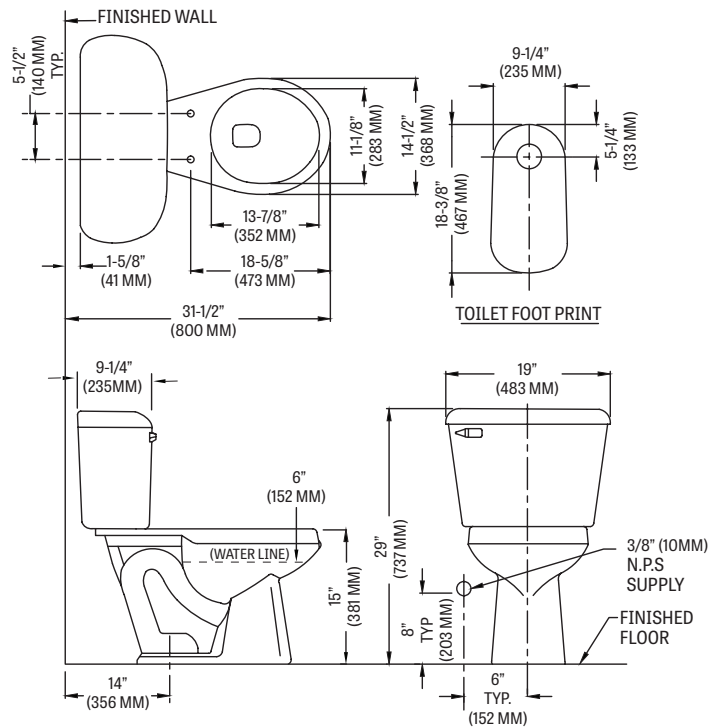

135-3125 ALTO® 1.28

Elongated Front, Vitreous China, Two-Piece Toilet

SPECIFICATIONS

MODEL #	DESCRIPTION	CODES/STANDARDS
135-3125	Elongated front (1.28 gpf / 4.8 lpf) two-piece toilet	

MATERIAL	Vitreous China
WATER PRESSURE RANGE	20 to 80 PSI
FLUSH SYSTEM	3-2" Hybrid flapper flush valve
WATER USAGE	1.28 gpf / 4.6 lpf
WATER SURFACE AREA	9' X 10'
ROUGH-IN	14"
MAP RATING	800 grams

TRAP DIAMETER	2"
TRAP SEAL	2-1/2"
SHIPPING WEIGHT	Model 135 - 50 lbs. (23 kg) Model 3125 - 46 lbs. (21 kg)
WARRANTY	Vitreous China - Limited Lifetime Tank Trim - Limited One Year

TANK OPTIONS	TECHNICAL INFORMATION

3173	Standard 1.28 gpf configuration: 3-2" hybrid flapper flush valve, Fluidmaster® anti-siphon pilot fill valve, left hand, color-match trip lever.
3173RH	Variation of model 3173, with right hand, color-match trip lever.
3165	Variation of model 3173, with cover lock.
3174	Variation of model 3173, with tank liner.
3120	Variation of model 3173, with left hand, chrome trip lever.
3125	Variation of model 3173, 14" rough-in.

Note: these dimensions are nominal and subject to change without notice.

Fixture performance and specifications meet or exceed ASME A112.19.2/CSA B45.1 standards, and other state and local codes.