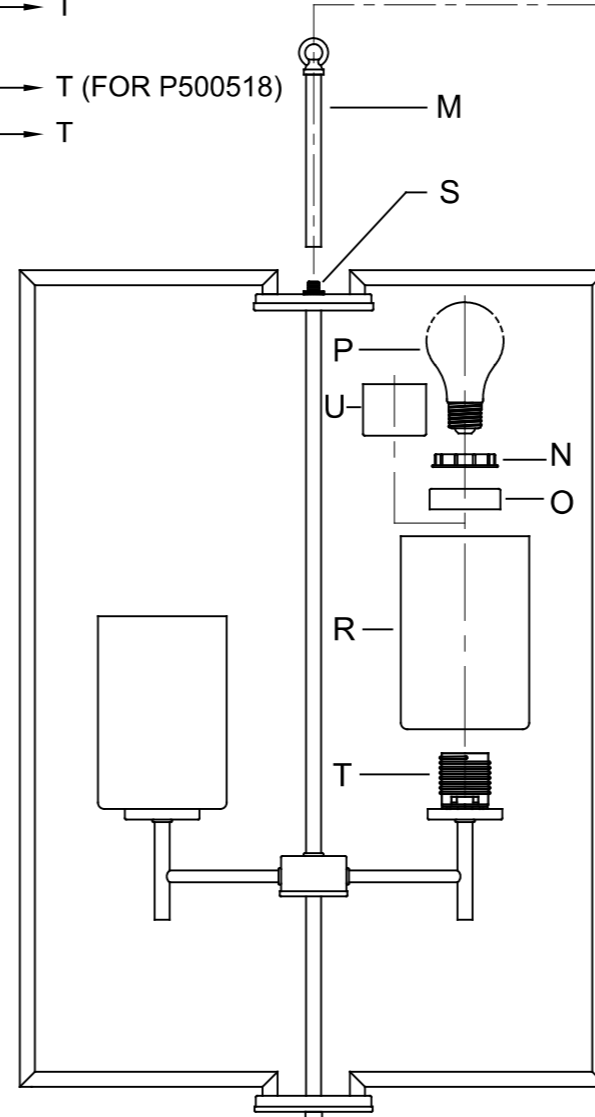

1. D,E → A
  2. B,A → C
  3. V,W,H → D
  4. W → H (TO LOCK) (APRETAR) (À VERROUILLER)
  5. F → M
  6. L → H,M
  7. J,K → L
  8. F → L,H,K,J,D
  9. F → G
  10. J,K → H
  11. H,J → D
  12. M → S
  13. N,O,R → T
2. OR -
1. U,R → T (FOR P500518)
  14. P → T