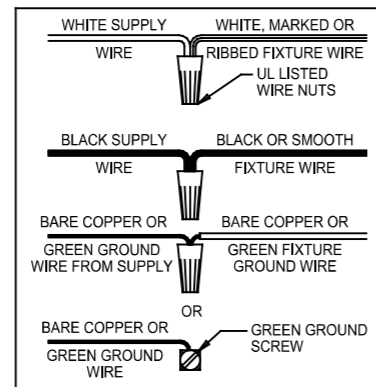

CAUTION: Read instructions carefully and turn electricity off at main circuit breaker panel before beginning installation.

500206, 500518

*****
WARNING - If any Special Control Devices are used with this Fixture, Follow the Instructions Carefully to assure full compliance with N.E.C. requirements. If there are any questions, contact a Qualified Electrical Contractor.

CAUTION - All glass is fragile, use care when handling Glass component(s) and or Lamp(s).
*****