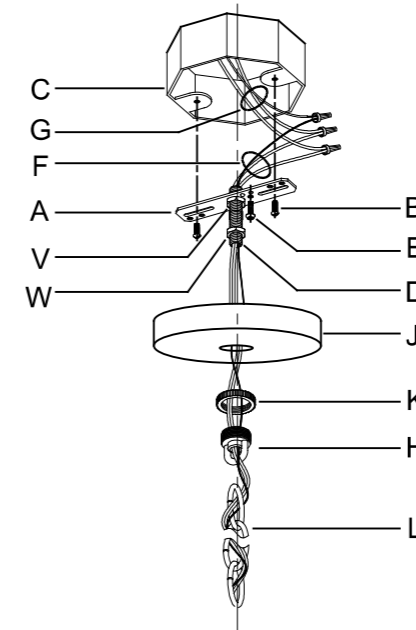

CAUTION: Read instructions carefully and turn electricity off at main circuit breaker panel before beginning installation.

500206, 500518

WARNING - If any Special Control Devices are used with this Fixture, Follow the Instructions Carefully to assure full compliance with N.E.C. requirements. If there are any questions, contact a Qualified Electrical Contractor.

CAUTION - All glass is fragile, use care when handling Glass component(s) and or Lamp(s).

ADJUST HEIGHT WITH "D"
 N → A (TO LOCK)
 RÉGLEZ LA HAUTEUR AVEC "D"
 N → A (À VERROUILLER)
 AJUSTA LA ALTURA CON "D"
 N → A (APRETAR)

**B, C, G & P
 (NOT FURNISHED)
 (NON FOURNIE)
 (NO INCLUIDA)**

1. D,E → A
 2. B,A → C
 3. V,W,H → D
 4. W → H (TO LOCK) (APRETAR) (À VERROUILLER)
 5. F → M
 6. L → H,M
 7. J,K → L
 8. F → L,H,K,J,D
 9. F → G
 10. J,K → H
 11. H,J → D
 12. M → S
 13. N,O,R → T
- OR -
- U,R → T (FOR P500518)
 14. P → T

MISE EN GARDE - Le verre est toujours fragile; maniez le(s) composant(s) et/ou l' (les) ampoule(s) avec prudence.

Instrucciones de ensamblaje e instalación

PRECAUCIÓN: Lea cuidadosamente las instrucciones y desconecte la electricidad del cortacircuitos principal antes de iniciar la instalación.