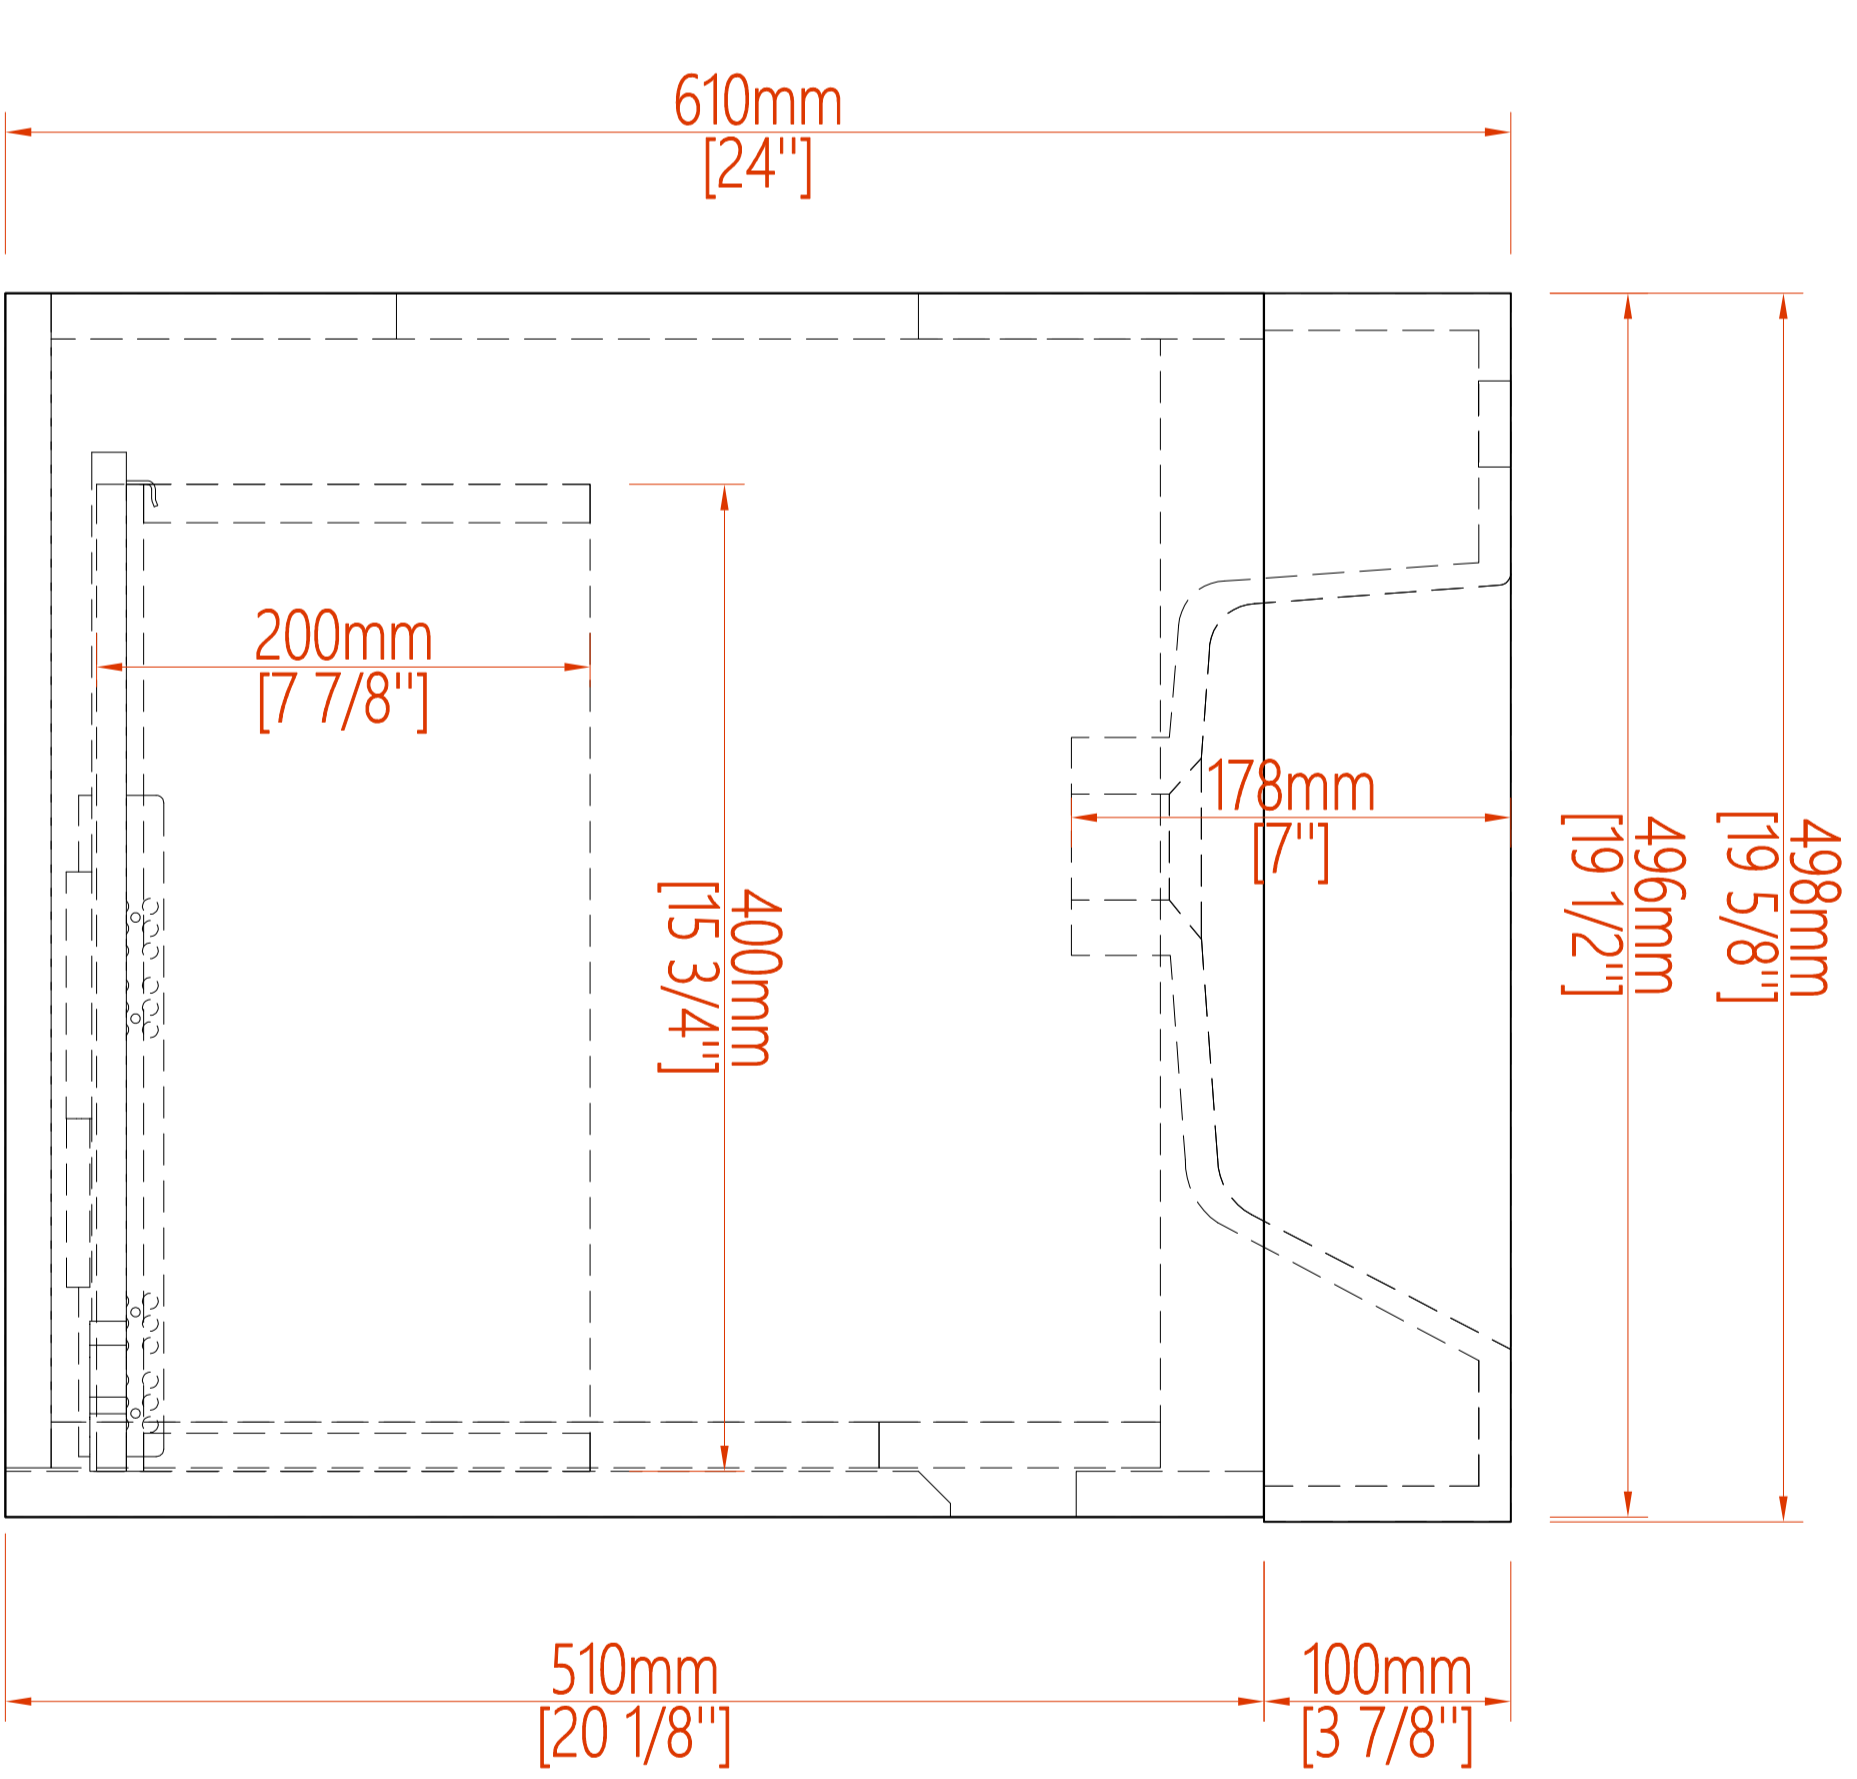

AC-7500WT-59

TOP VIEW

FRONT VIEW

BACK VIEW

SIDE VIEW