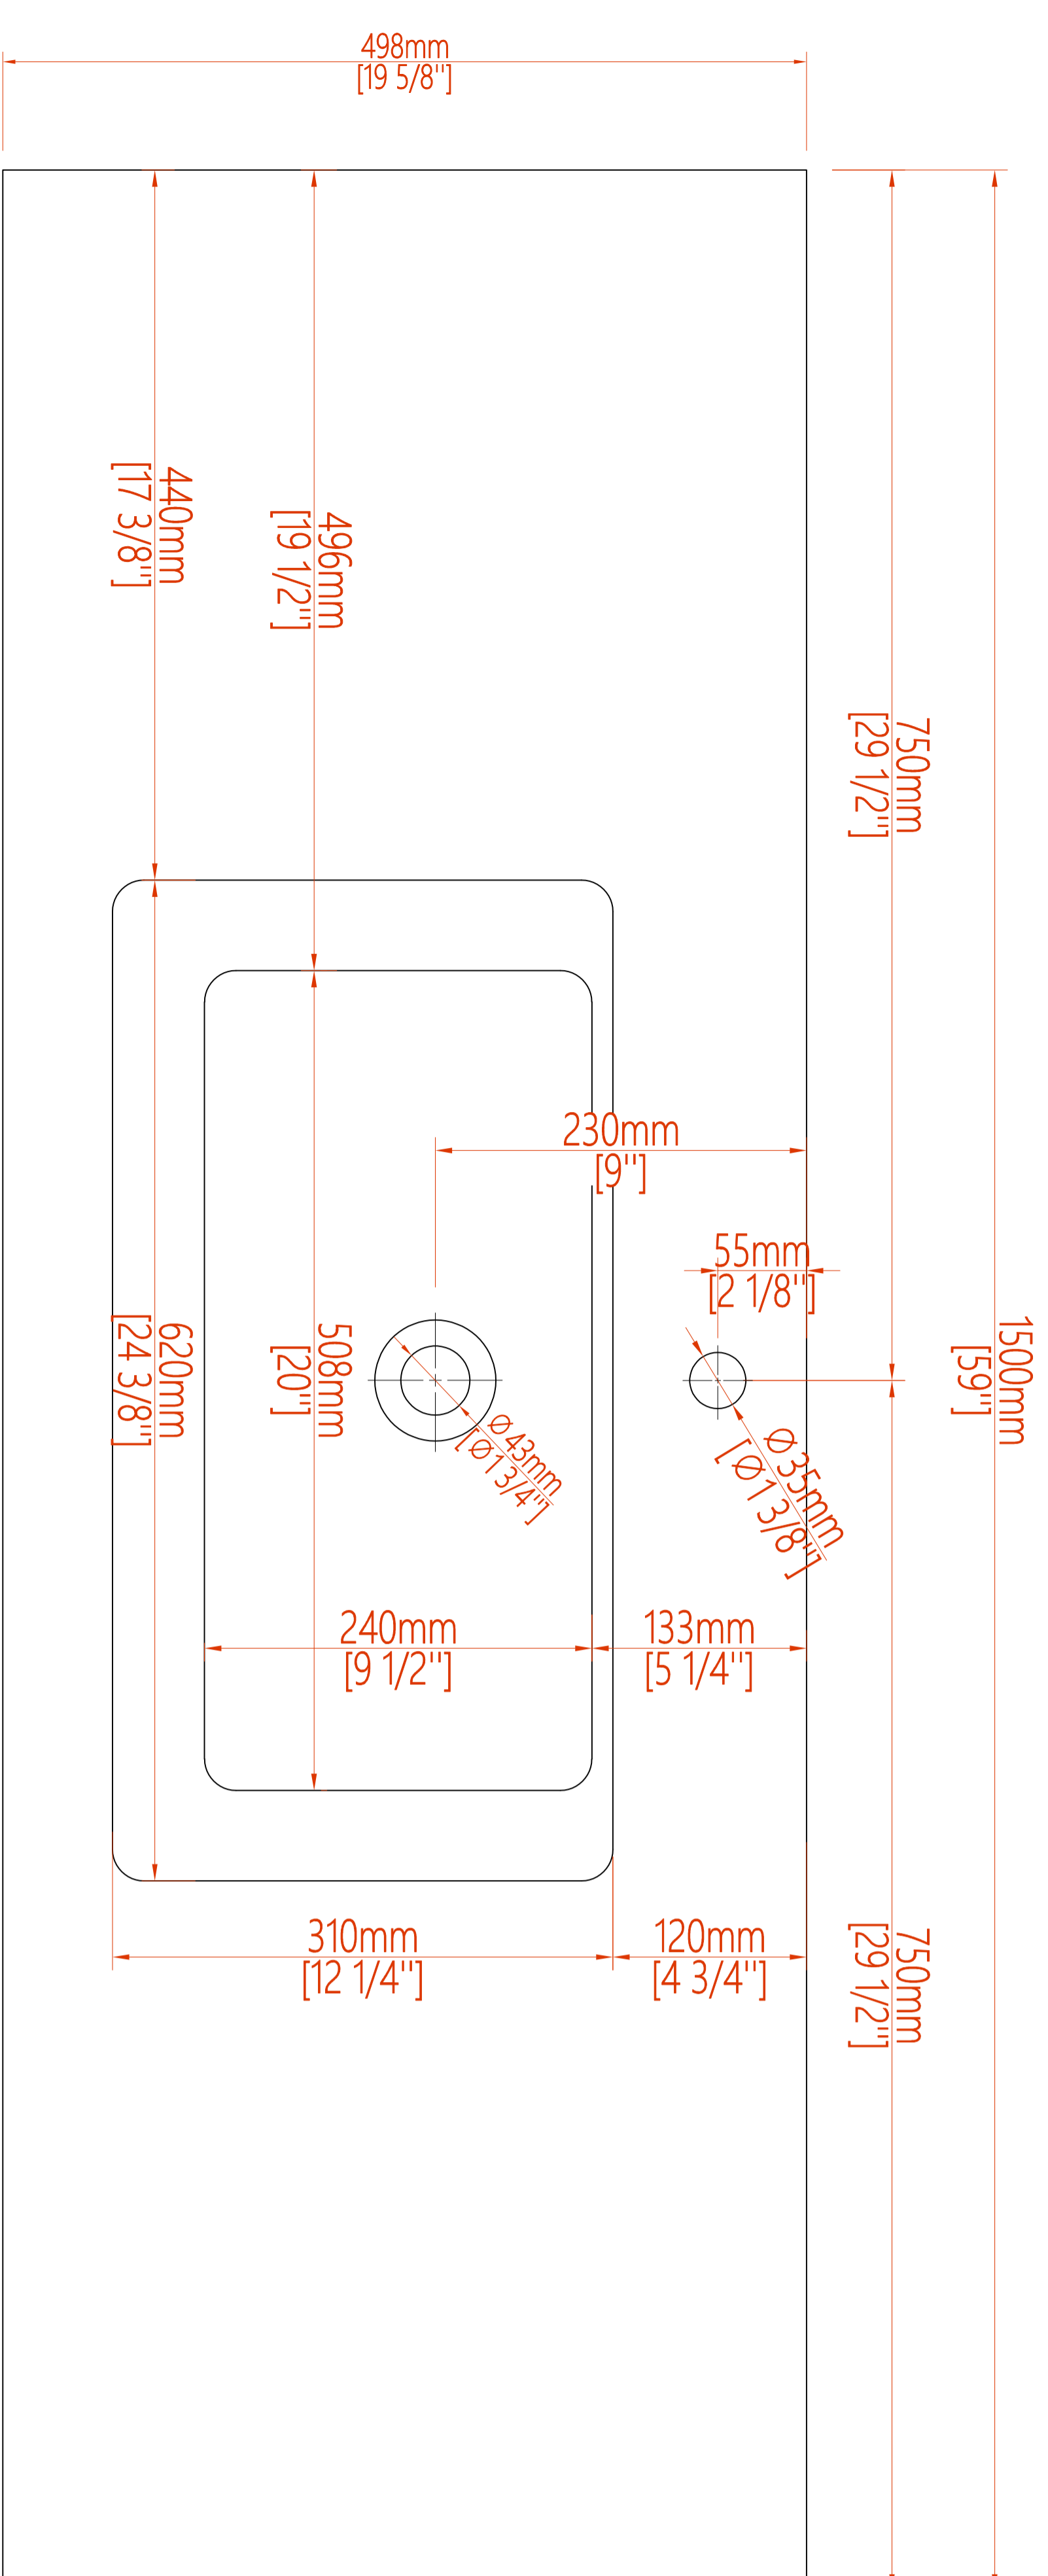

AC-7500WT-59

TOP VIEW

FRONT VIEW

BACK VIEW

SIDE VIEW