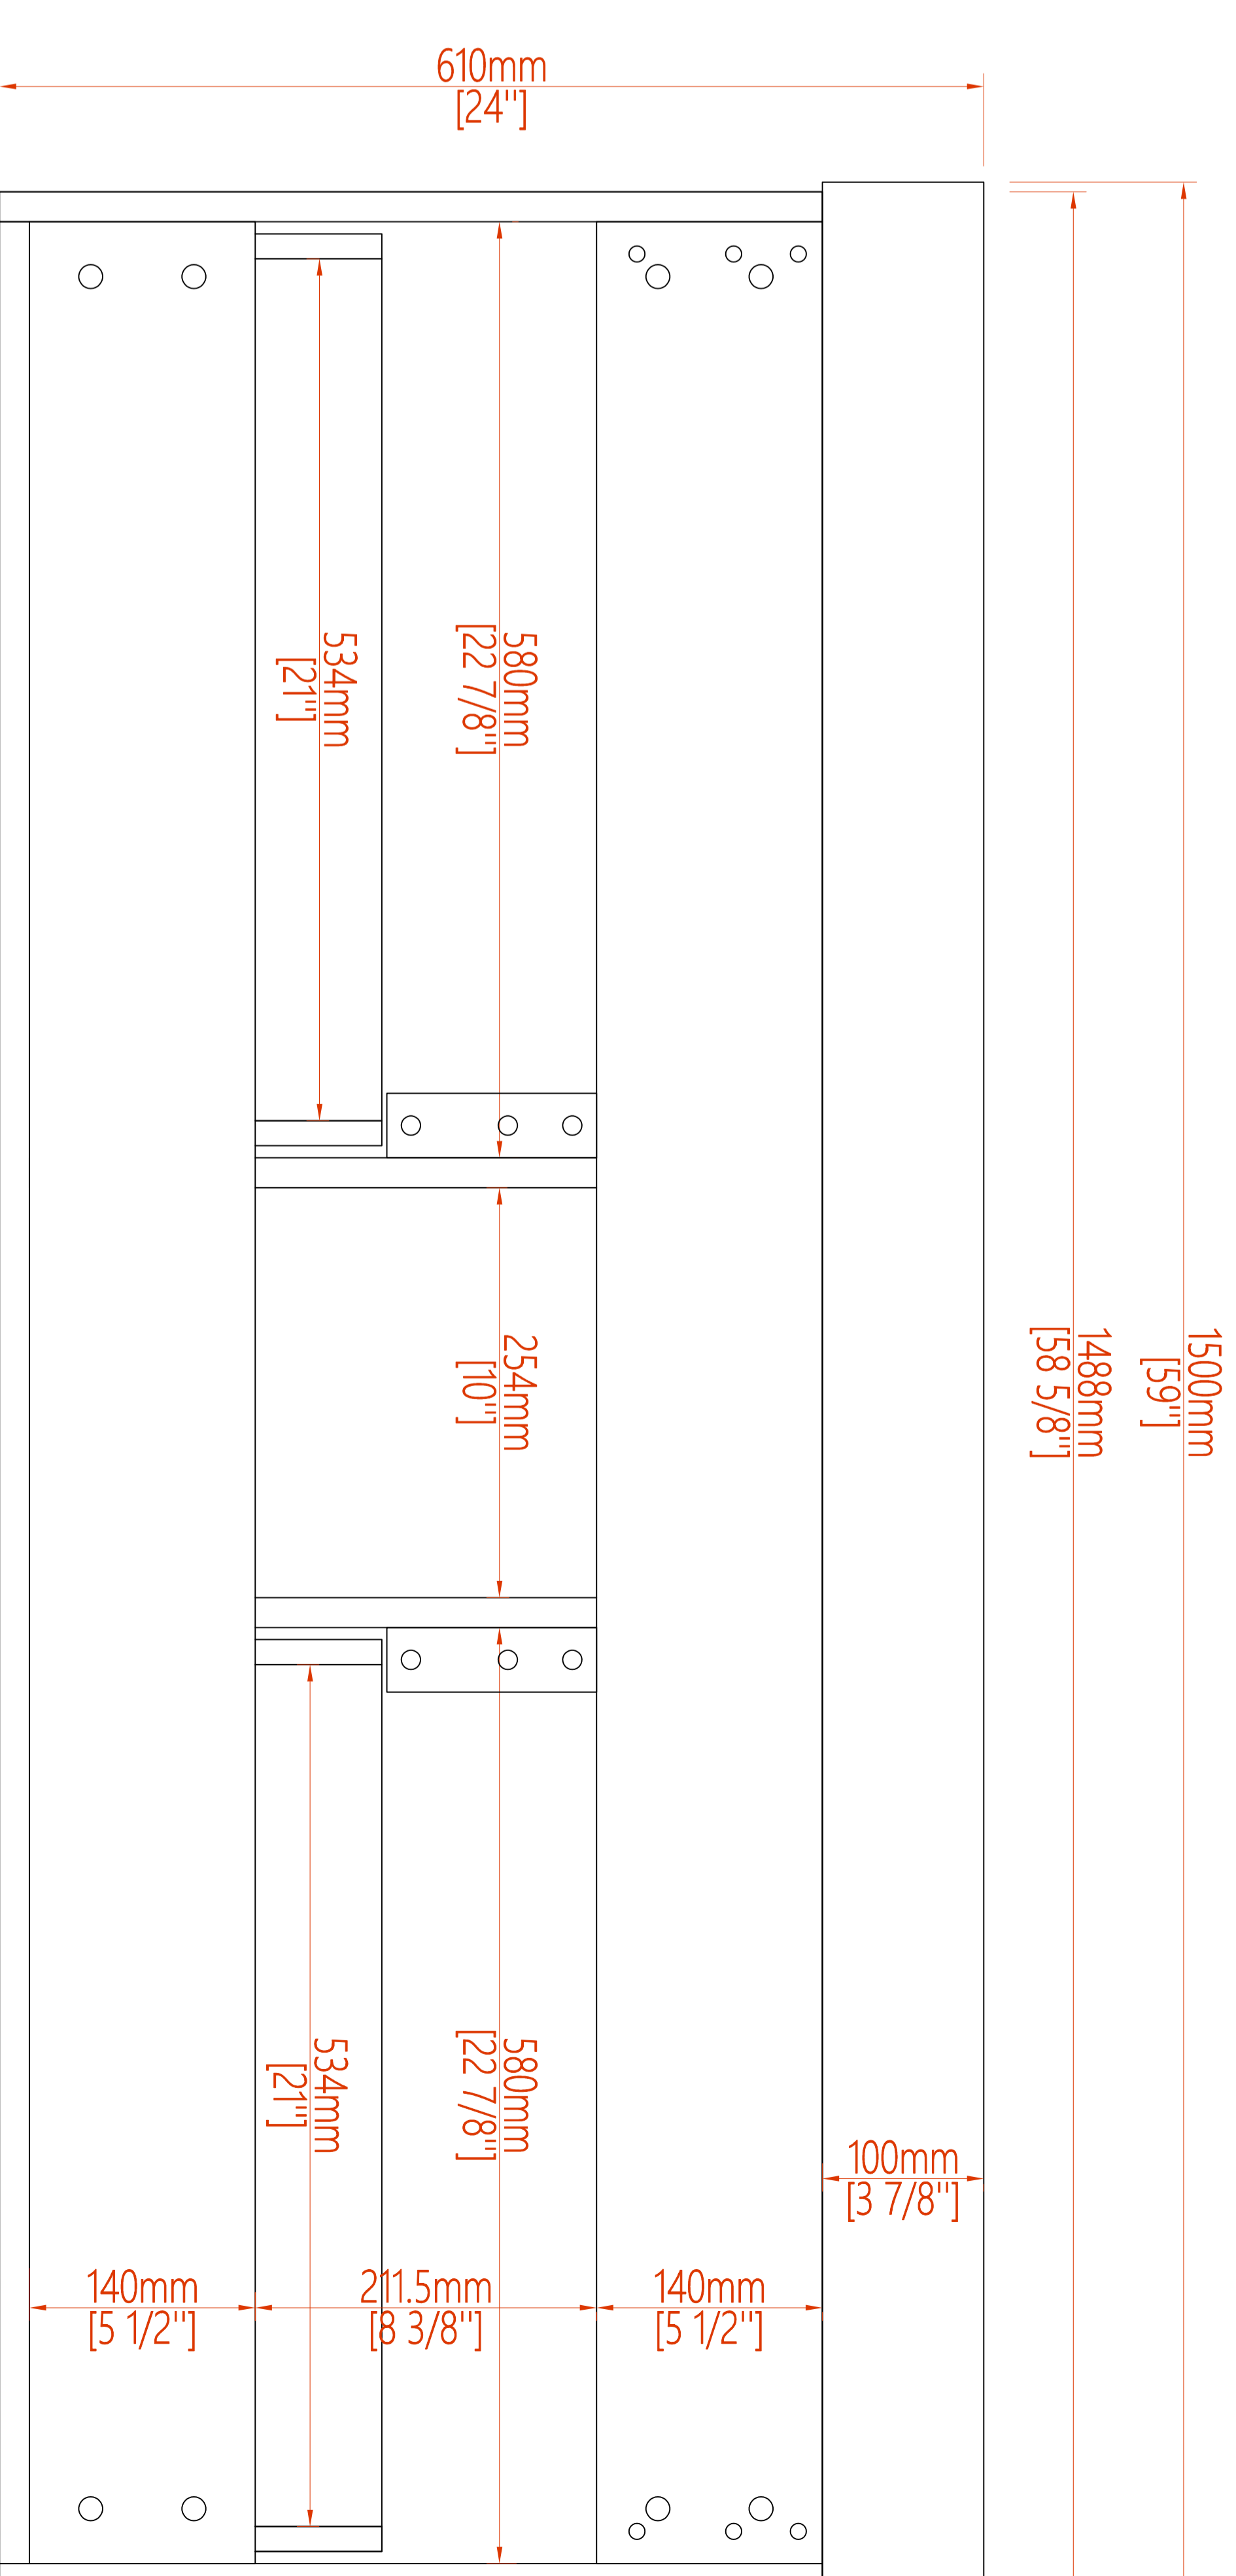

AC-7500WT-59

TOP VIEW

FRONT VIEW

BACK VIEW

SIDE VIEW