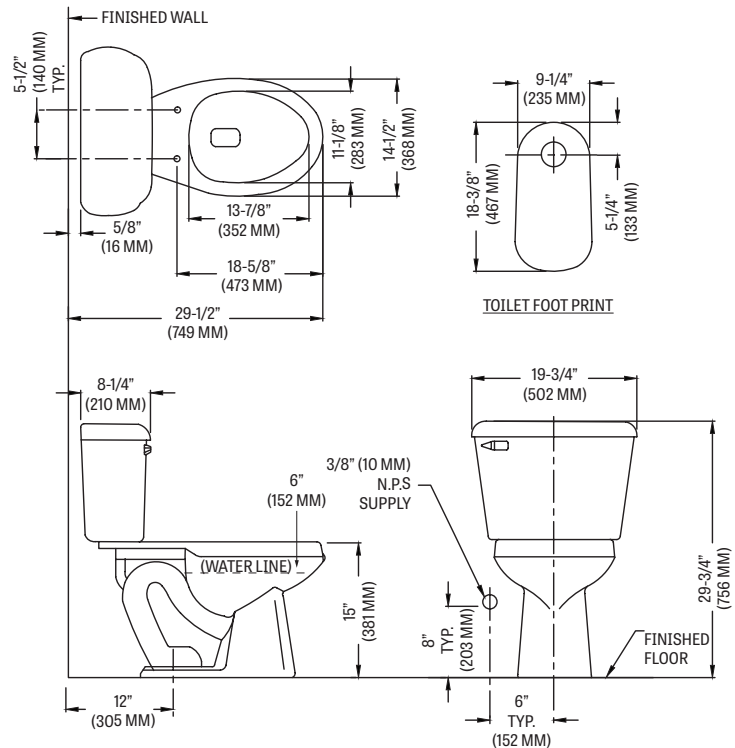

135-3165 ALTO® 1.28

Elongated Front, Vitreous China, Two-Piece Toilet

SPECIFICATIONS

MODEL #	DESCRIPTION	CODES/STANDARDS
135-3165	Elongated front, (1.28 gpf / 4.8 lpf) two-piece toilet	

MATERIAL	Vitreous China
WATER PRESSURE RANGE	20 to 80 PSI
FLUSH SYSTEM	3-2" Hybrid flapper flush valve
WATER USAGE	1.28 gpf / 4.8 lpf
WATER SURFACE AREA	9" X 10"
ROUGH-IN	12"
MAP RATING	800 grams

TRAP DIAMETER	2"
TRAP SEAL	2-1/2"
SHIPPING WEIGHT	Model 135 - 50 lbs. (23 kg) Model 3165 - 34 lbs. (15 kg)
WARRANTY	Vitreous China - Limited Lifetime Tank Trim - Limited One Year

TANK OPTIONS	TECHNICAL INFORMATION

3173	Standard 1.28 gpf configuration: 3-2" hybrid flapper flush valve, Fluidmaster® anti-siphon pilot fill valve, left hand, color-match trip lever.
3173RH	Variation of model 3173, with right hand, color-match trip lever.
3165	Variation of model 3173, with cover lock.
3174	Variation of model 3173, with tank liner.
3120	Variation of model 3173, with left hand, chrome trip lever.
3125	Variation of model 3173, 14" rough-in.

Note: these dimensions are nominal and subject to change without notice.

Fixture performance and specifications meet or exceed ASME A112.19.2/CSA B45.1 standards, and other state and local codes.