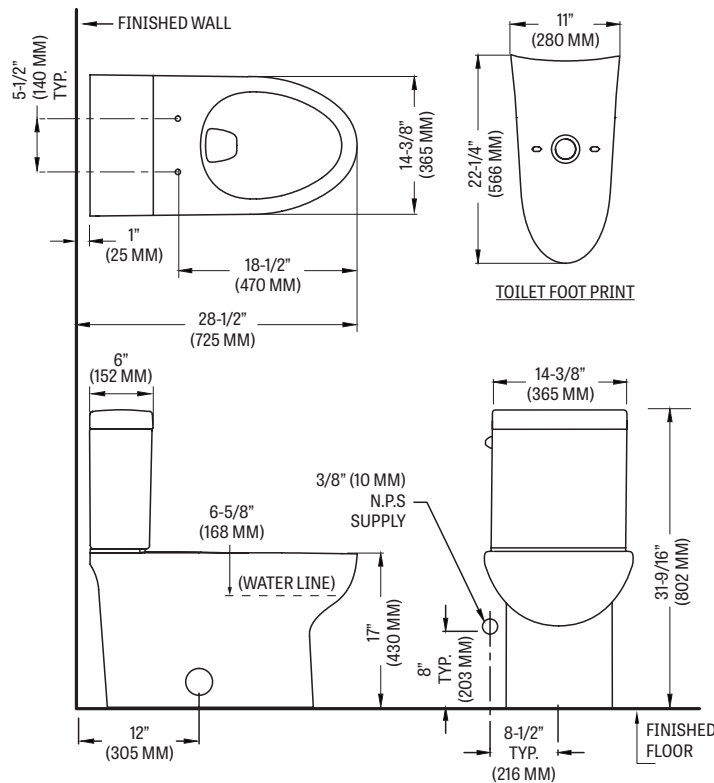

## COMPONENTS

MODEL #	DESCRIPTION	CODES/STANDARDS
710CTK	Elongated front, SmartHeight™ complete toilet kit. Includes: slow close toilet seat, wax toilet ring, floor bolts, bolt alcove cover plates, and installation instructions. Water supply hardware not included.	
710A	Tank and cover only, with left hand, side-mount, chrome-plated, metal trip lever. Less supply.	
710B	Elongated front, SmartHeight™ toilet bowl.	
SB710	Slow close seat	
TANK TRIM & REPLACEMENT PARTS		
71	Trip lever - chrome, side mount, left hand	
207	3" flapper flush valve	
90	Anti-siphon pilot fill valve	
710-LID	Tank lid	

## SPECIFICATIONS

MODEL #	DESCRIPTION	CODES/STANDARDS
710CTK	Elongated SmartHeight™ (1.28 gpf / 4.8 lpf) two-piece toilet kit	   

MATERIAL	Vitreous China
WATER PRESSURE RANGE	20 to 80 PSI
FLUSH SYSTEM	3" flapper flush valve
WATER USAGE	1.28 gpf / 4.8 lpf
WATER SURFACE AREA	9" X 7"
ROUGH-IN	12"
MaP RATING	1000 grams

TRAP DIAMETER	2"
TRAP SEAL	2-7/16"
SHIPPING WEIGHT	Model 710CTK- 116 lbs. (53 kg)
WARRANTY	Vitreous China - Limited Lifetime Tank Trim - Limited One Year

## TECHNICAL INFORMATION

Note: these dimensions are nominal and subject to change without notice.

Fixture performance and specifications meet or exceed ASME A112.19.2/CSA B45.1 standards, and other state and local codes.