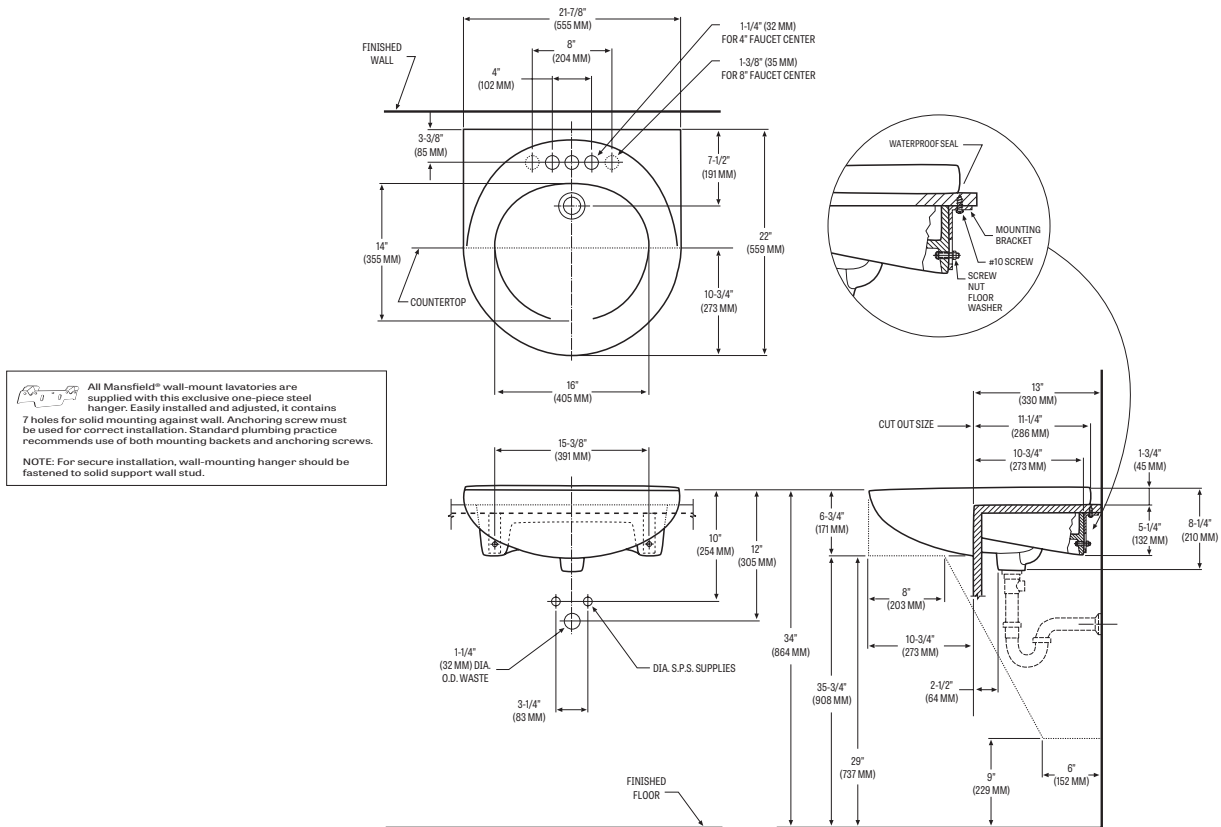

2028 MAUMELLE®

Wall-Mount, Semi-Recessed Vitreous China Lavatory

SPECIFICATIONS

MODEL #	DESCRIPTION	CODES/STANDARDS
2028	Wall-mount, semi-recessed vitreous china lavatory	

MATERIAL	Vitreous China
WARRANTY	Vitreous China - Limited Lifetime

SHIPPING WEIGHT	Model 2028 - 41 lbs. (19 kg)
FAUCET HOLES	4" or 8"

TECHNICAL INFORMATION

Note: these dimensions are nominal and subject to change without notice.

Fixture performance and specifications meet or exceed ASME A112.19.2/CSA B45.1 standards, and other state and local codes.