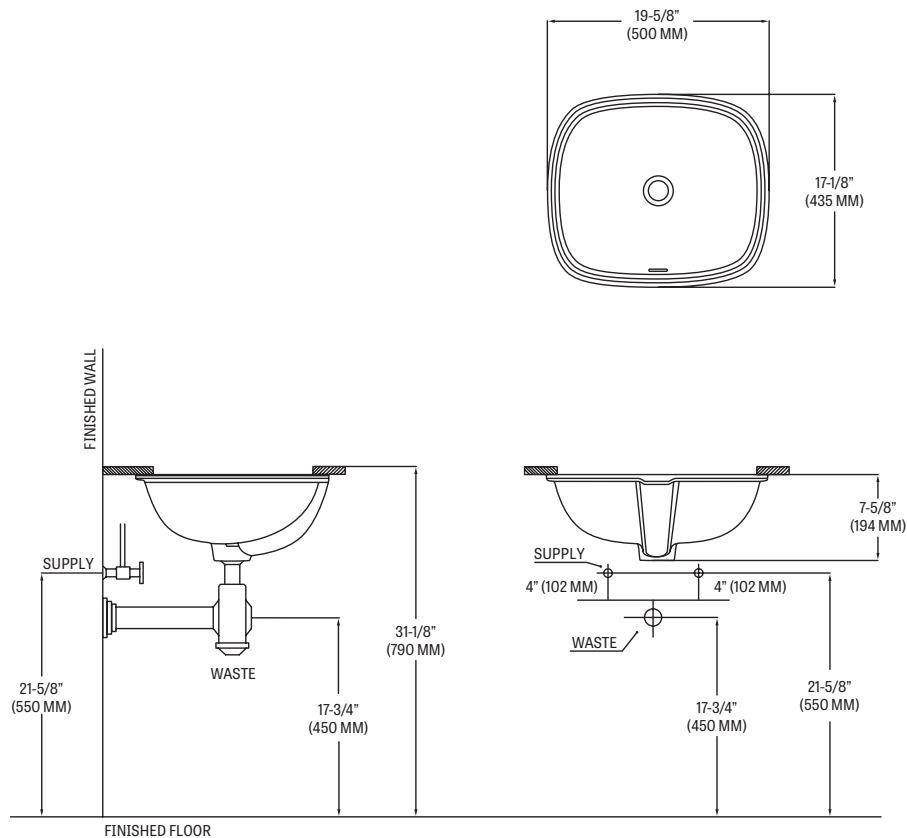

595 AVA™

Oval, Vitreous China, Undercounter Lavatory

FEATURES

- 7-5/8" x 17-1/8" x 19-5/8" undercounter lavatory
- 5-1/2" x 15-1/8" x 18-1/8" basin
- GOOD DESIGN Award winner 2018
- Elegant style with clean curves
- Complements Mansfield® Ava™ bathtubs
- Easy to install with mounting clips
- Concealed front overflow
- Installation template included for countertop
- The Mansfield® limited lifetime warranty
- Available in White

COMPONENTS

MODEL #	DESCRIPTION	CODES/STANDARDS
595	Oval, undercounter lavatory. Less faucet, drain assembly and supply.	 <small>C</small>

595 AVA™

Oval, Vitreous China, Undercounter Lavatory

SPECIFICATIONS

MODEL #	DESCRIPTION	CODES/STANDARDS
595	7-5/8" x 17-1/8" x 19-5/8" undercounter lavatory	

MATERIAL	Vitreous China	SHIPPING WEIGHT	20.94 lbs. (9.5 kg)
WARRANTY	Vitreous China - Limited Lifetime		

TECHNICAL INFORMATION

Note: these dimensions are nominal and subject to change without notice.

Fixture performance and specifications meet or exceed ASME A112.19.2-2013/CSA B45.1-13 standards, and other state and local codes.