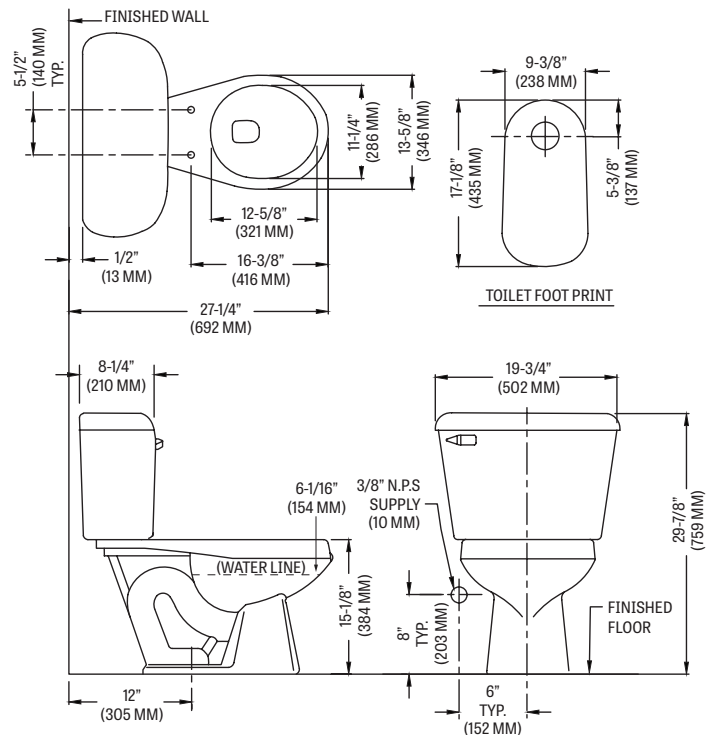

MODEL 130-3173

Toilet seat not included

Available as CTK

ROUND

CTK

COMPONENTS

MODEL #	DESCRIPTION	CODES/STANDARDS
130-3173	Round front, two-piece toilet	  
130	Round front, toilet bowl only. Less toilet seat. Specify color.	
3173	Tank and cover only with left hand, front-mount, color-match, plastic trip lever. Fluidmaster® anti-siphon pilot fill valve. Less supply. Specify color.	
TANK TRIM & REPLACEMENT PARTS		
31	Trip lever - color-match, plastic trip lever, left hand	
228	3-2" Hybrid flapper flush valve	
400A	Fluidmaster® anti-siphon pilot fill valve	
2206	Anti-siphon pilot fill valve (compatible replacement)	
630-0207	3" Replacement flapper kit	
160-LID	Tank lid	

130-3173 ALTO® 1.28

Round Front, Vitreous China, Two-Piece Toilet

SPECIFICATIONS

MODEL #	DESCRIPTION	CODES/STANDARDS
130-3173	Round front (1.28 gpf / 4.8 lpf) two-piece toilet	  

MATERIAL	Vitreous China
WATER PRESSURE RANGE	20 to 80 PSI
FLUSH SYSTEM	3-2" Hybrid flapper flush valve
WATER USAGE	1.28 gpf / 4.8 lpf
WATER SURFACE AREA	8" X 9"
ROUGH-IN	12"
MaP RATING	800 grams

TRAP DIAMETER	2"
TRAP SEAL	2-5/8"
SHIPPING WEIGHT	Model 130 - 46 lbs. (21 kg) Model 3173 - 34 lbs. (15 kg)
WARRANTY	Vitreous China - Limited Lifetime Tank Trim - Limited One Year

TANK OPTIONS

3173	Standard 1.28 gpf configuration: 3-2" hybrid flapper flush valve, Fluidmaster® anti-siphon pilot fill valve, left hand, color-match trip lever.
3173RH	Variation of model 3173, with right hand, color-match trip lever.
3165	Variation of model 3173, with cover lock.
3174	Variation of model 3173, with tank liner.
3120	Variation of model 3173, with left hand, chrome trip lever.
3125	Variation of model 3173, 14" rough-in.

TECHNICAL INFORMATION

Note: these dimensions are nominal and subject to change without notice.

Fixture performance and specifications meet or exceed ASME A112.19.2/CSA B45.1 standards, and other state and local codes.