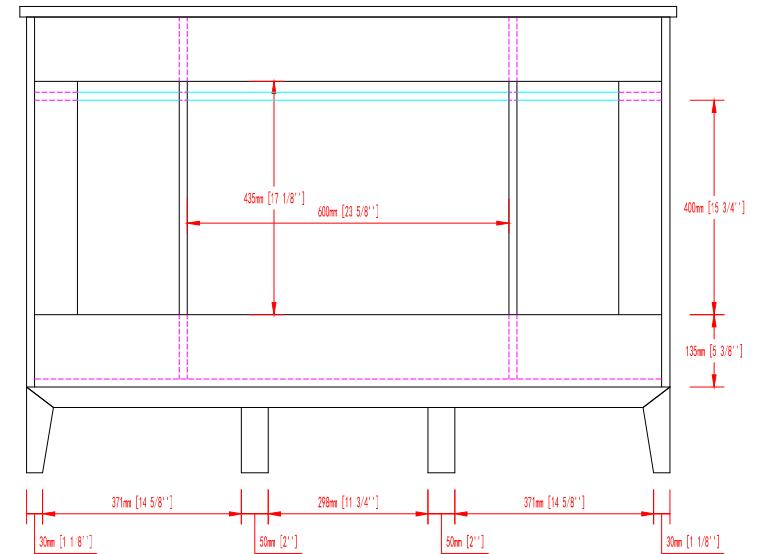

HE-1900NY-48-CR

FRONT VIEW

SIDE VIEW

BACK VIEW