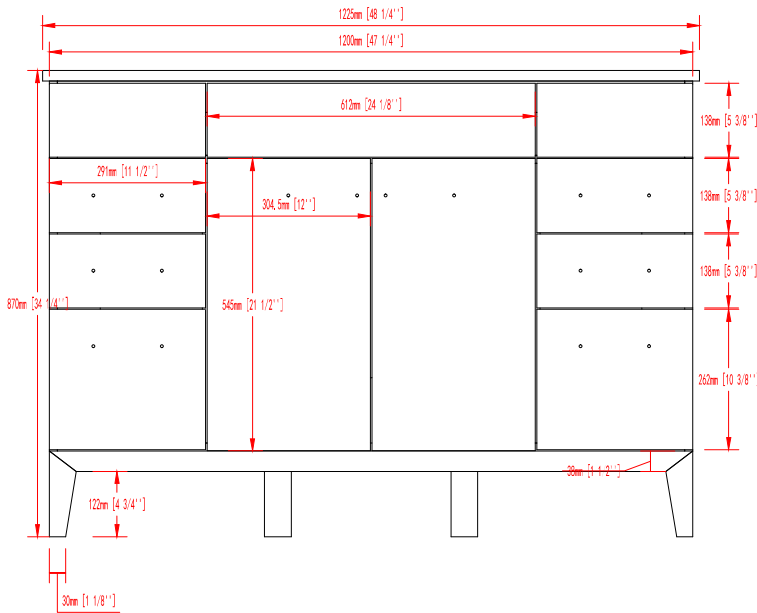

HE-1900NY-48-CR

FRONT VIEW

SIDE VIEW

BACK VIEW