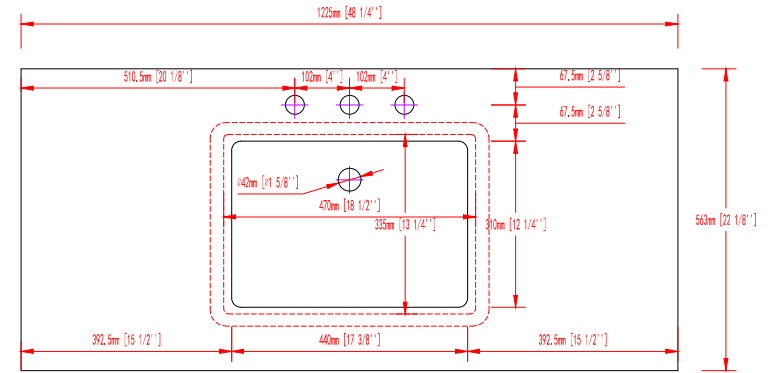

HE-1900NY-48-CR

FRONT VIEW

SIDE VIEW

BACK VIEW