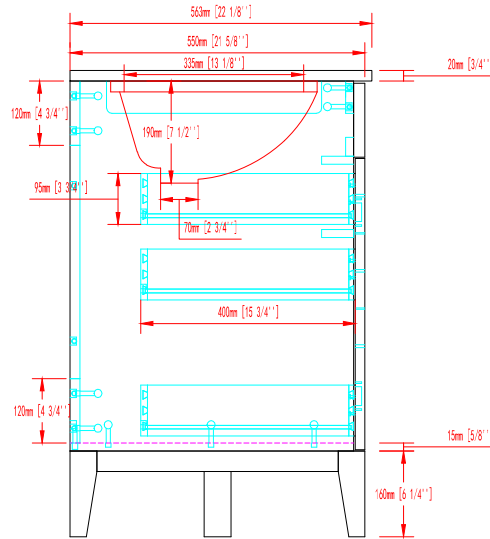

HE-1900NY-48-CR

FRONT VIEW

SIDE VIEW

BACK VIEW