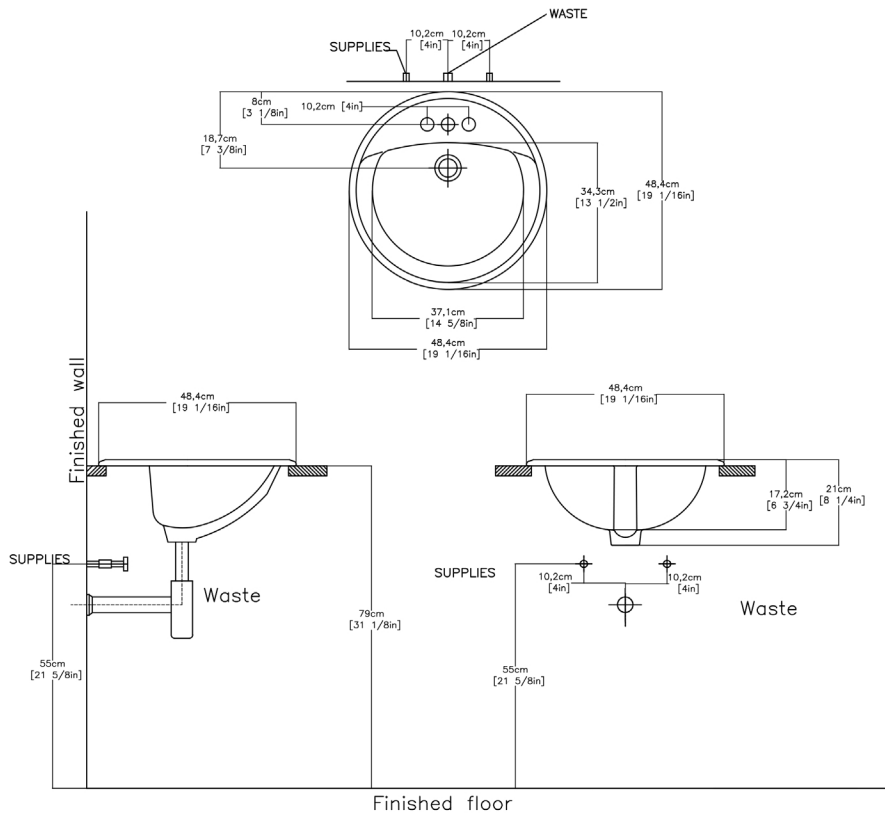

## COMPONENTS

MODEL #	DESCRIPTION	CODES/STANDARDS
2239-4	Round, self-rimming lavatory with 4" faucet centers. Less faucet, drain assembly and supply. Available in white.	 ADA COMPLIANT

# 2239 VALENCIA

Round, Vitreous China, Self-Rimming Lavatory

## SPECIFICATIONS

MODEL #	DESCRIPTION	CODES/STANDARDS
2239-4	Round, self-rimming lavatory with 4" faucet centers	 ADA COMPLIANT

MATERIAL	Vitreous China	SHIPPING WEIGHT	21.6 lbs. (10 kg)
WARRANTY	Vitreous China - Limited Lifetime	FAUCET HOLES	4" centers

## TECHNICAL INFORMATION

**Note:** these dimensions are nominal and subject to change without notice.

Fixture performance and specifications meet or exceed ASME A112.19.2-2013/CSA B45.1-13 standards, and other state and local codes.