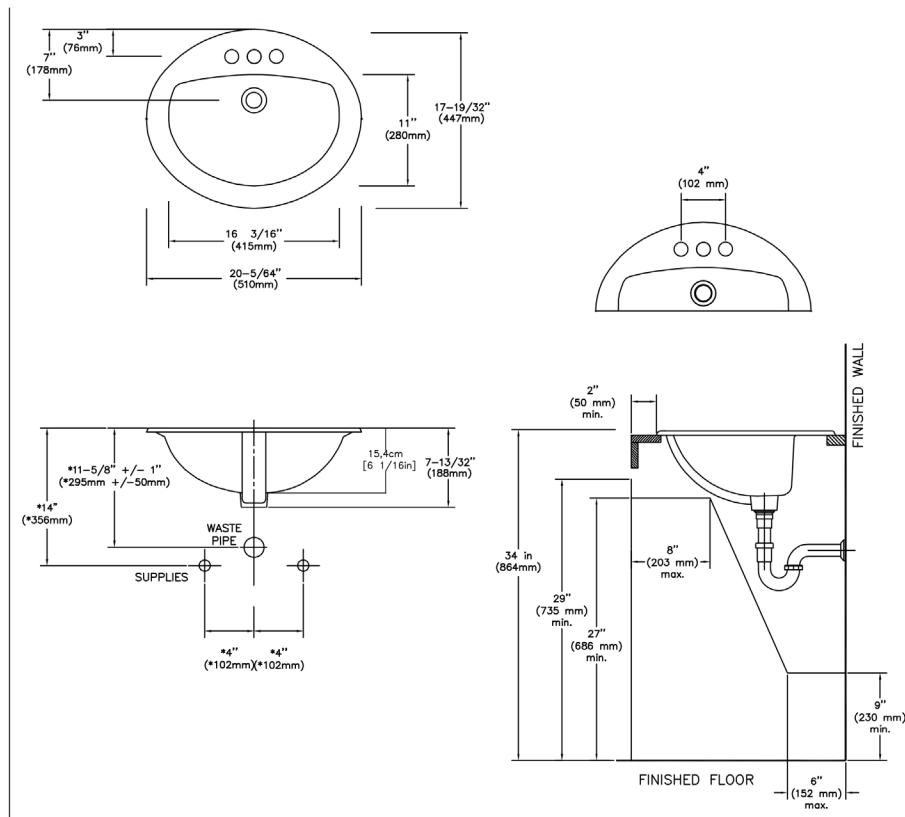

2237 MARSELLA

Oval, Vitreous China, Self-Rimming Lavatory

SPECIFICATIONS

MODEL #	DESCRIPTION	CODES/STANDARDS
2237-4	Oval, self-rimming lavatory with 4" faucet centers	 ADA COMPLIANT

MATERIAL	Vitreous China	SHIPPING WEIGHT	24.2 lbs. (11 kg)
WARRANTY	Vitreous China - Limited Lifetime	FAUCET HOLES	4" centers

TECHNICAL INFORMATION

Note: these dimensions are nominal and subject to change without notice.

Fixture performance and specifications meet or exceed ASME A112.19.2-2013/CSA B45.1-13 standards, and other state and local codes.