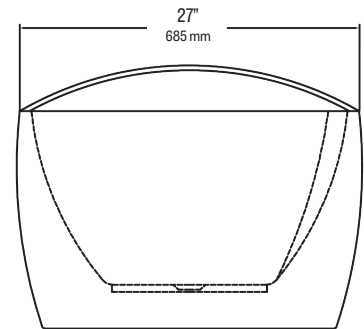

SPECIFICATIONS

MODEL #	DESCRIPTION	CODES/STANDARDS
5733	Whitley™ Collection Freestanding Bath	

COLOR	White
SIZE	60" x 32" x 26-3/8"
MATERIAL	Acrylic
WATER CAPACITY	35 Gallons

IMMERSION DEPTH	14 in.
BATH WEIGHT	90 lbs.
SHIPPING WEIGHT	140 lbs.
WARRANTY	25 year

5733 AVA PETITE

Whitley™ Collection Freestanding Bath

SPECIFICATIONS

MODEL #	DESCRIPTION	CODES/STANDARDS
5733	Whitley™ Collection Freestanding Bath	

TECHNICAL INFORMATION

Note: these dimensions are nominal and subject to change without notice.

AREA AVAILABLE
FOR DECK MOUNTED FAUCET
(faucet not included).