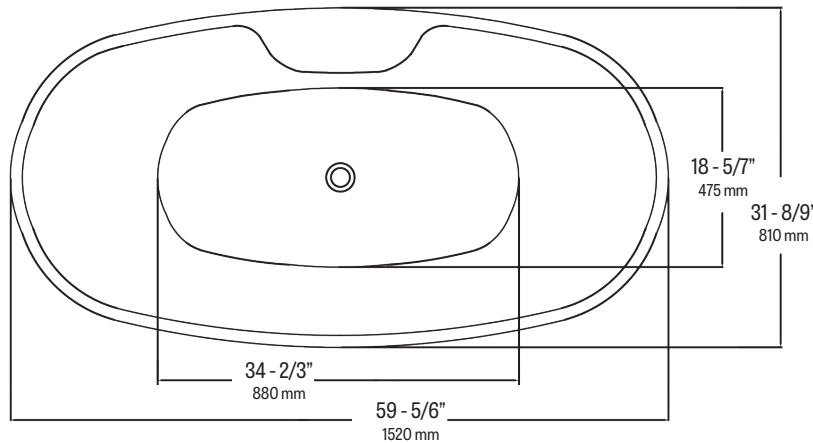

5733 AVA PETITE

MANSFIELD®

Whitley™ Collection Freestanding Bath

FEATURES

- High-gloss, solid acrylic construction with fiberglass reinforcement for strength and rigidity.
- Flat deck on wall side for mounting the faucet or opt for a wall or floor mounted faucet.
- Adjustable leveling legs for easy installation.
- Center drain for two person comfort
- Easy-to-use, tip toe drain included in choice of White, Chrome, Brass, Brushed Nickel or Oil Rubbed Bronze finishes.
- Integrated waste and overflow eliminates the hassle of hard to reach drain connections.
- 25 year warranty
- Available in white

SPECIFICATIONS

MODEL #	DESCRIPTION	CODES/STANDARDS
5733	Whitley™ Collection Freestanding Bath	

COLOR	White
SIZE	60" x 32" x 26-3/8"
MATERIAL	Acrylic
WATER CAPACITY	35 Gallons

IMMERSION DEPTH	14 in.
BATH WEIGHT	90 lbs.
SHIPPING WEIGHT	140 lbs.
WARRANTY	25 year

5733 AVA PETITE

Whitley™ Collection Freestanding Bath

SPECIFICATIONS

MODEL #	DESCRIPTION	CODES/STANDARDS
5733	Whitley™ Collection Freestanding Bath	

TECHNICAL INFORMATION

Note: these dimensions are nominal and subject to change without notice.

AREA AVAILABLE
FOR DECK MOUNTED FAUCET
(faucet not included).