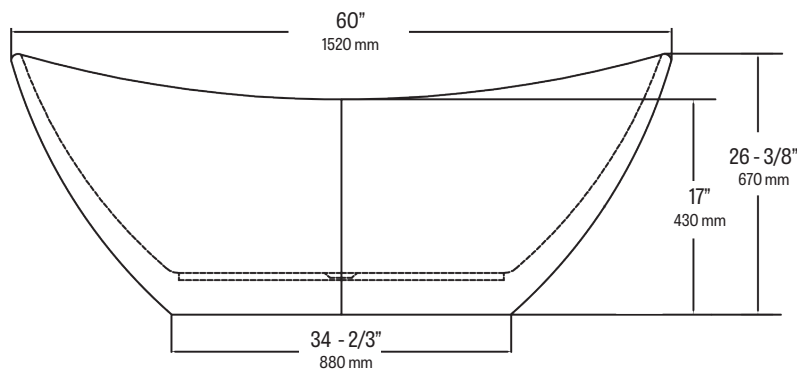

5733 AVA PETITE

MANSFIELD®

Whitley™ Collection Freestanding Bath

FEATURES

- High-gloss, solid acrylic construction with fiberglass reinforcement for strength and rigidity.
- Flat deck on wall side for mounting the faucet or opt for a wall or floor mounted faucet.
- Adjustable leveling legs for easy installation.
- Center drain for two person comfort
- Easy-to-use, tip toe drain included in choice of White, Chrome, Brass, Brushed Nickel or Oil Rubbed Bronze finishes.
- Integrated waste and overflow eliminates the hassle of hard to reach drain connections.
- 25 year warranty
- Available in white

SPECIFICATIONS

MODEL #	DESCRIPTION	CODES/STANDARDS
5733	Whitley™ Collection Freestanding Bath	

COLOR	White
SIZE	60" x 32" x 26-3/8"
MATERIAL	Acrylic
WATER CAPACITY	35 Gallons

IMMERSION DEPTH	14 in.
BATH WEIGHT	90 lbs.
SHIPPING WEIGHT	140 lbs.
WARRANTY	25 year

5733 AVA PETITE

Whitley™ Collection Freestanding Bath

SPECIFICATIONS

MODEL #	DESCRIPTION	CODES/STANDARDS
5733	Whitley™ Collection Freestanding Bath	

TECHNICAL INFORMATION

Note: these dimensions are nominal and subject to change without notice.

AREA AVAILABLE
FOR DECK MOUNTED FAUCET
(faucet not included).