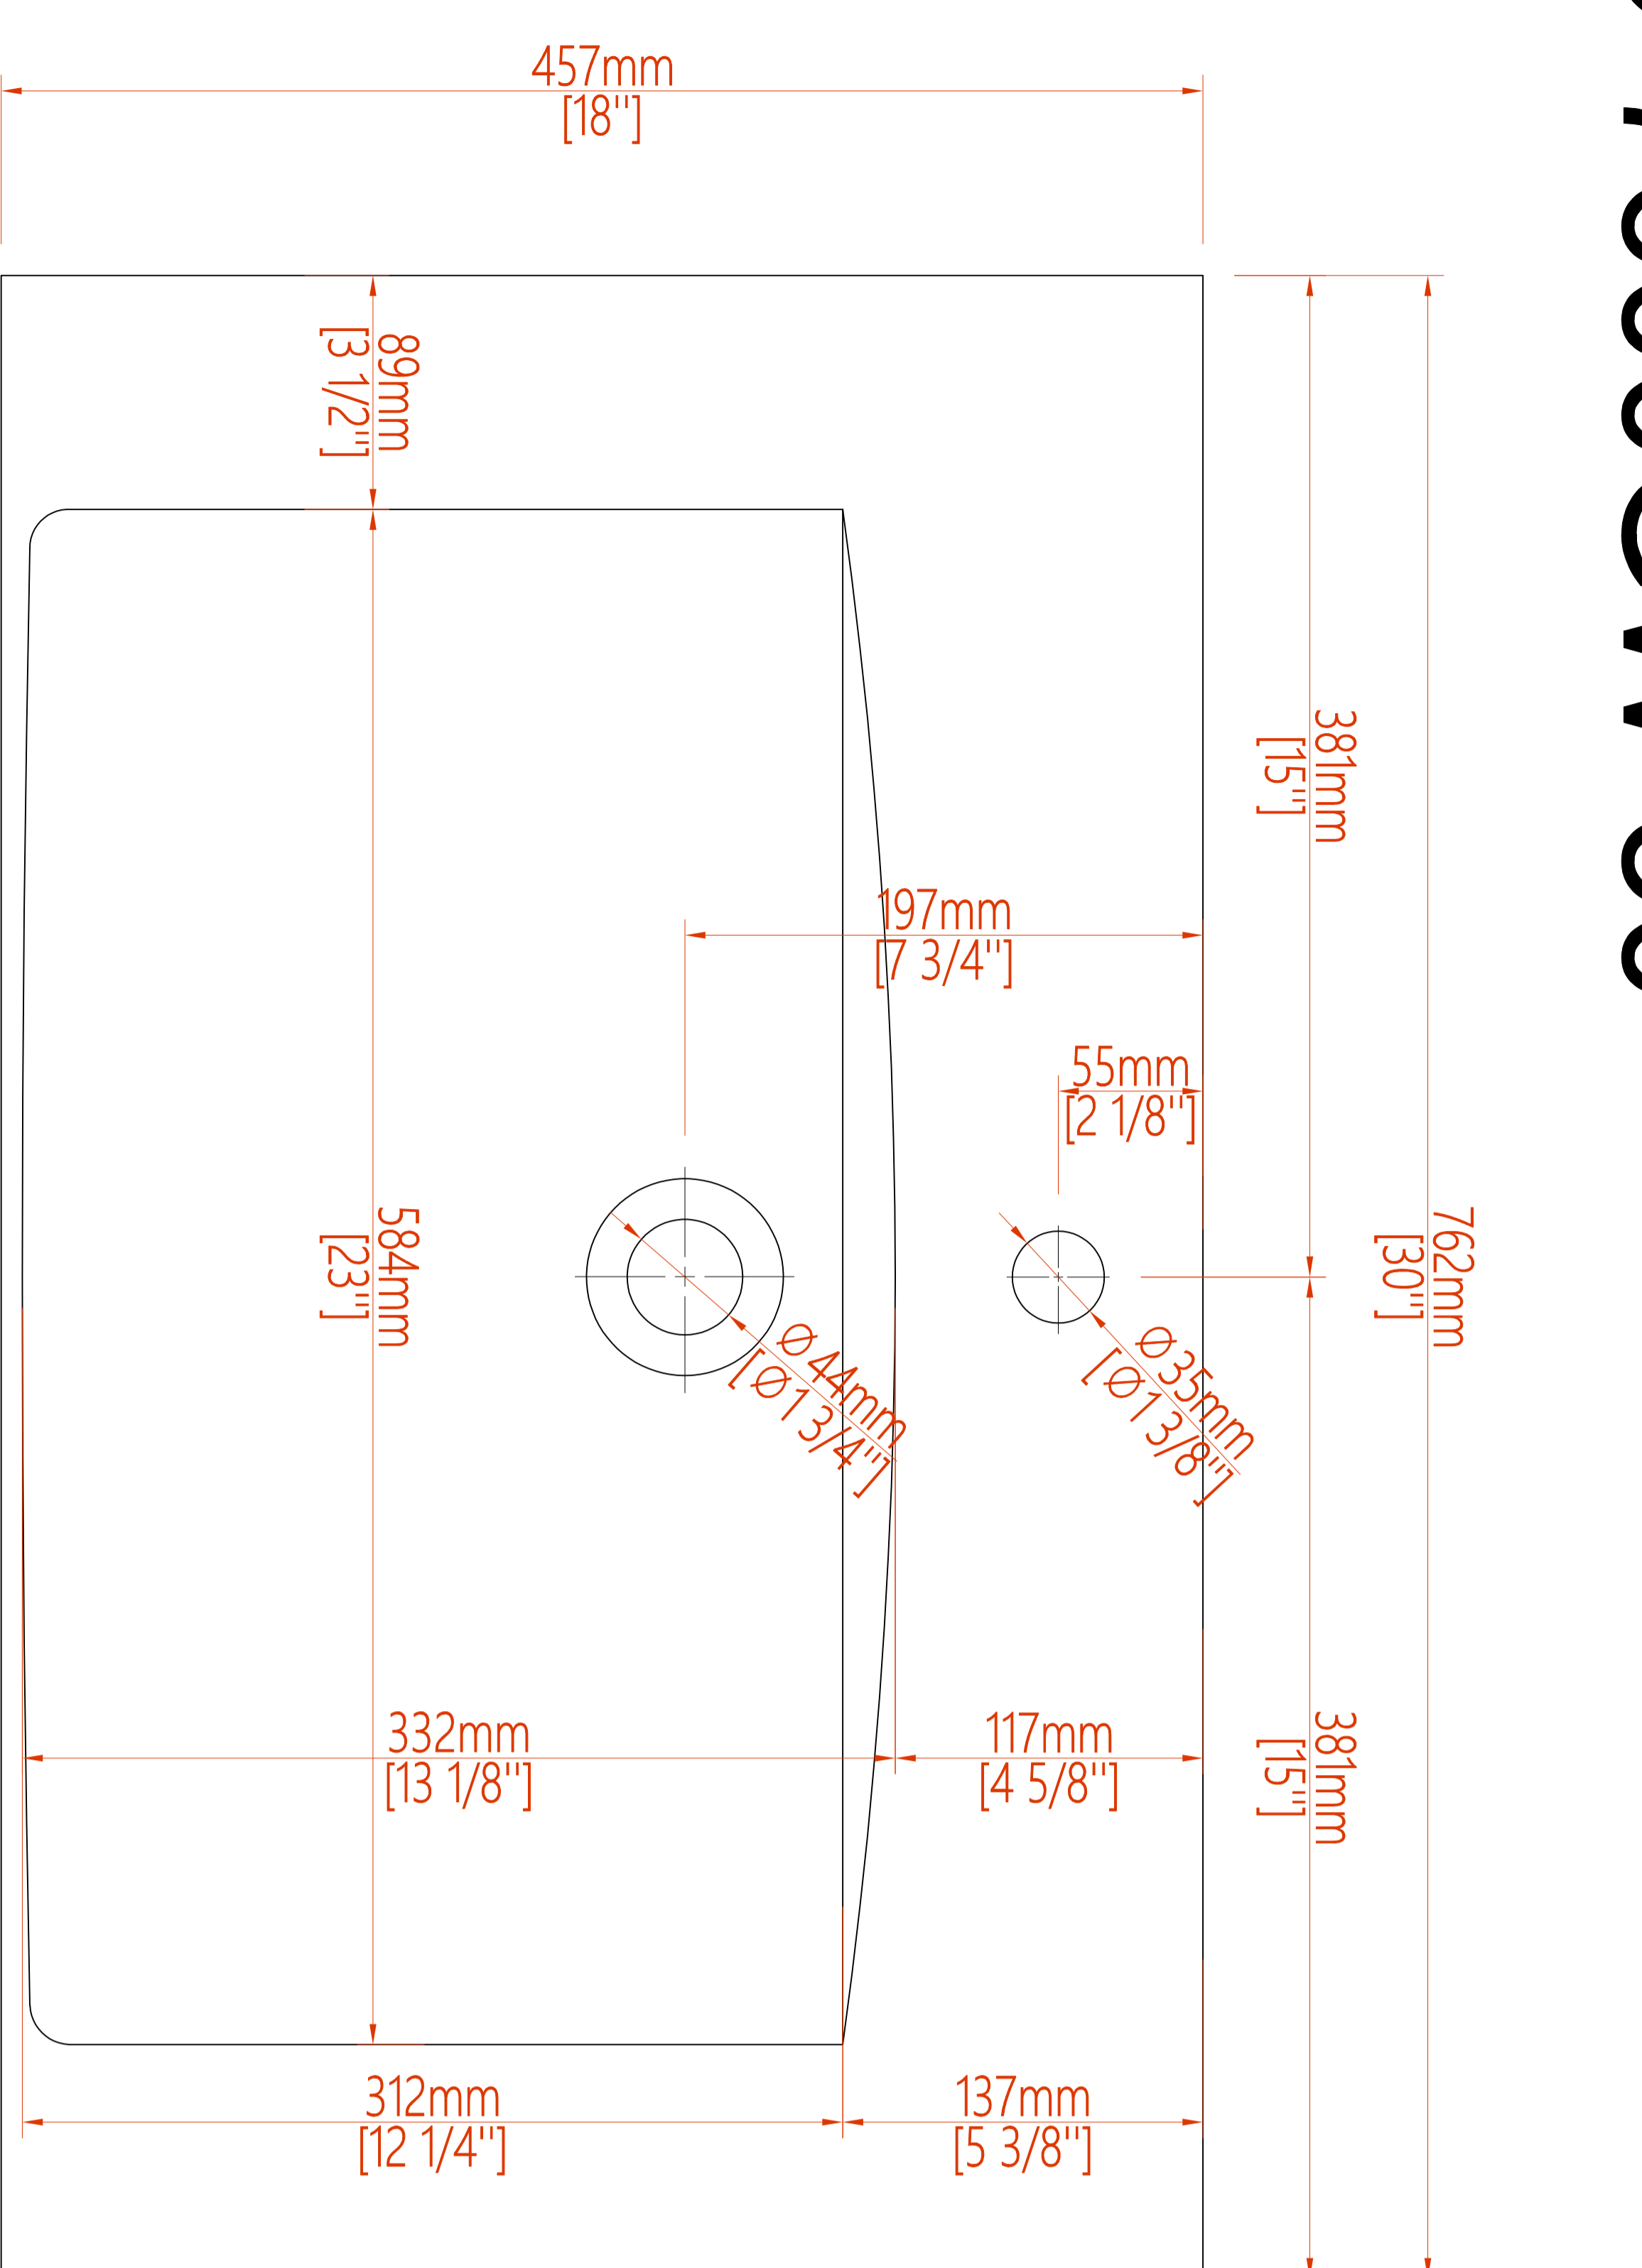

AC-7600GW-30

TOP VIEW

BACK VIEW

FRONT VIEW

SIDE VIEW