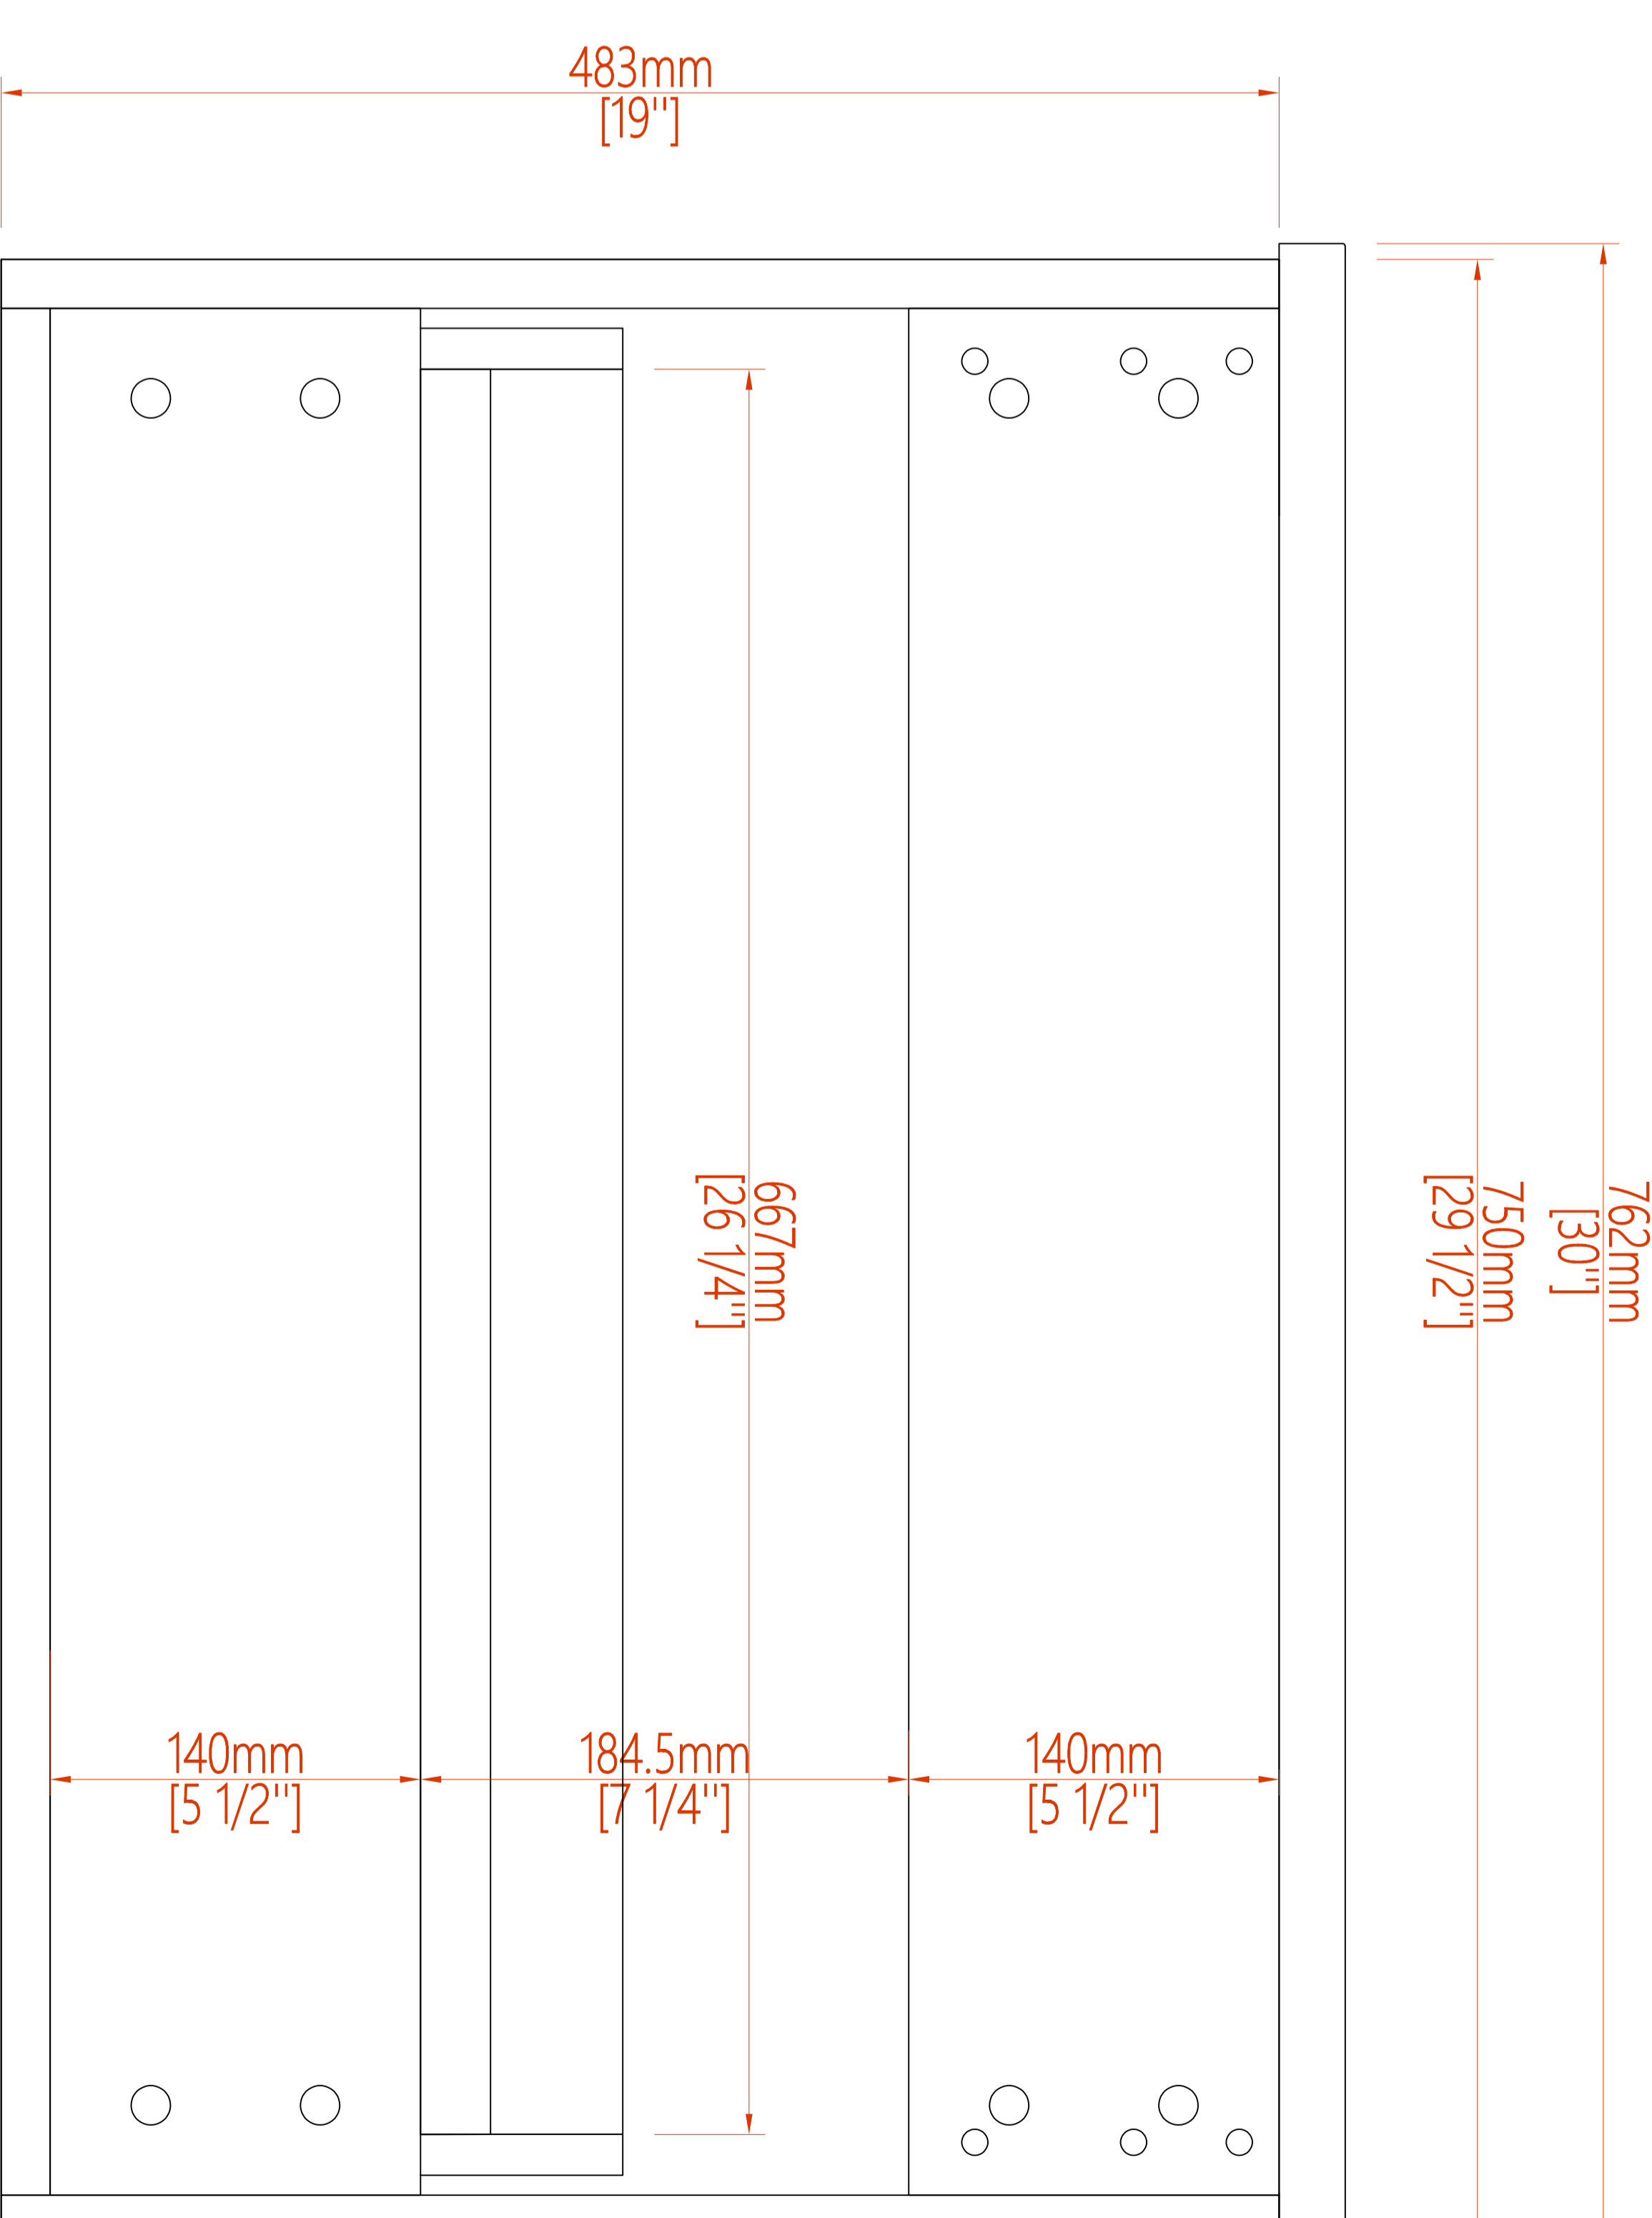

AC-7600GW-30

TOP VIEW

BACK VIEW

FRONT VIEW

SIDE VIEW