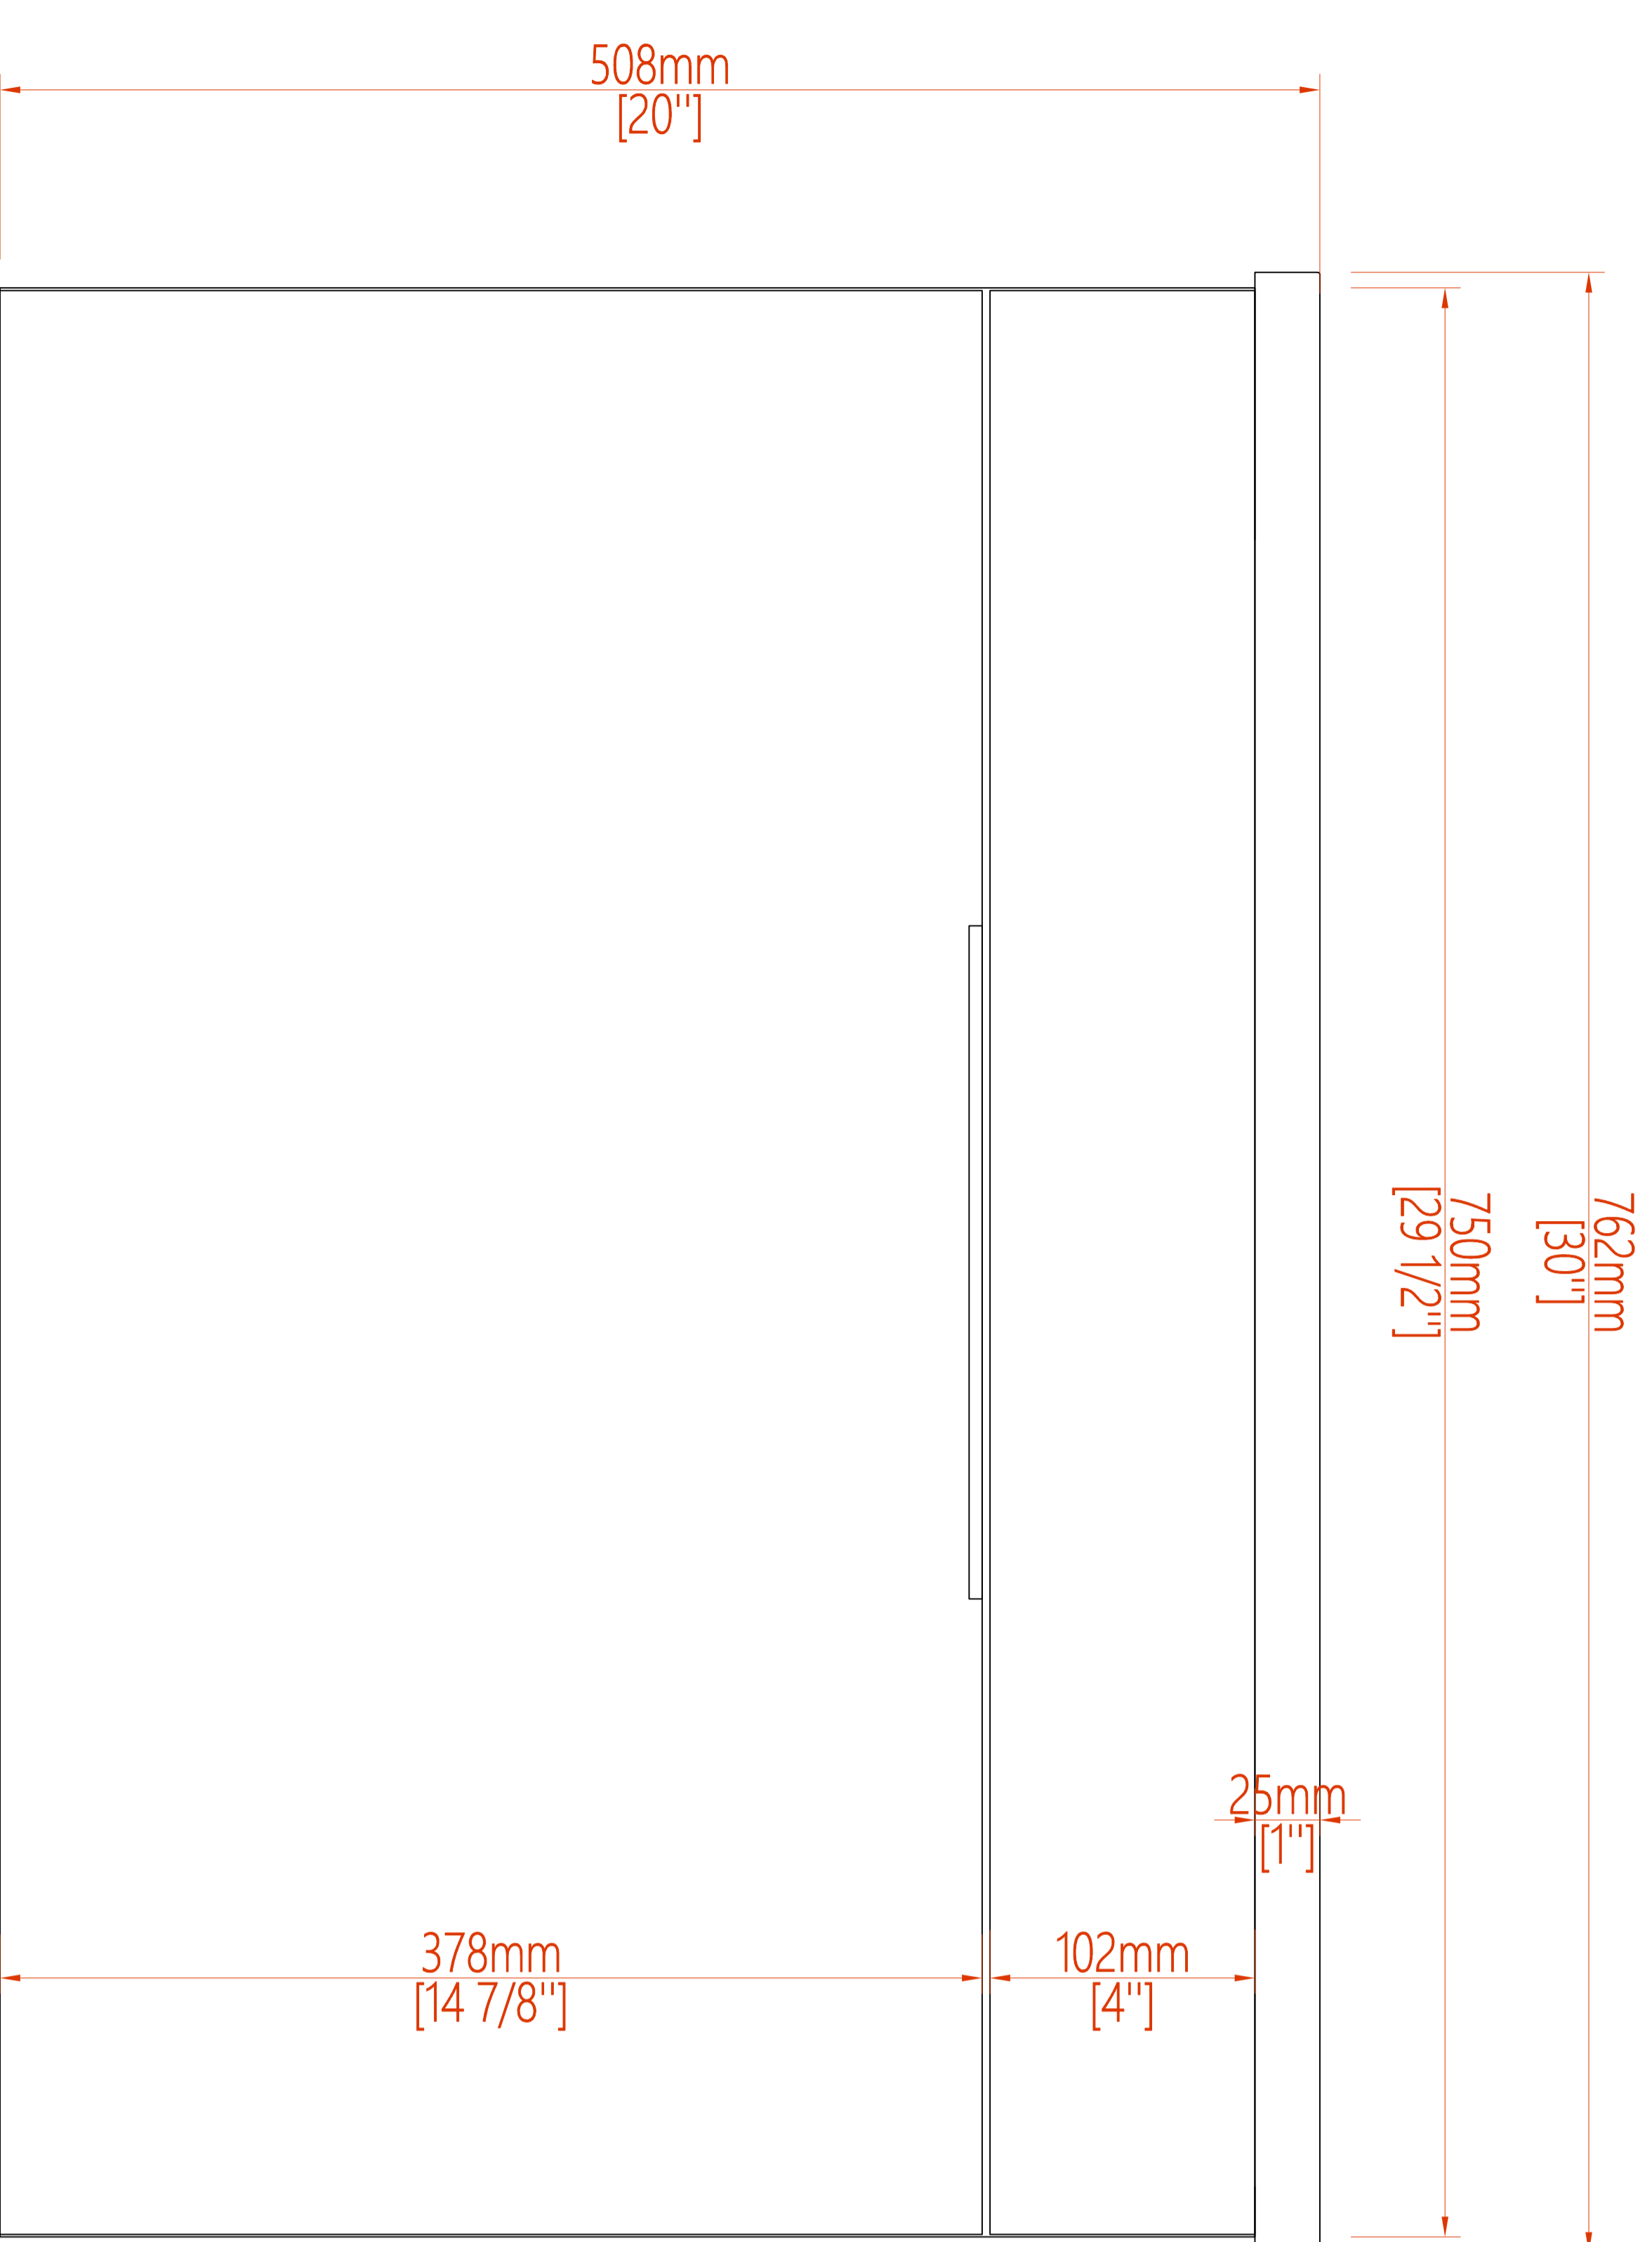

AC-7600GW-30

TOP VIEW

BACK VIEW

FRONT VIEW

SIDE VIEW