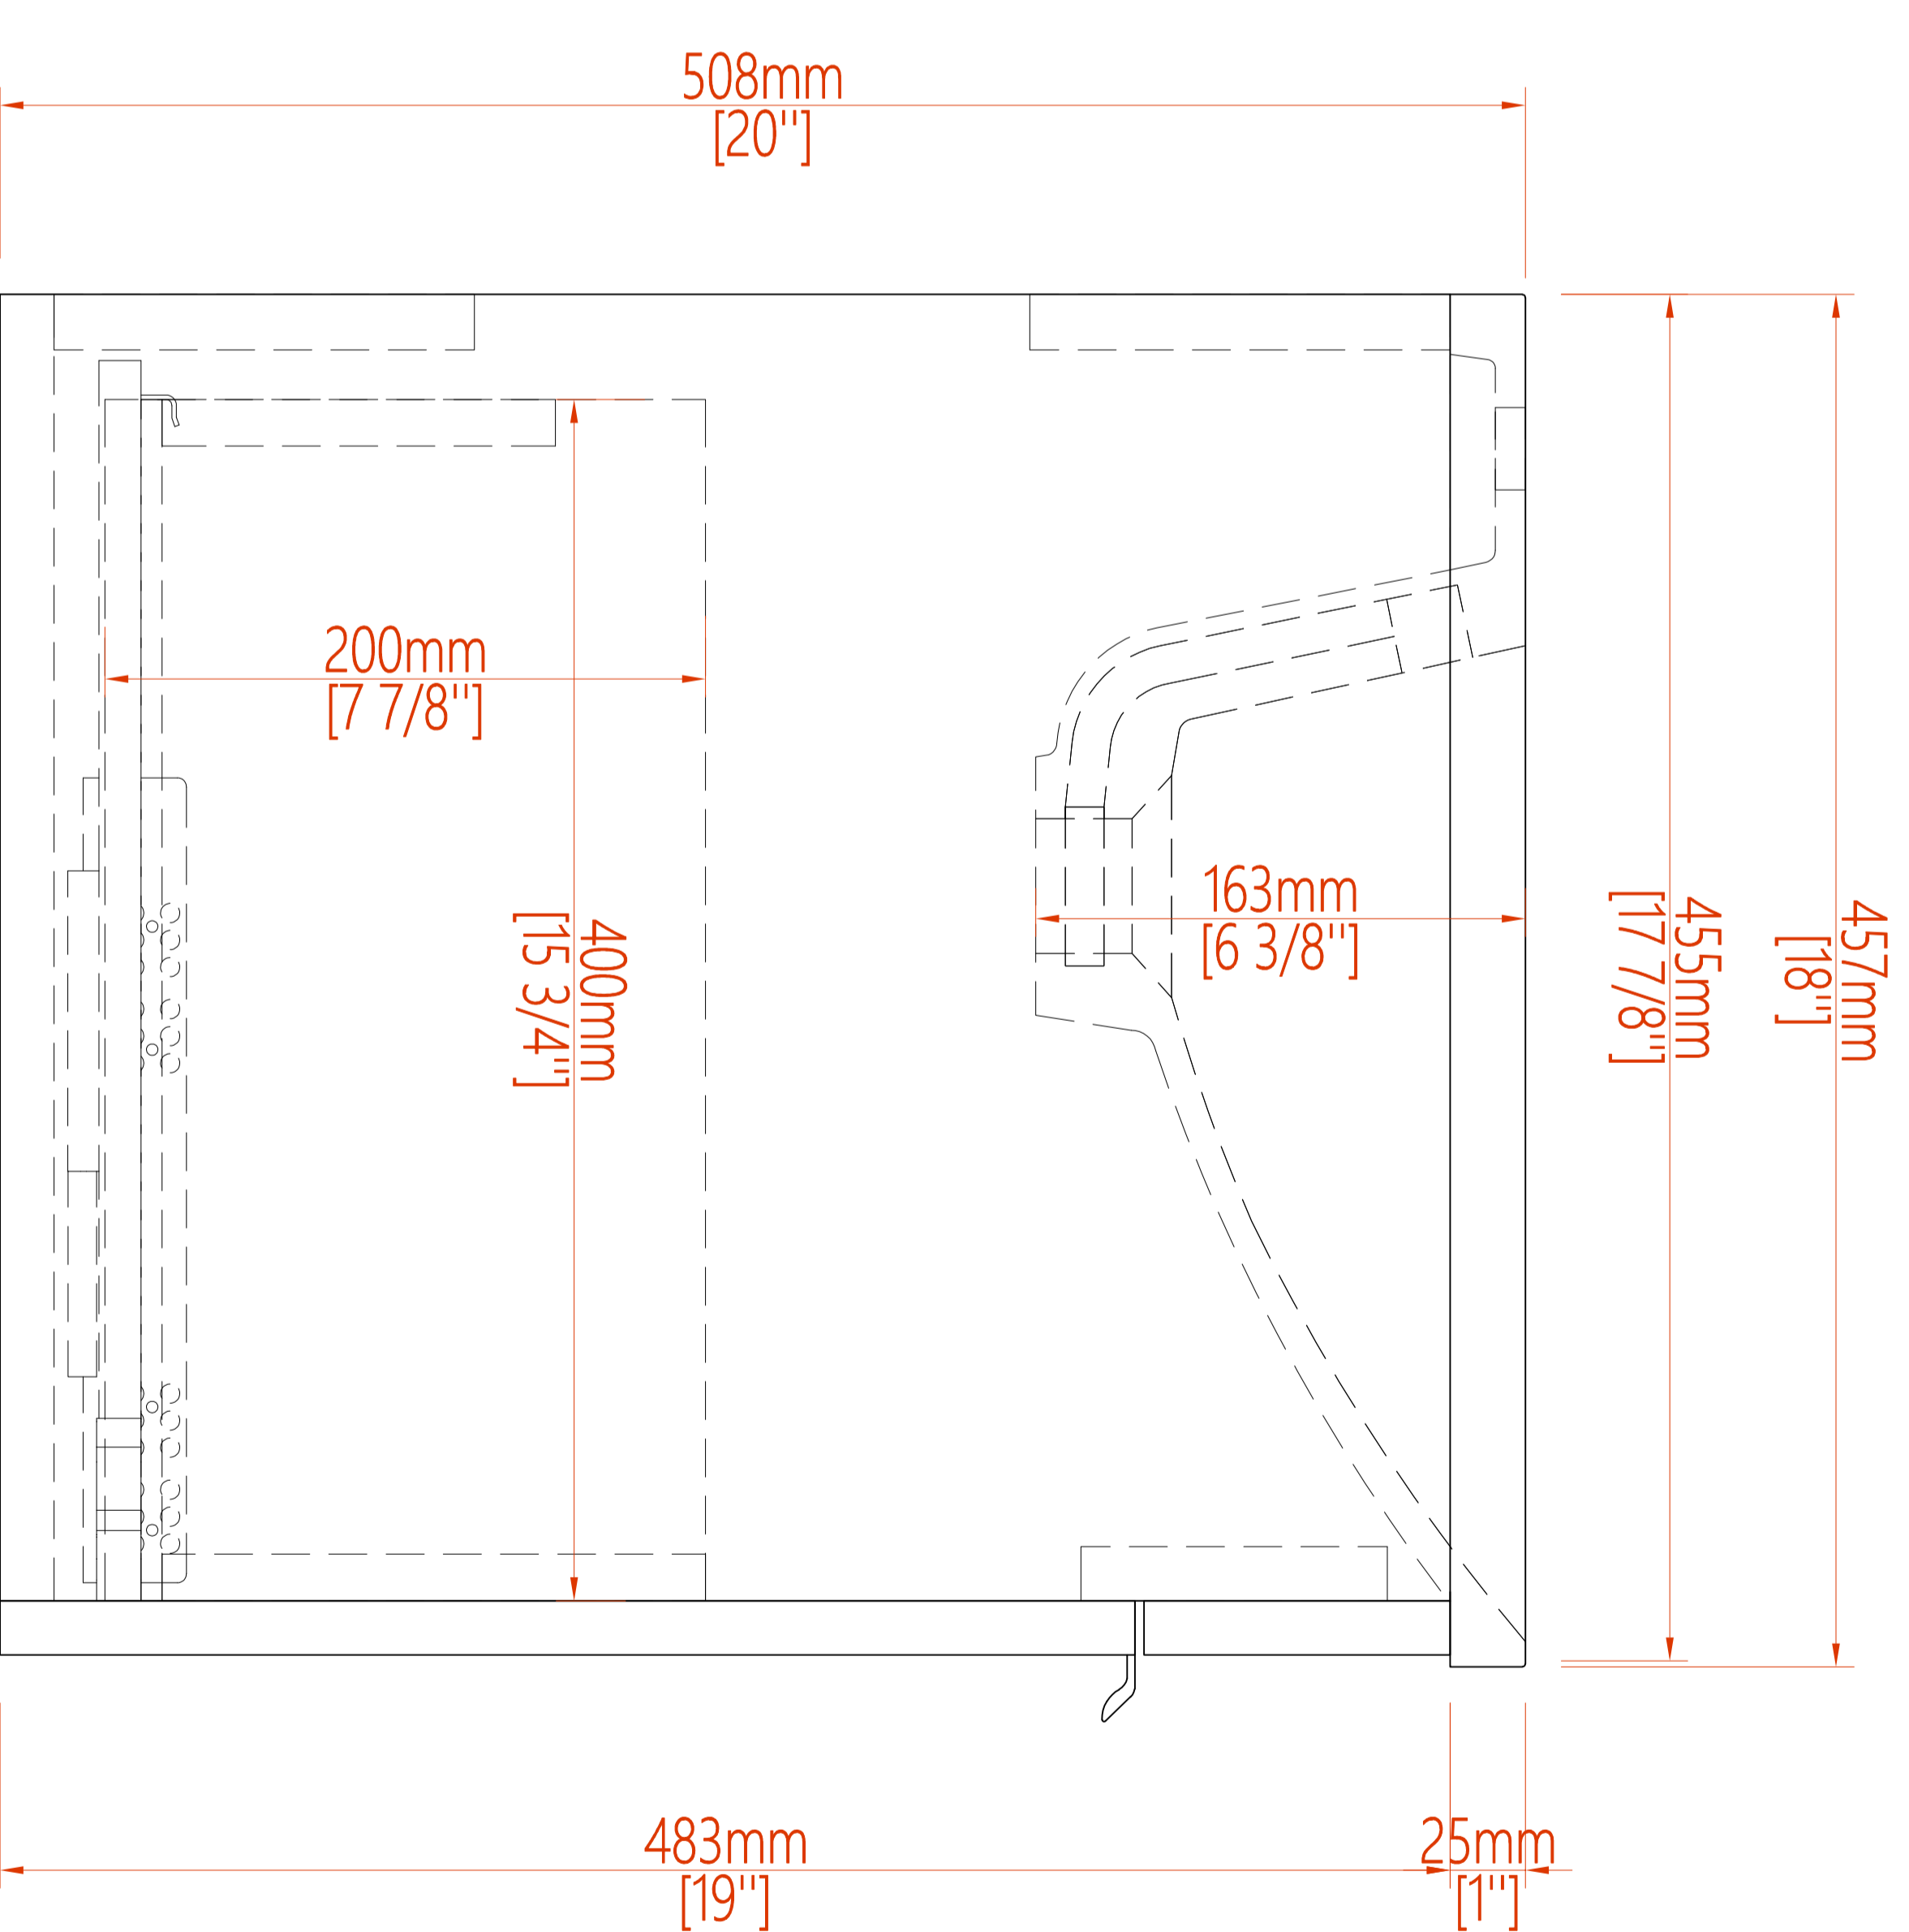

AC-7600GW-30

TOP VIEW

BACK VIEW

FRONT VIEW

SIDE VIEW