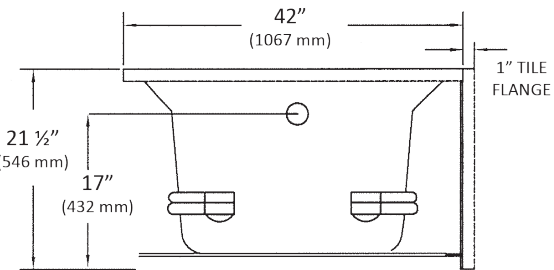

# PRO-FIT® WHIRLPPOOL & BATHTUB

4272 TFS 71 3/4" x 42" x 21 1/2"

Model number: 6128/6628 LH, 6129/6629 RH

CENTER OVERFLOW

**NOTES:**

1. Pump location shown for clarity.
2. Required pump motor access is 20" W x 15" H.
3. Measurements may vary 1/4" (+/-).
4. Apron is integral with optional removable access panels.
5. Removable access panel provides access to blower/motor.
6. Specify LH or RH drain when ordering.

**SPECIFICATIONS:**

<b>Dimensions:</b>	71 3/4" x 42" x 21 1/2"	<b>Number of jets:</b>	6
<b>Material:</b>	Acrylic, fiberglass reinforced	<b>Weight:</b>	125 lbs.
<b>Pump Motor:</b>	120 V, 60 HZ, 6.0 Amp, Single Speed, Premounted	<b>Water Capacity:</b>	80 gals max., 55 gals min.
<b>Electrical Requirements:</b>	120 V, 15 Amp, GFCI Protected	<b>Floor Loading:</b>	47 lbs./sq.ft.
<b>On/Off Control:</b>	Air Switch	<b>Shipping Weight:</b>	155 lbs.