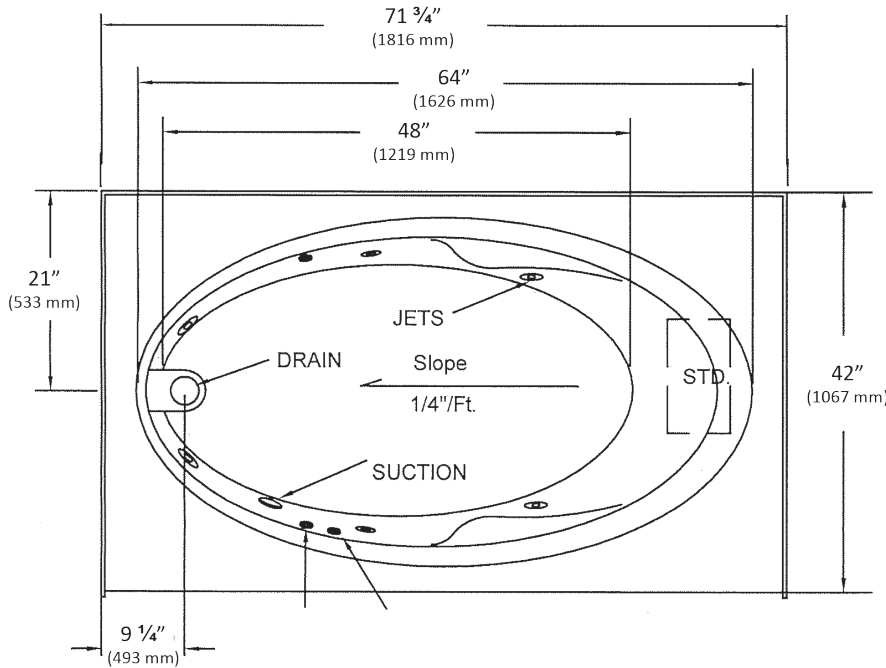

# PRO-FIT® WHIRLPPOOL & BATHTUB

4272 TFS 71 3/4" x 42" x 21 1/2"

Model number: 6128/6628 LH, 6129/6629 RH

CENTER OVERFLOW

**NOTES:**

1. Pump location shown for clarity.
2. Required pump motor access is 20" W x 15" H.
3. Measurements may vary 1/4" (+/-).
4. Apron is integral with optional removable access panels.
5. Removable access panel provides access to blower/motor.
6. Specify LH or RH drain when ordering.

**SPECIFICATIONS:**

<b>Dimensions:</b>	71 3/4" x 42" x 21 1/2"	<b>Number of jets:</b>	6
<b>Material:</b>	Acrylic, fiberglass reinforced	<b>Weight:</b>	125 lbs.
<b>Pump Motor:</b>	120 V, 60 HZ, 6.0 Amp, Single Speed, Premounted	<b>Water Capacity:</b>	80 gals max., 55 gals min.
<b>Electrical Requirements:</b>	120 V, 15 Amp, GFCI Protected	<b>Floor Loading:</b>	47 lbs./sq.ft.
<b>On/Off Control:</b>	Air Switch	<b>Shipping Weight:</b>	155 lbs.