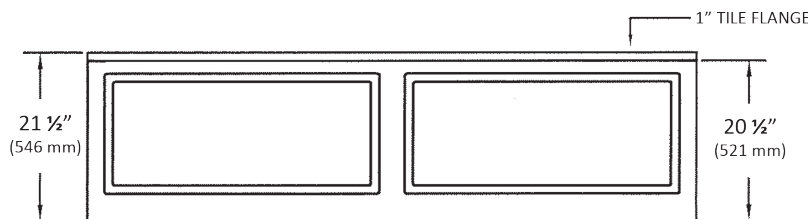

# PRO-FIT® WHIRLPPOOL & BATHTUB

4272 TFS 71 3/4" x 42" x 21 1/2"

Model number: 6128/6628 LH, 6129/6629 RH

CENTER OVERFLOW

**NOTES:**

1. Pump location shown for clarity.
2. Required pump motor access is 20" W x 15" H.
3. Measurements may vary 1/4" (+/-).
4. Apron is integral with optional removable access panels.
5. Removable access panel provides access to blower/motor.
6. Specify LH or RH drain when ordering.

**SPECIFICATIONS:**

<b>Dimensions:</b>	71 3/4" x 42" x 21 1/2"	<b>Number of jets:</b>	6
<b>Material:</b>	Acrylic, fiberglass reinforced	<b>Weight:</b>	125 lbs.
<b>Pump Motor:</b>	120 V, 60 HZ, 6.0 Amp, Single Speed, Premounted	<b>Water Capacity:</b>	80 gals max., 55 gals min.
<b>Electrical Requirements:</b>	120 V, 15 Amp, GFCI Protected	<b>Floor Loading:</b>	47 lbs./sq.ft.
<b>On/Off Control:</b>	Air Switch	<b>Shipping Weight:</b>	155 lbs.