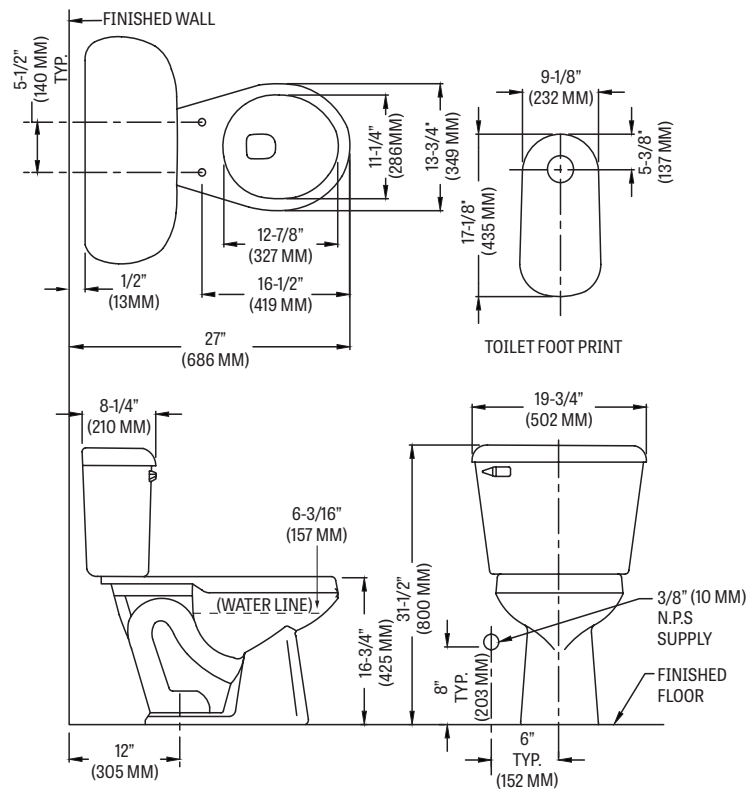

117CTK PRO-FIT® 4

Complete Toilet Kit, Round Front, SmartHeight™, Vitreous China, Two-Piece Toilet

SPECIFICATIONS

MODEL #	DESCRIPTION	CODES/STANDARDS
117CTK	Round front SmartHeight™ (1.6 gpf / 6.0 lpf) two-piece, complete toilet kit.	

MATERIAL	Vitreous China
WATER PRESSURE RANGE	20 to 80 PSI
FLUSH SYSTEM	2" Flush Tower
WATER USAGE	1.6 gpf / 6.0 lpf
WATER SURFACE AREA	8" X 9"
ROUGH-IN	12"
MaP RATING	800 grams

TRAP DIAMETER	2"
TRAP SEAL	2-7/8"
SHIPPING WEIGHT	Model 117CTK - 85 lbs. (38.5 kg)
WARRANTY	Vitreous China - Limited Lifetime Tank Trim - Limited One Year

TECHNICAL INFORMATION

Note: these dimensions are nominal and subject to change without notice.

Fixture performance and specifications meet or exceed ASME A112.19.2/CSA B45.1 standards, and other state and local codes.