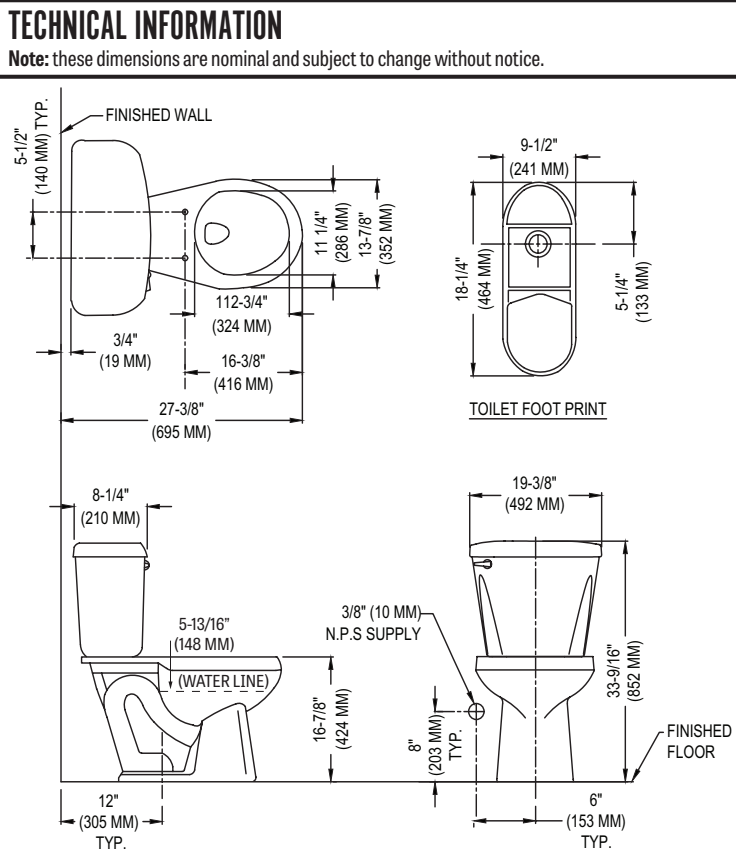

388-376RH SUMMIT® PRO

Round Front, SmartHeight™, Vitreous China, Two-Piece Toilet

FEATURES

- High performance MagnaFlush™ flushing technology
- 1.6 gpf / 6.0 lpf low water consumption
- Round front, SmartHeight™ bowl
- SmartFasten™ 3-bolt tank-to-bowl connection
- 3" Rigid Flapper flush valve – requires less force to flush, is more consistent and uses a simple universal repair part/seal
- Fluidmaster® pilot operated anti-siphon fill valve
- 12" rough-in
- Model 59RH color match, metal trip lever
- 2" glazed trapway
- The Mansfield® limited lifetime warranty on china, Five-year limited warranty on tank trim
- Available in White

COMPONENTS

MODEL #	DESCRIPTION	CODES/STANDARDS
388-376RH	Round front, SmartHeight™, two-piece toilet. Less toilet seat and supply.	 
388	Round front, SmartHeight™ toilet bowl only. Less supply.	
376RH	Tank and cover only, with right hand, front-mount, color match, metal trip lever. Less supply.	
TANK TRIM & REPLACEMENT PARTS		
59RH	Trip lever - color match, metal trip lever, right hand	
2037-1212	Summit® 1.6 rigid flapper flush valve	
400A	Fluidmaster® anti-siphon pilot fill valve	
2206	Anti-siphon pilot fill valve (compatible replacement)	
630-0030	Replacement flush valve seal	
386-LID	Tank lid	

Round Front, SmartHeight™, Vitreous China, Two-Piece Toilet

SPECIFICATIONS

MODEL #	DESCRIPTION	CODES/STANDARDS
388-376RH	Round front, SmartHeight™ (1.6 gpf/6.0 lpf) two-piece toilet	 

MATERIAL	Vitreous China
WATER PRESSURE RANGE	20 to 80 PSI
FLUSH SYSTEM	MagnaFlush™ flushing technology
WATER USAGE	1.6 gpf / 6.0 lpf
WATER SURFACE AREA	8" X 9"
ROUGH-IN	12"
MaP RATING	1,000 grams

TRAP DIAMETER	2"
TRAP SEAL	2-1/4"
SHIPPING WEIGHT	Model 388 - 52 lbs. (23.5 kg) Model 376RH - 36 lbs. (16.3 kg)
WARRANTY	Vitreous China - Limited Lifetime Tank Trim - Limited Five Year

TANK OPTIONS	TECHNICAL INFORMATION
376	Variation of model 376RH, with left hand trip lever.