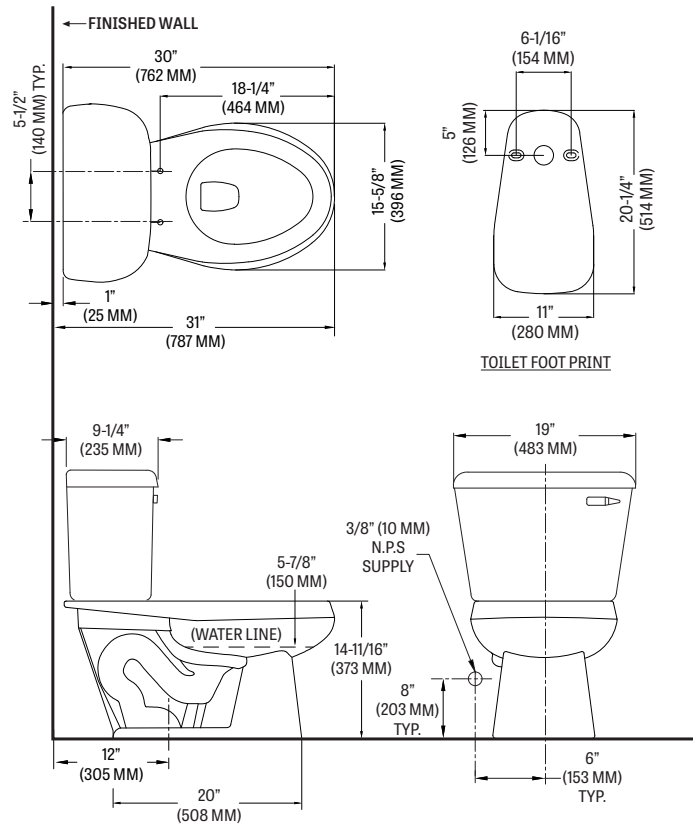

147-153RH QUANTUMONE™

MANSFIELD®

Elongated Front, Vitreous China, Two-Piece Toilet

FEATURES

- Pressure-assist, high efficiency toilet (HET)
- 1.0 gpf / 3.8 lpf ultra-low water consumption
- SAVES up to 40% more water than conventional 1.6 gpf flushing systems
- Elongated front bowl
- 12" rough-in
- Model 49RH chrome-plated, metal trip lever
- 2" glazed trapway
- The Mansfield® Limited Lifetime Warranty
Flushmate five-year limited warranty on vessel
- Available in white

147-153RH QUANTUMONE™

Elongated Front, Vitreous China, Two-Piece Toilet

SPECIFICATIONS

MODEL #	DESCRIPTION	CODES/STANDARDS
147-153RH	Elongated front (1.0 gpf/3.8 lpf) two-piece toilet	 

MATERIAL	Vitreous China
WATER PRESSURE RANGE	35 to 80 PSI
FLUSH SYSTEM	Flushmate IV™ flushing technology
WATER USAGE	1.0 gpf / 3.8 lpf
WATER SURFACE AREA	8-3/4' X 10-3/8'
ROUGH-IN	12'
MAP RATING	Pending

TRAP DIAMETER	2'
TRAP SEAL	2-1/4'
SHIPPING WEIGHT	Model 147 - 50 lbs. (22 kg) Model 153RH - 43 lbs. (19.5 kg)
WARRANTY	Vitreous China - Limited Lifetime Vessel - Limited Five-Year (Flushmate)

TECHNICAL INFORMATION

Note: these dimensions are nominal and subject to change without notice.

Fixture performance and specifications meet or exceed ASME A112.19.2-2013/CSA B45.1-13 standards, and other state and local codes.