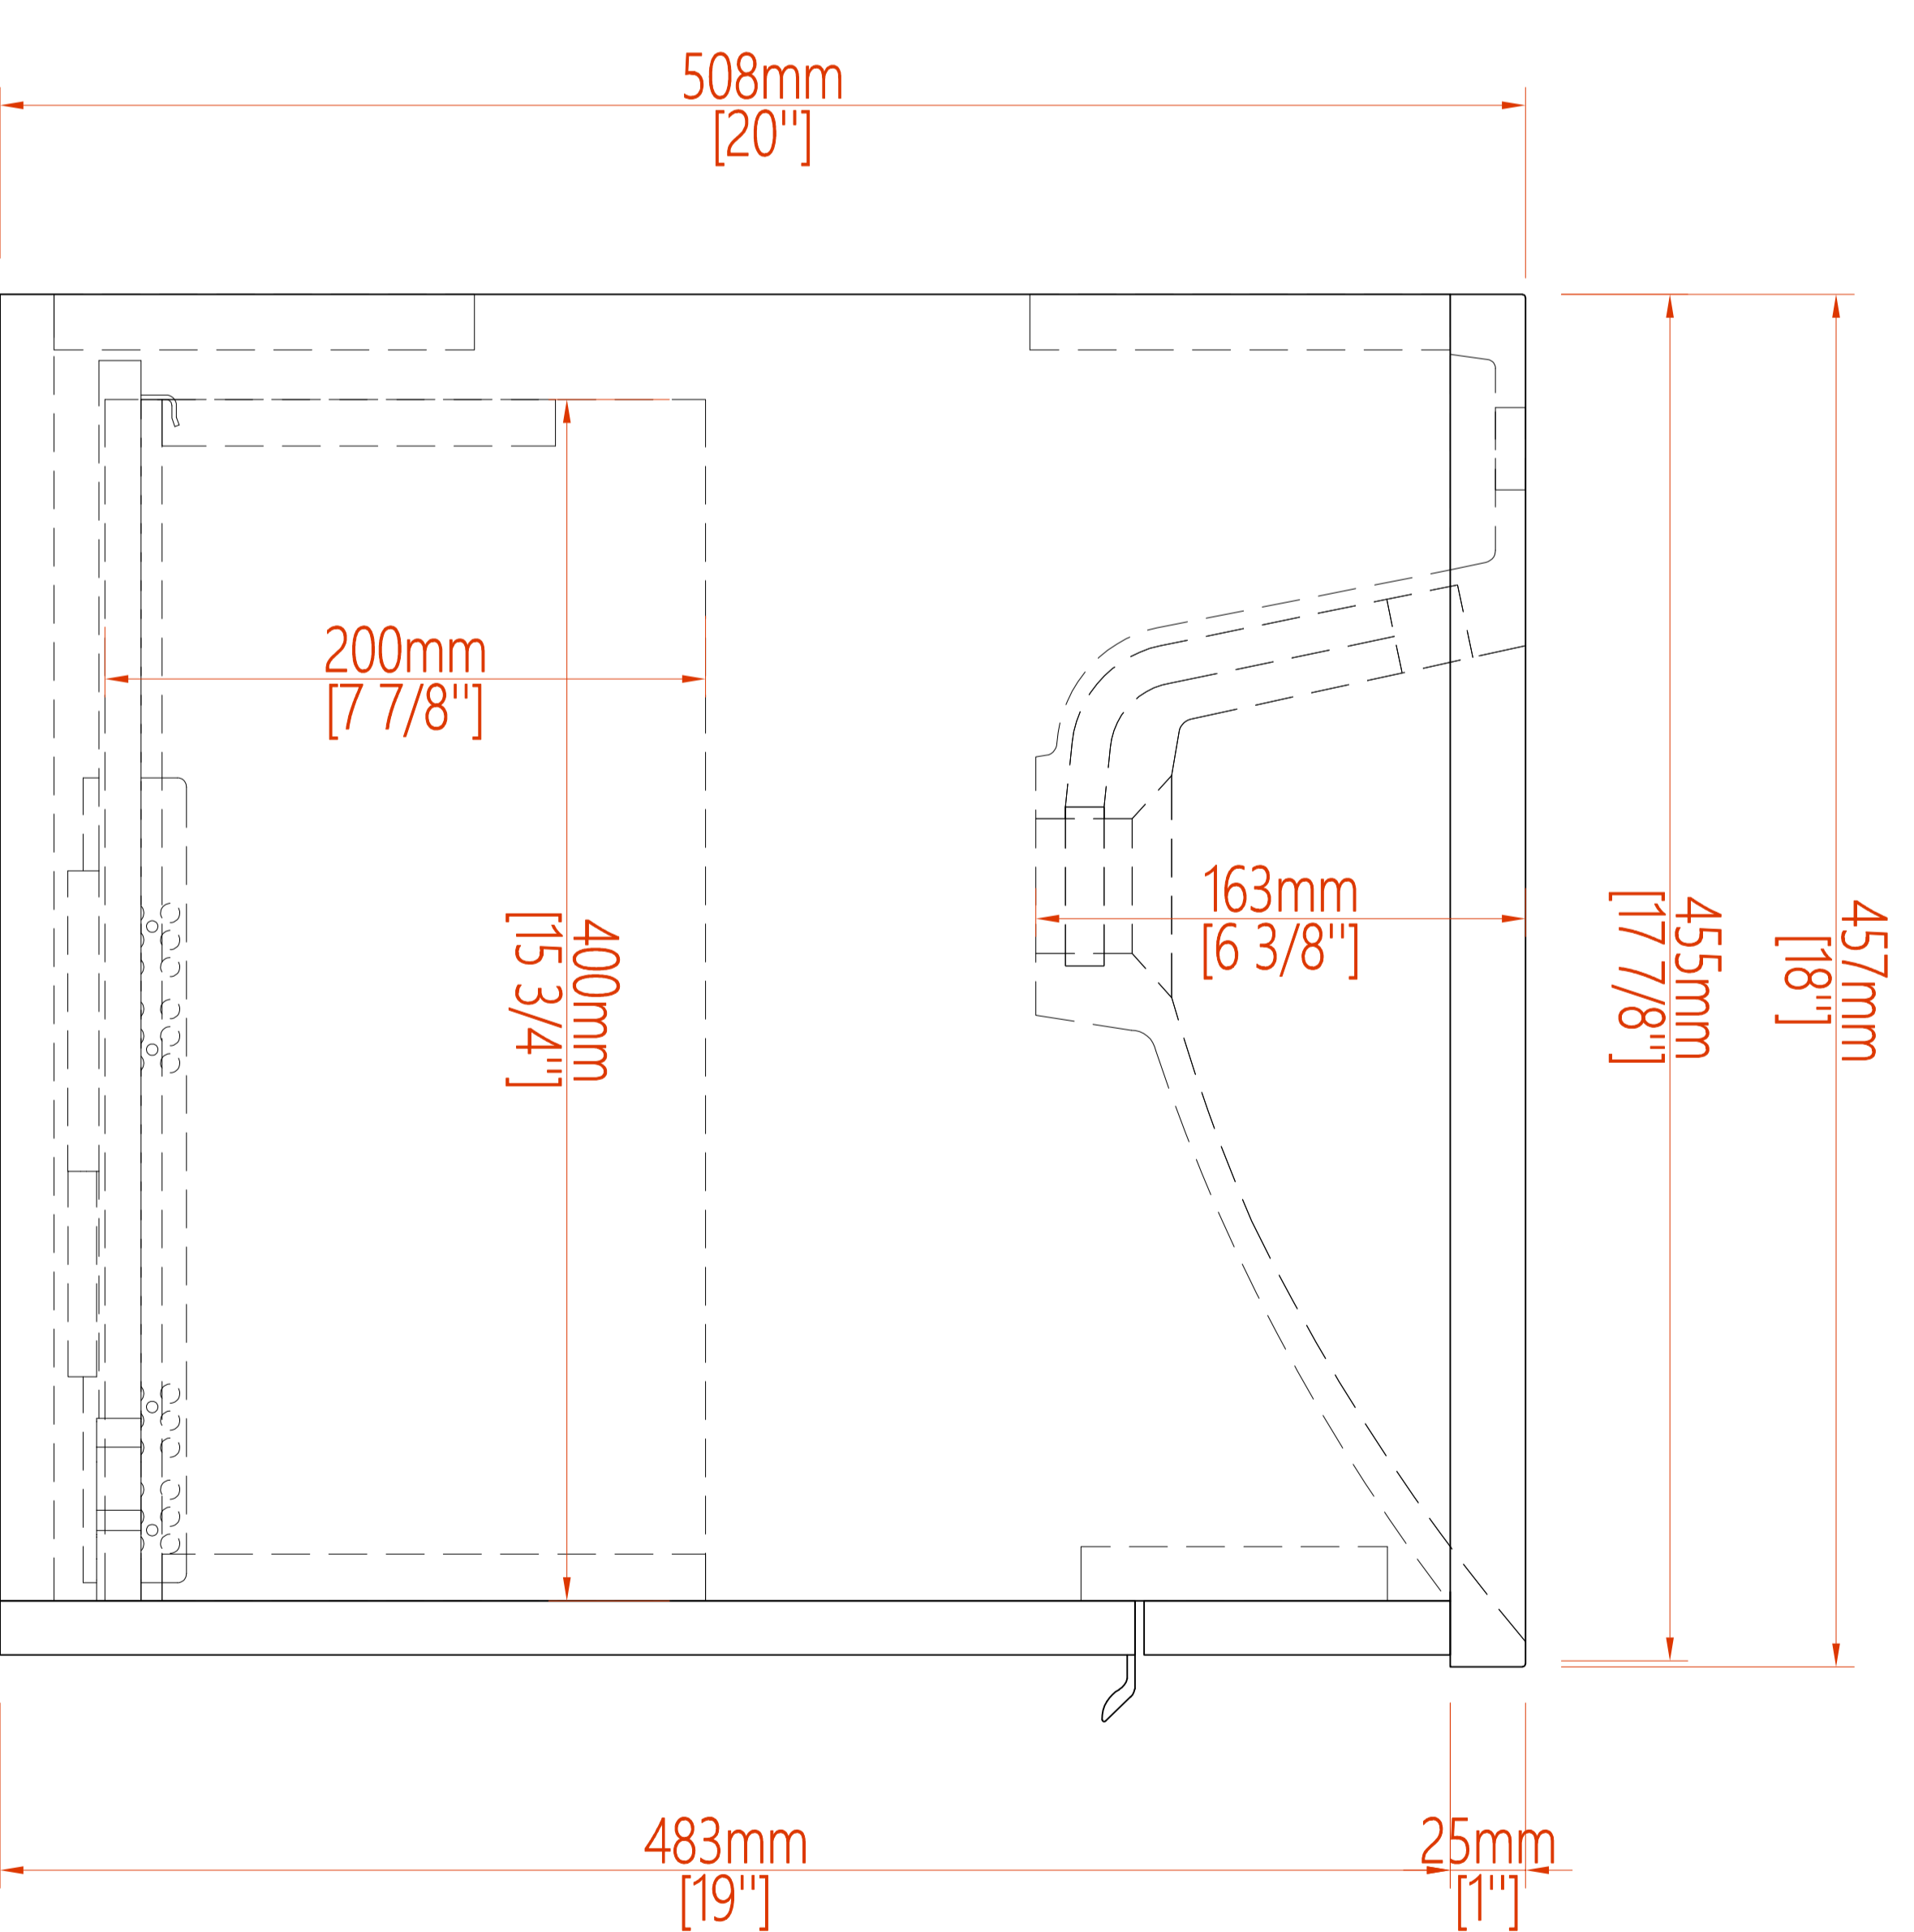

# AC-7600WT-30

TOP VIEW

FRONT VIEW

BACK VIEW

SIDE VIEW