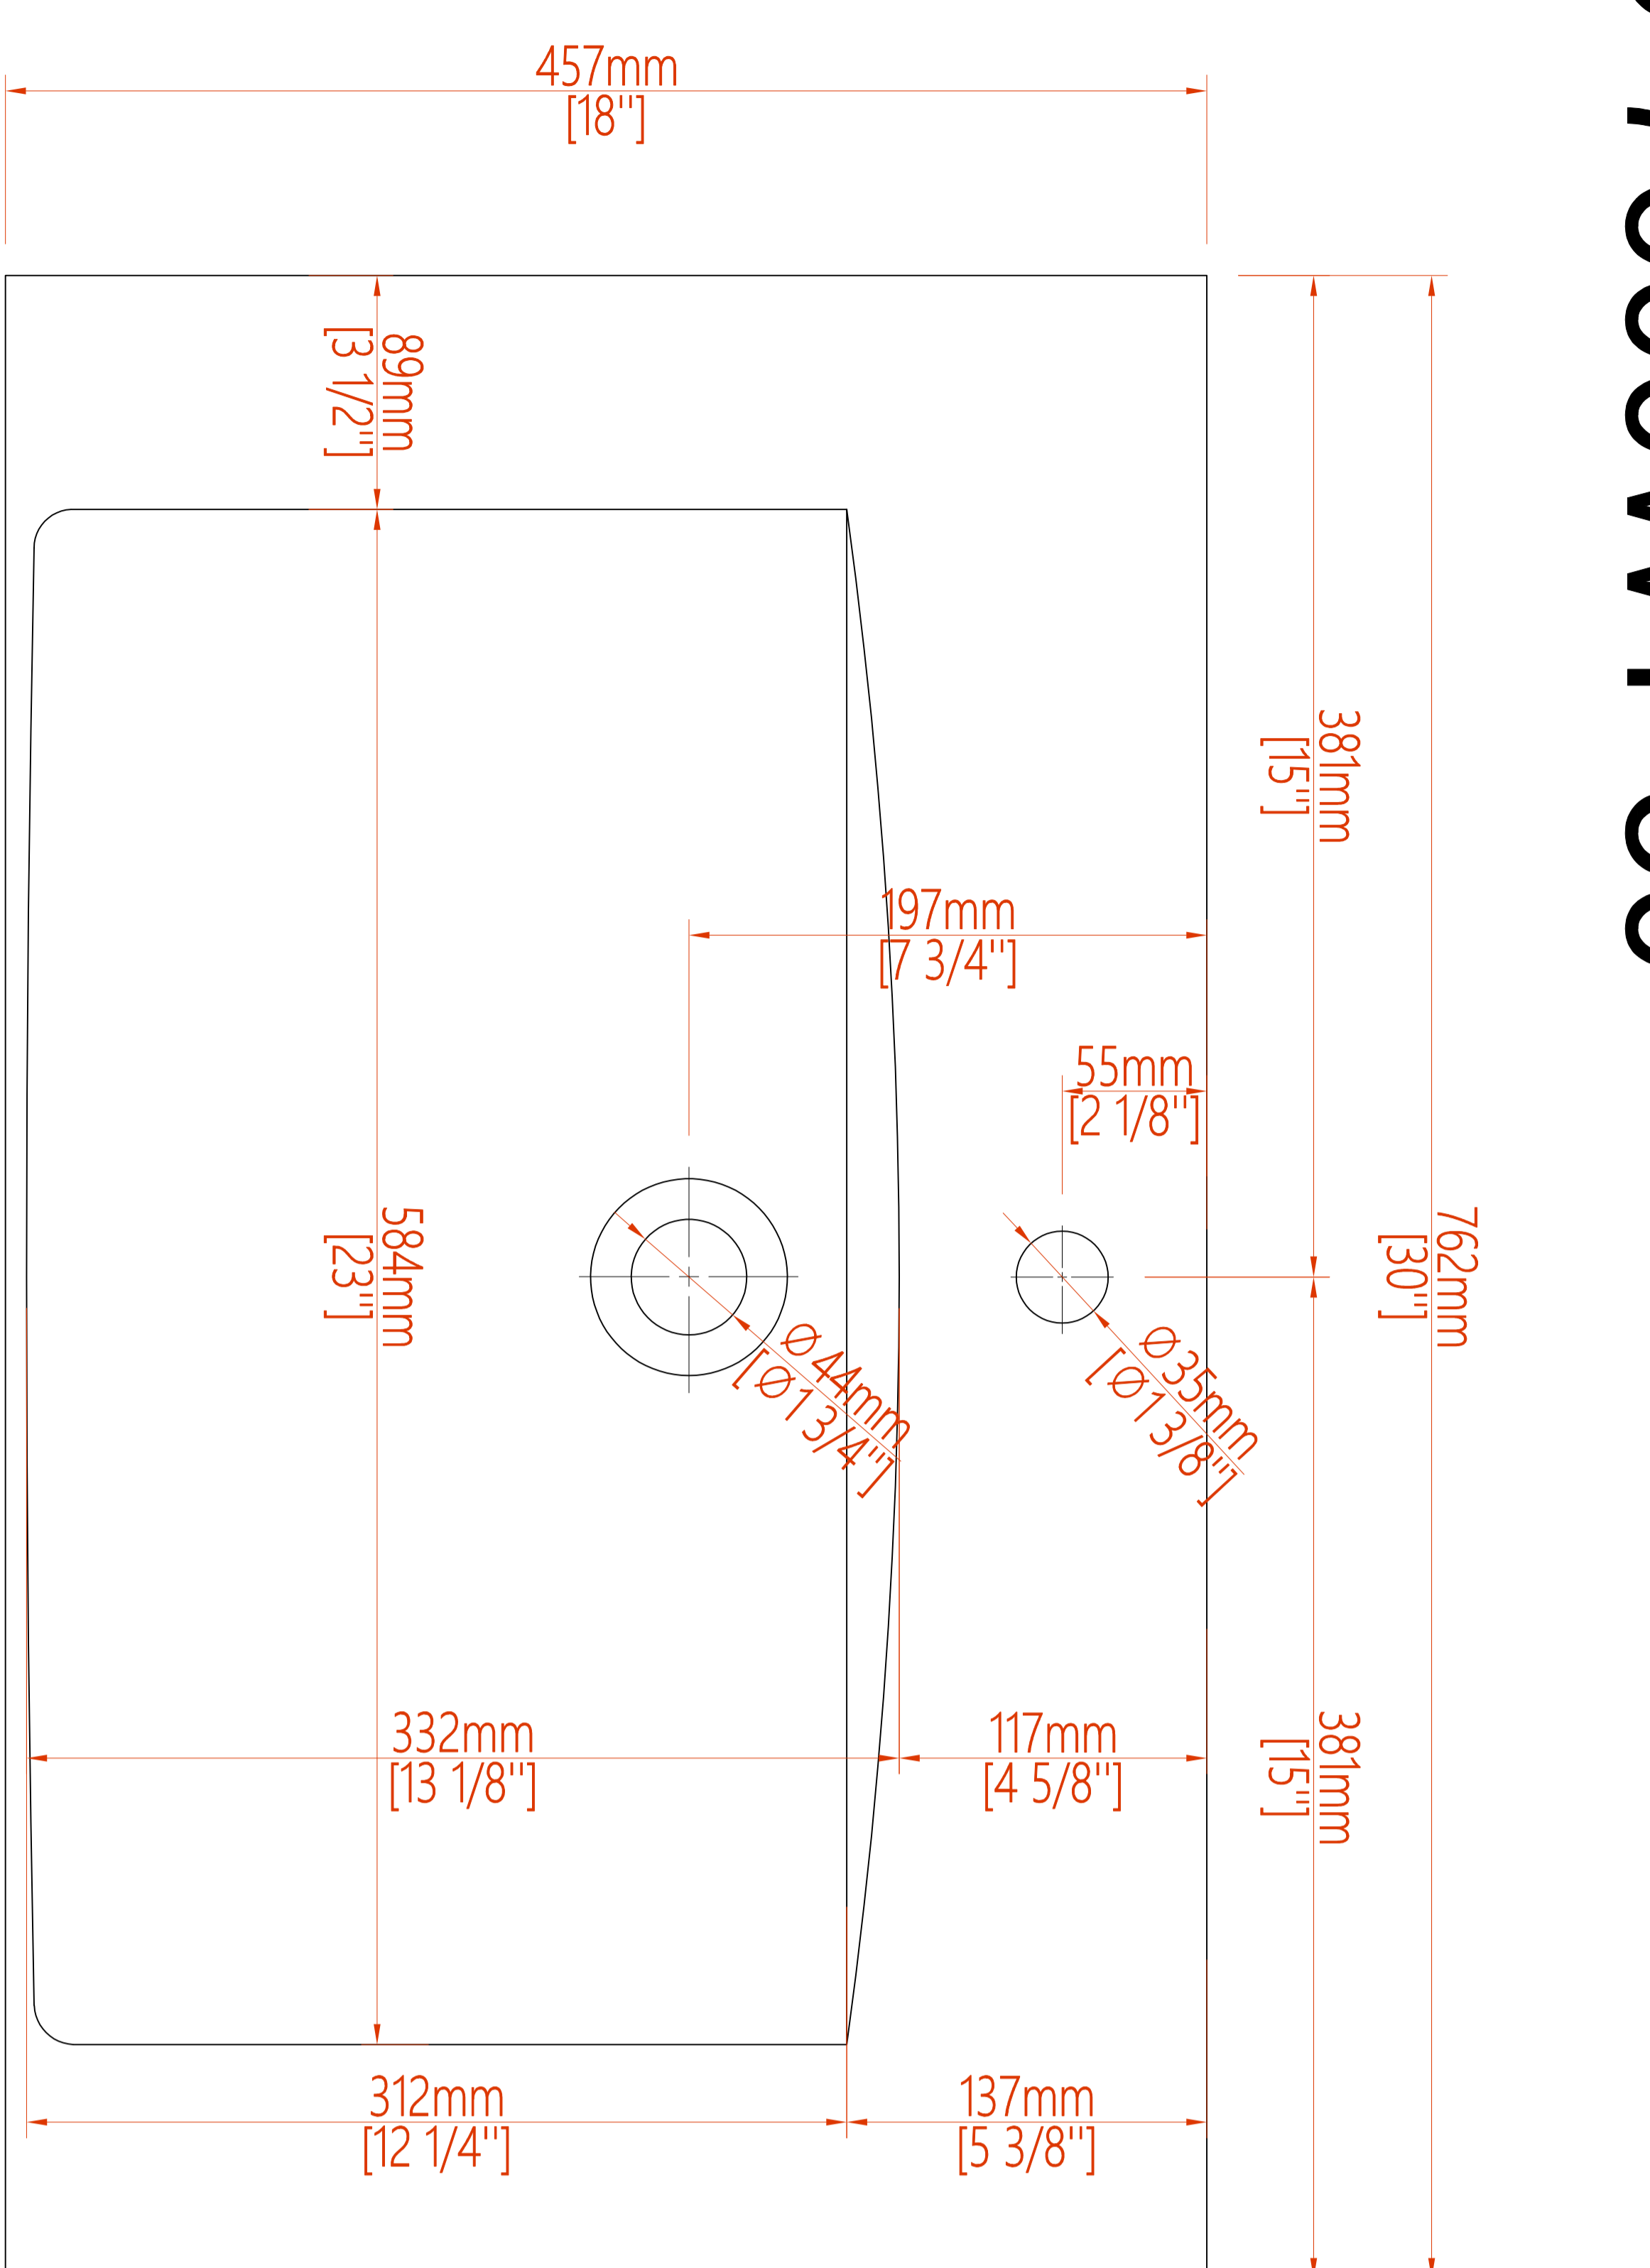

# AC-7600WT-30

TOP VIEW

FRONT VIEW

BACK VIEW

SIDE VIEW