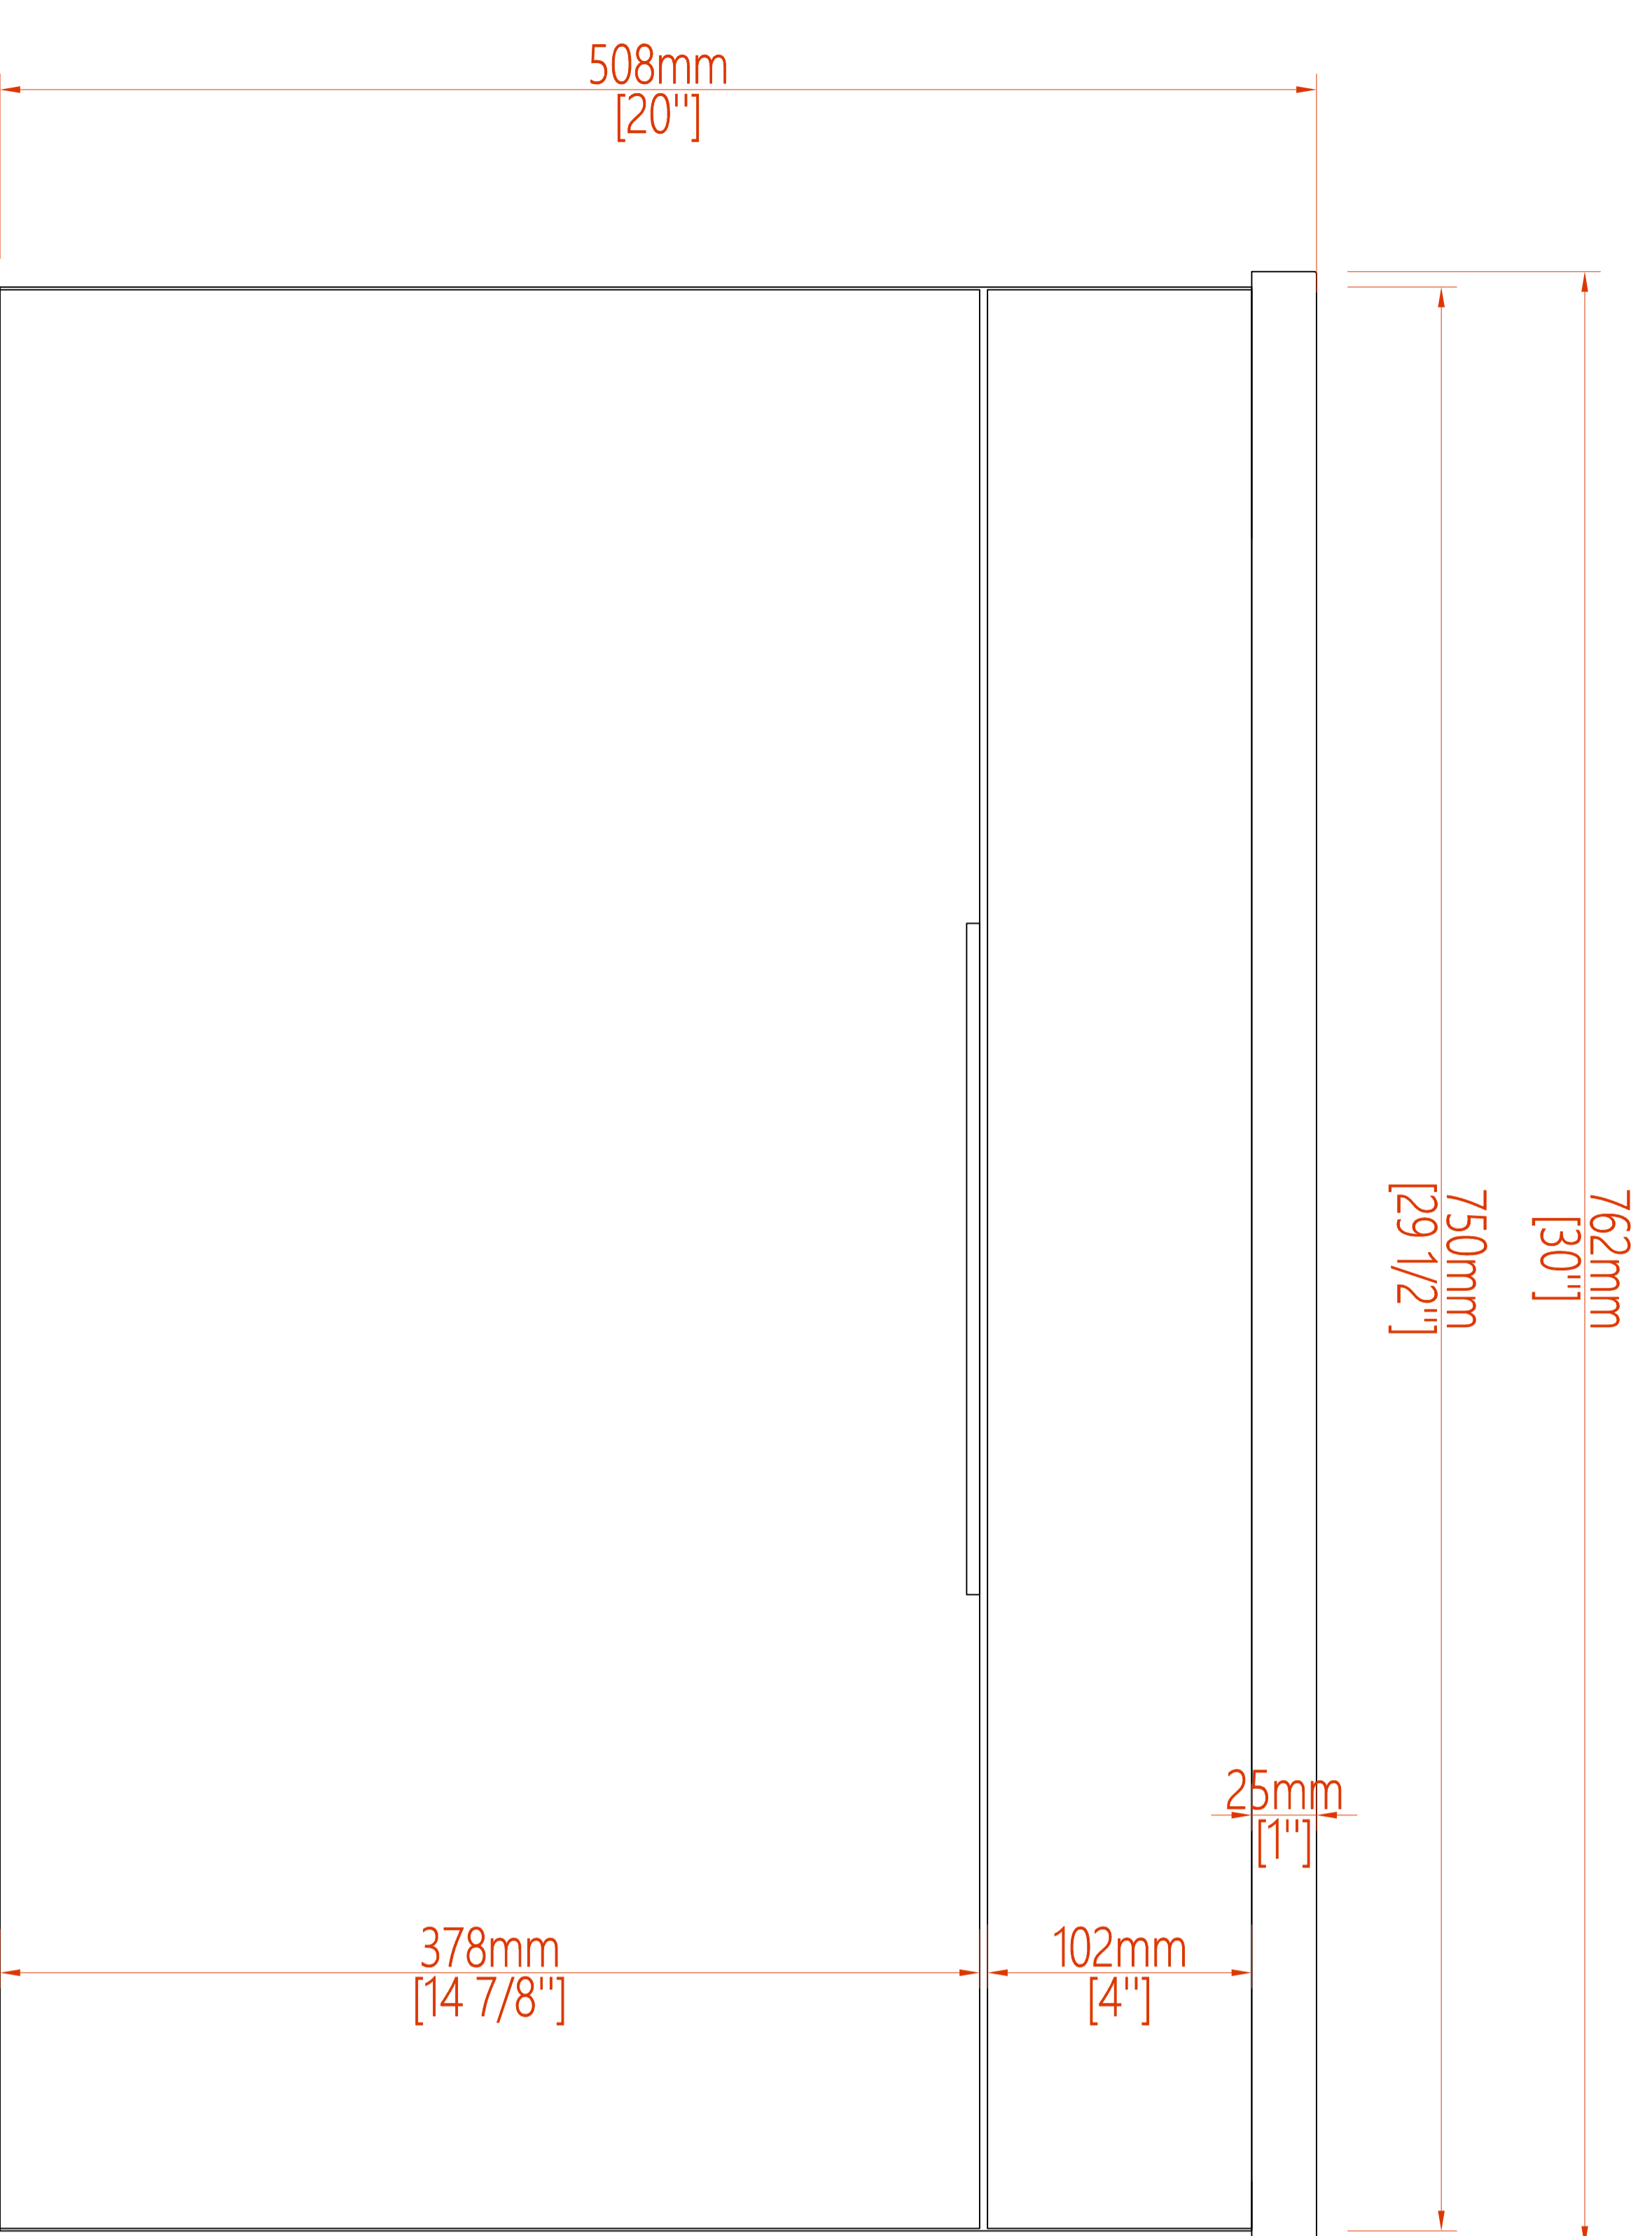

# AC-7600WT-30

TOP VIEW

FRONT VIEW

BACK VIEW

SIDE VIEW