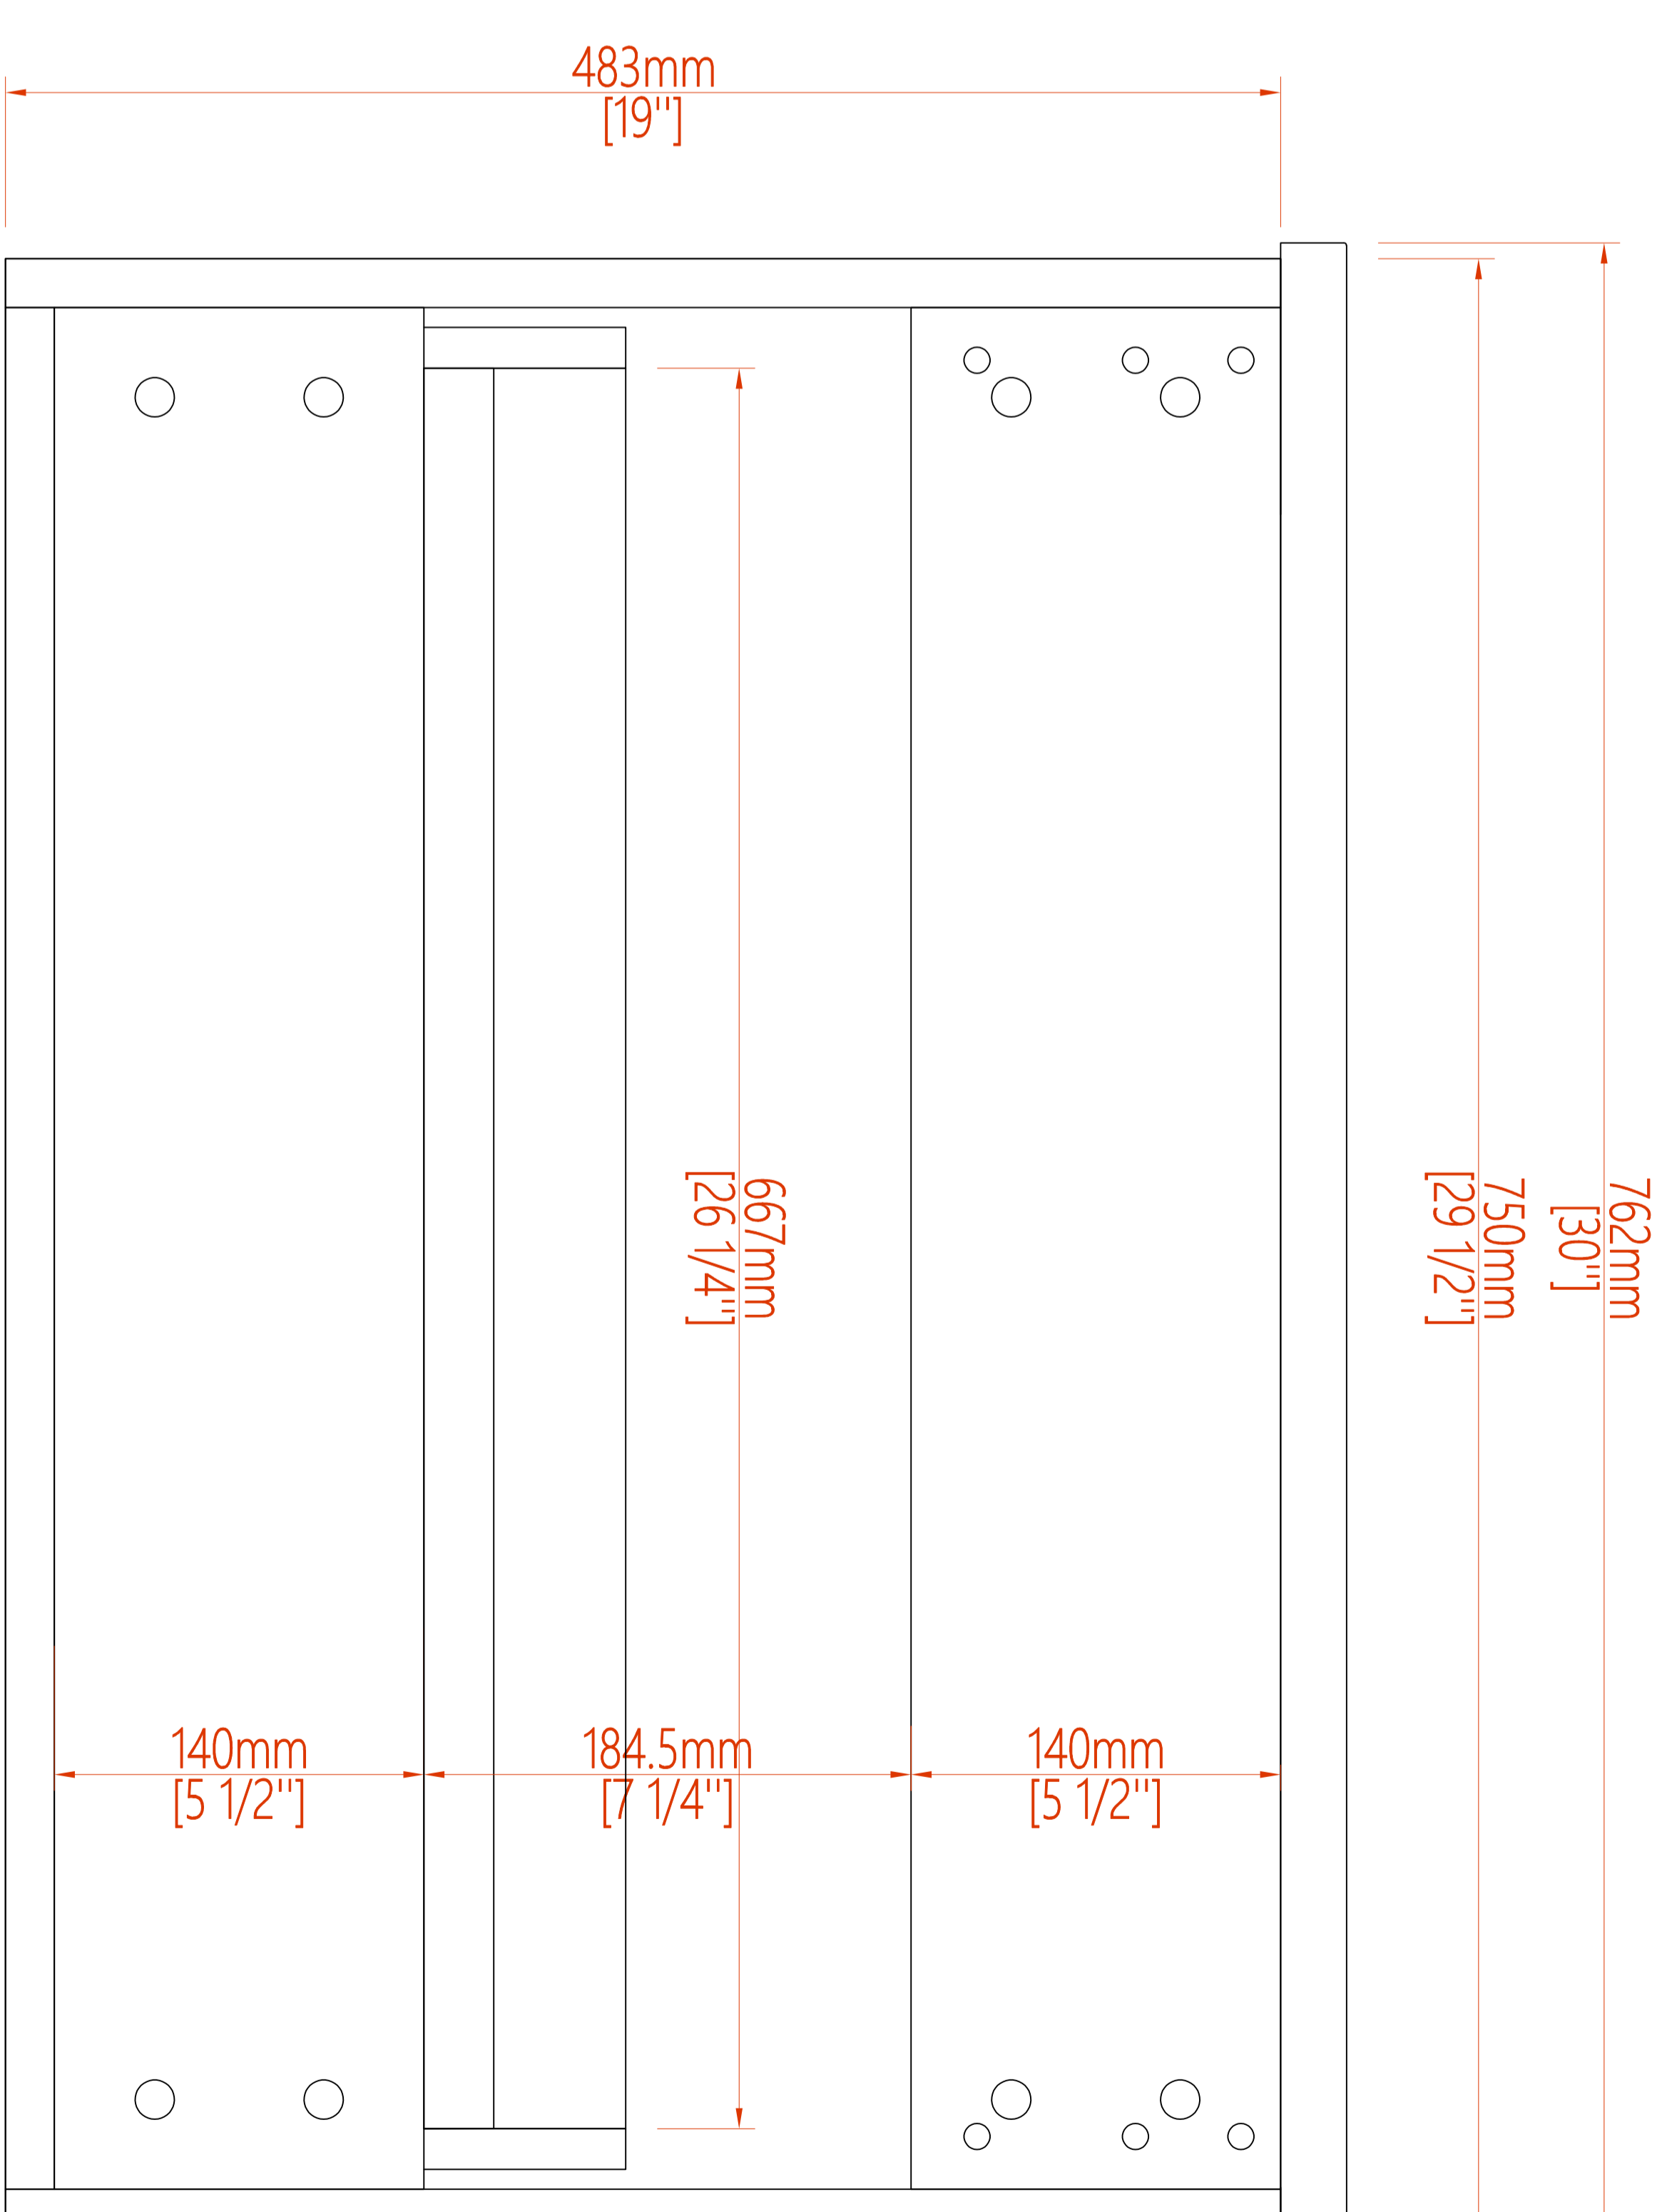

# AC-7600WT-30

TOP VIEW

FRONT VIEW

BACK VIEW

SIDE VIEW