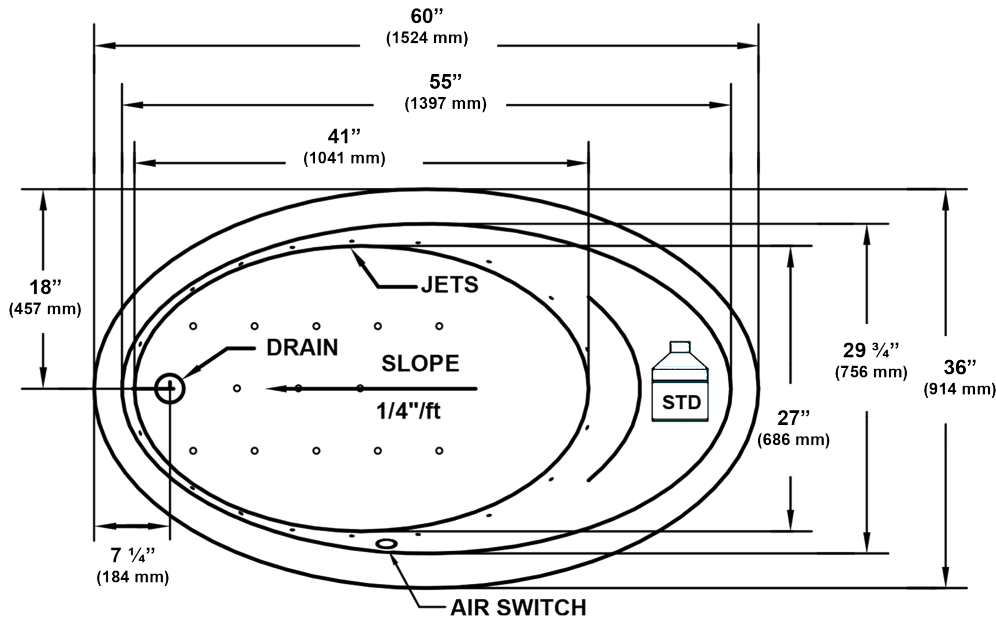

PRO-FIT® AIR MASSAGE BATH

3660 OV 60" x 36" x 21 1/4"

Model number: 6417

PLUMBING ROUGH-IN

NOTES:

1. Blower location (Standard only).
2. Required blower motor access is 20" W x 15" H.
3. Measurements may vary 1/4" (+/-).
4. Optional removable apron is not available on this unit.
5. Installer note: due to the freeform shape of the tub shell, it is recommended that the tub be on the job before making the final cut-out for drop-in installation.

SPECIFICATIONS:

Dimensions:	60" x 36" x 21 1/4"	Number of air jets:	28
Material:	Acrylic, fiberglass reinforced	Weight:	90 lbs. (41 kg)
Blower Motor:	120 V, 60 HZ, 8.0 Amp, Single Speed, 200 Watt Single Phase - Premounted	Water Capacity:	55 gals max., 36 gals min. (208 liters/136 liters)
Electrical Requirements:	120 V, 15 Amp, GFCI Protected	Floor Loading:	47 lbs./sq.ft. (229 kg/m ²)
On/Off Control:	Air Switch	Shipping Weight:	138 lbs. (63 kg)