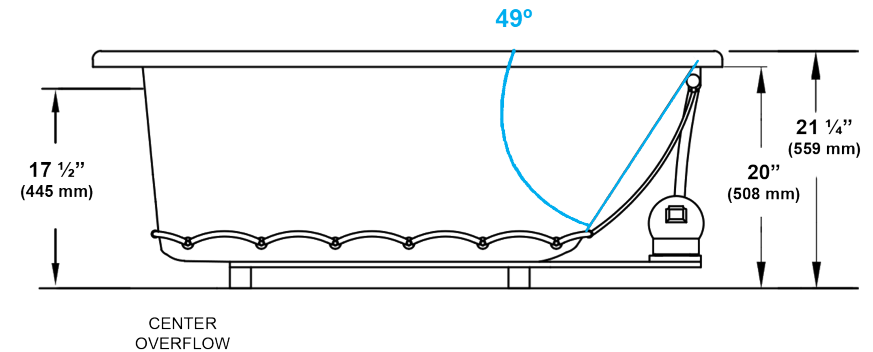

PRO-FIT® AIR MASSAGE BATH

3660 OV 60" x 36" x 21 1/4"

Model number: 6417

PLUMBING ROUGH-IN

NOTES:

1. Blower location (Standard only).
2. Required blower motor access is 20" W x 15" H.
3. Measurements may vary 1/4" (+/-).
4. Optional removable apron is not available on this unit.
5. Installer note: due to the freeform shape of the tub shell, it is recommended that the tub be on the job before making the final cut-out for drop-in installation.

SPECIFICATIONS:

Dimensions:	60" x 36" x 21 1/4"	Number of air jets:	28
Material:	Acrylic, fiberglass reinforced	Weight:	90 lbs. (41 kg)
Blower Motor:	120 V, 60 HZ, 8.0 Amp, Single Speed, 200 Watt Single Phase - Premounted	Water Capacity:	55 gals max., 36 gals min. (208 liters/136 liters)
Electrical Requirements:	120 V, 15 Amp, GFCI Protected	Floor Loading:	47 lbs./sq.ft. (229 kg/m ²)
On/Off Control:	Air Switch	Shipping Weight:	138 lbs. (63 kg)