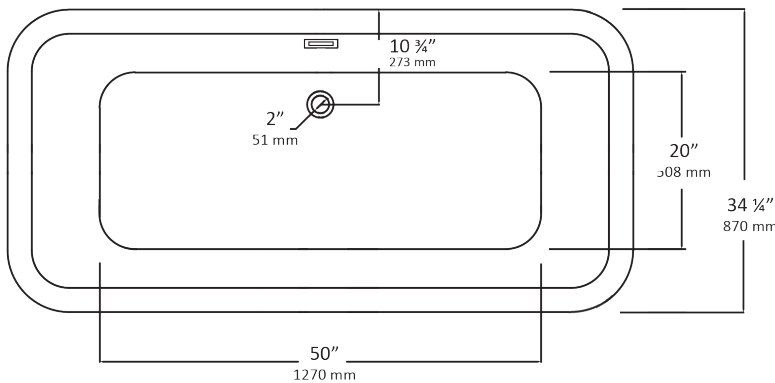

Water Capacity: 80 Gals.
Bath Weight: 140 Lbs.
Shipping Weight: 180 Lbs.