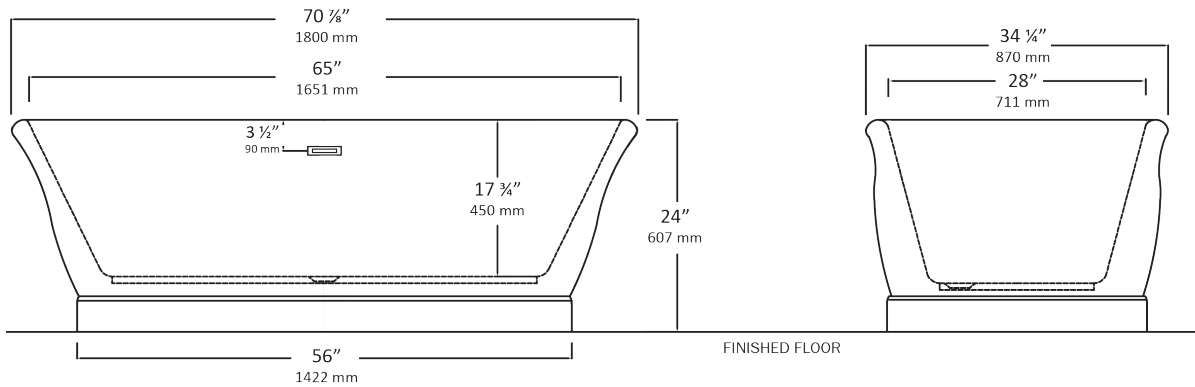

5758 BRIGITTE™

MANSFIELD™

Whitley™ Collection Freestanding Bath

FEATURES

- High-gloss, solid acrylic construction with fiberglass reinforcement for strength and rigidity.
- Adjustable leveling legs for easy installation.
- Center drain for two person comfort.
- Easy-to-use, tip toe drain included in choice of White, Chrome, Brass, Brushed Nickel or Oil Rubbed Bronze finishes.
- Integrated waste and overflow eliminates the hassle of hard-to-reach drain connections.
- Ten-year warranty
- Available in white

SPECIFICATIONS

MODEL #	DESCRIPTION	CODES/STANDARDS
5758	Whitley™ Collection Freestanding Bath	

COLOR	White
SIZE	71" x 34" x 24"
MATERIAL	Acrylic
WATER CAPACITY	80 Gallons

IMMERSION DEPTH	15 in.
BATH WEIGHT	140 lbs.
SHIPPING WEIGHT	180 lbs.
WARRANTY	Ten Year

5758 BRIGITTE™

Whitley™ Collection Freestanding Bath

SPECIFICATIONS

MODEL #	DESCRIPTION	CODES/STANDARDS
5758	Whitley™ Collection Freestanding Bath	

TECHNICAL INFORMATION

Note: these dimensions are nominal and subject to change without notice.

FINISHED FLOOR

Water Capacity: 80 Gals.
Bath Weight: 140 Lbs.
Shipping Weight: 180 Lbs.