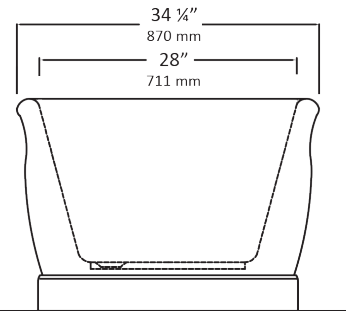

SPECIFICATIONS

MODEL #	DESCRIPTION	CODES/STANDARDS
5758	Whitley™ Collection Freestanding Bath	

COLOR	White
SIZE	71" x 34" x 24"
MATERIAL	Acrylic
WATER CAPACITY	80 Gallons

IMMERSION DEPTH	15 in.
BATH WEIGHT	140 lbs.
SHIPPING WEIGHT	180 lbs.
WARRANTY	Ten Year

5758 BRIGITTE™

Whitley™ Collection Freestanding Bath

SPECIFICATIONS

MODEL #	DESCRIPTION	CODES/STANDARDS
5758	Whitley™ Collection Freestanding Bath	

TECHNICAL INFORMATION

Note: these dimensions are nominal and subject to change without notice.

FINISHED FLOOR

Water Capacity: 80 Gals.
Bath Weight: 140 Lbs.
Shipping Weight: 180 Lbs.