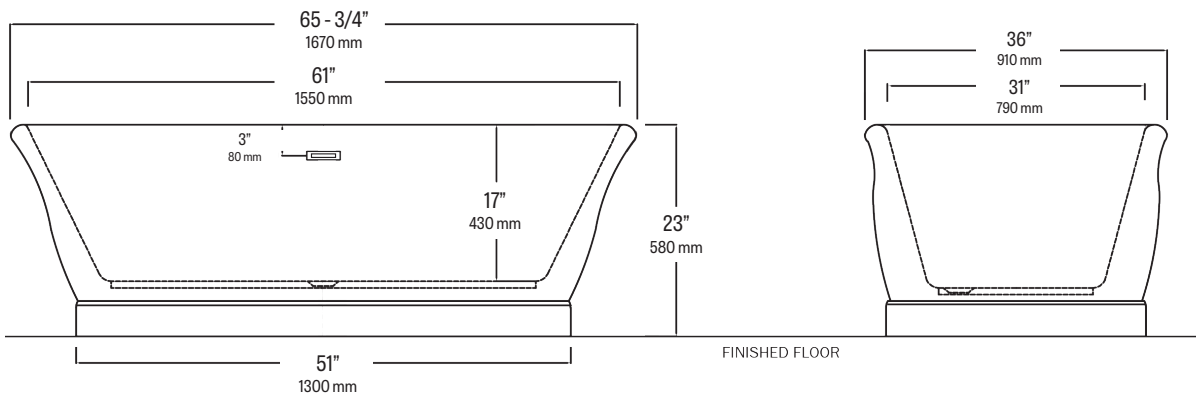

5757 BRIGITTE PETITE

Whitley™ Collection Freestanding Bath

FEATURES

- High-gloss, solid acrylic construction with fiberglass reinforcement for strength and rigidity.
- Adjustable leveling legs for easy installation.
- Center drain for two person comfort.
- Easy-to-use, tip toe drain included in White.
- Integrated waste and overflow eliminates the hassle of hard-to-reach drain connections.
- 25 year warranty.
- Available in white.

SPECIFICATIONS

MODEL #	DESCRIPTION	CODES/STANDARDS
5757	Whitley™ Collection Freestanding Bath	

COLOR	White
SIZE	66" x 36" x 23"
MATERIAL	Acrylic
WATER CAPACITY	79 Gallons

IMMERSION DEPTH	14 in.
BATH WEIGHT	130 lbs.
SHIPPING WEIGHT	175 lbs.
WARRANTY	25 Year

5757 BRIGITTE PETITE

Whitley™ Collection Freestanding Bath

SPECIFICATIONS

MODEL #	DESCRIPTION	CODES/STANDARDS
5757	Whitley™ Collection Freestanding Bath	

TECHNICAL INFORMATION

Note: these dimensions are nominal and subject to change without notice.

Water Capacity: 79 Gals.
Bath Weight: 130 Lbs.
Shipping Weight: 175 Lbs.