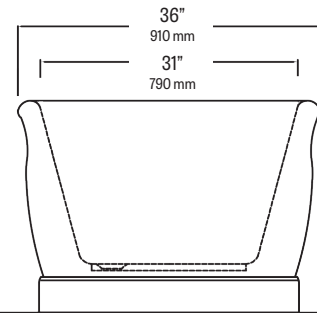

SPECIFICATIONS

MODEL #	DESCRIPTION	CODES/STANDARDS
5757	Whitley™ Collection Freestanding Bath	

COLOR	White
SIZE	66" x 36" x 23"
MATERIAL	Acrylic
WATER CAPACITY	79 Gallons

IMMERSION DEPTH	14 in.
BATH WEIGHT	130 lbs.
SHIPPING WEIGHT	175 lbs.
WARRANTY	25 Year

5757 BRIGITTE PETITE

Whitley™ Collection Freestanding Bath

SPECIFICATIONS

MODEL #	DESCRIPTION	CODES/STANDARDS
5757	Whitley™ Collection Freestanding Bath	

TECHNICAL INFORMATION

Note: these dimensions are nominal and subject to change without notice.

Water Capacity: 79 Gals.
Bath Weight: 130 Lbs.
Shipping Weight: 175 Lbs.