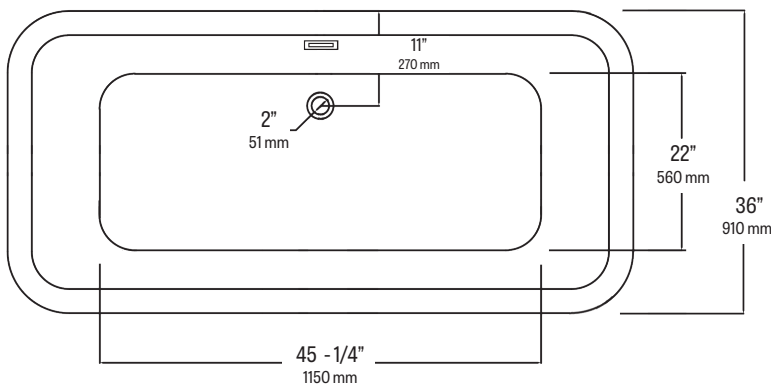

SPECIFICATIONS

MODEL #	DESCRIPTION	CODES/STANDARDS
5757	Whitley™ Collection Freestanding Bath	

COLOR	White
SIZE	66" x 36" x 23"
MATERIAL	Acrylic
WATER CAPACITY	79 Gallons

IMMERSION DEPTH	14 in.
BATH WEIGHT	130 lbs.
SHIPPING WEIGHT	175 lbs.
WARRANTY	25 Year

5757 BRIGITTE PETITE

Whitley™ Collection Freestanding Bath

SPECIFICATIONS

MODEL #	DESCRIPTION	CODES/STANDARDS
5757	Whitley™ Collection Freestanding Bath	

TECHNICAL INFORMATION

Note: these dimensions are nominal and subject to change without notice.

Water Capacity: 79 Gals.
Bath Weight: 130 Lbs.
Shipping Weight: 175 Lbs.