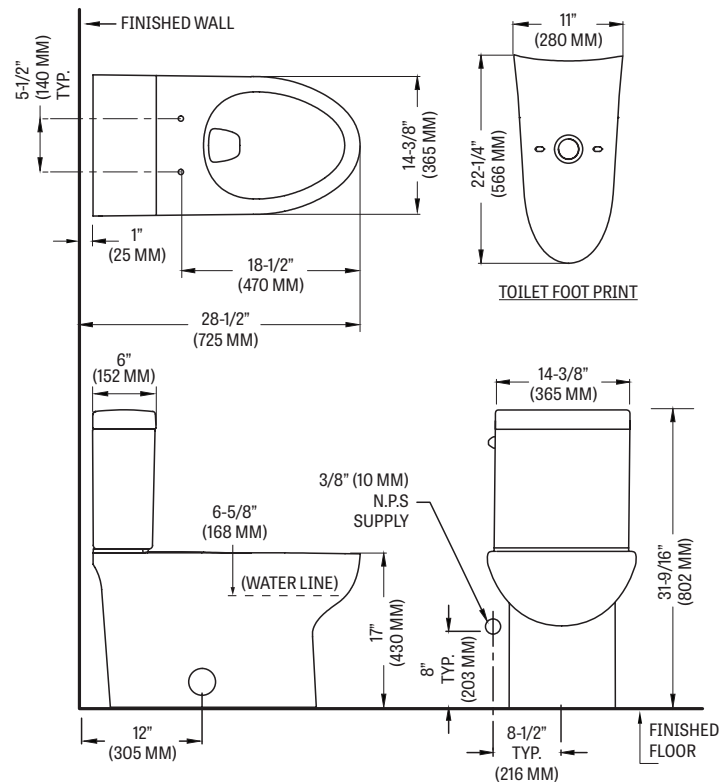

710CTK BROADWAY™

Elongated SmartHeight™, Vitreous China, Two-Piece Complete Toilet Kit

SPECIFICATIONS

MODEL #	DESCRIPTION	CODES/STANDARDS
710CTK	Elongated SmartHeight™ (1.28 gpf / 4.8 lpf) two-piece toilet kit	

MATERIAL	Vitreous China
WATER PRESSURE RANGE	20 to 80 PSI
FLUSH SYSTEM	3" flapper flush valve
WATER USAGE	1.28 gpf / 4.8 lpf
WATER SURFACE AREA	9" X 7"
ROUGH-IN	12"
MAP RATING	1000 grams

TRAP DIAMETER	2"
TRAP SEAL	2-7/16"
SHIPPING WEIGHT	Model 710CTK- 116 lbs. (53 kg)
WARRANTY	Vitreous China - Limited Lifetime Tank Trim - Limited One Year

TECHNICAL INFORMATION

Note: these dimensions are nominal and subject to change without notice.

Fixture performance and specifications meet or exceed ASME A112.19.2/CSA B45.1 standards, and other state and local codes.