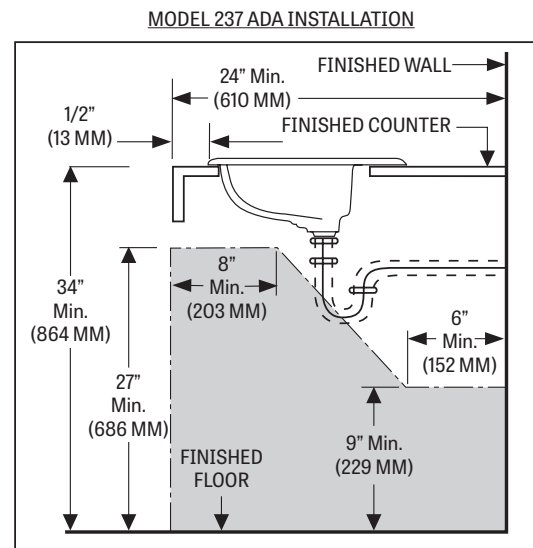

## SPECIFICATIONS

MODEL #	DESCRIPTION	CODES/STANDARDS
237-1	Oval, self-rimming lavatory with single hole faucet center	 ADA COMPLIANT
237-4	Same as above with 4" faucet centers	
237-8	Same as above with 8" faucet centers	

MATERIAL	Vitreous China
WARRANTY	Vitreous China - Limited Lifetime

SHIPPING WEIGHT	24.2 lbs. (11 kg)
FAUCET HOLES	Single hole, 4" or 8"

## TECHNICAL INFORMATION

**Note:** these dimensions are nominal and subject to change without notice.

Fixture performance and specifications meet or exceed ASME A112.19.2-2013/CSA B45.1-13 standards, and other state and local codes.