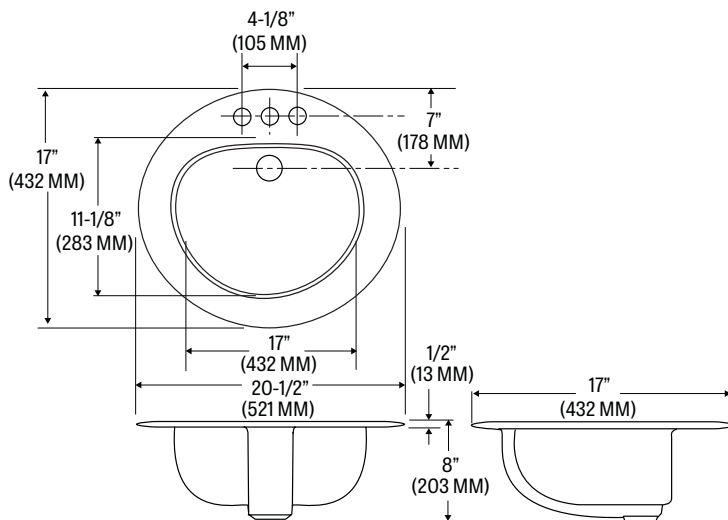

## FEATURES

- 20-1/2" x 17" oval, self-rimming lavatory
- 17" x 11-1/8" basin
- Complies with ADA requirements for accessibility
- Concealed front overflow
- Available in single hole, 4" or 8" faucet centers
- Mansfield® limited lifetime warranty
- Available in White, Biscuit and Bone

## SPECIFICATIONS

MODEL #	DESCRIPTION	CODES/STANDARDS
237-1	Oval, self-rimming lavatory with single hole faucet center	 ADA COMPLIANT
237-4	Same as above with 4" faucet centers	
237-8	Same as above with 8" faucet centers	

MATERIAL	Vitreous China
WARRANTY	Vitreous China - Limited Lifetime

SHIPPING WEIGHT	24.2 lbs. (11 kg)
FAUCET HOLES	Single hole, 4" or 8"

## TECHNICAL INFORMATION

**Note:** these dimensions are nominal and subject to change without notice.

Fixture performance and specifications meet or exceed ASME A112.19.2-2013/CSA B45.1-13 standards, and other state and local codes.