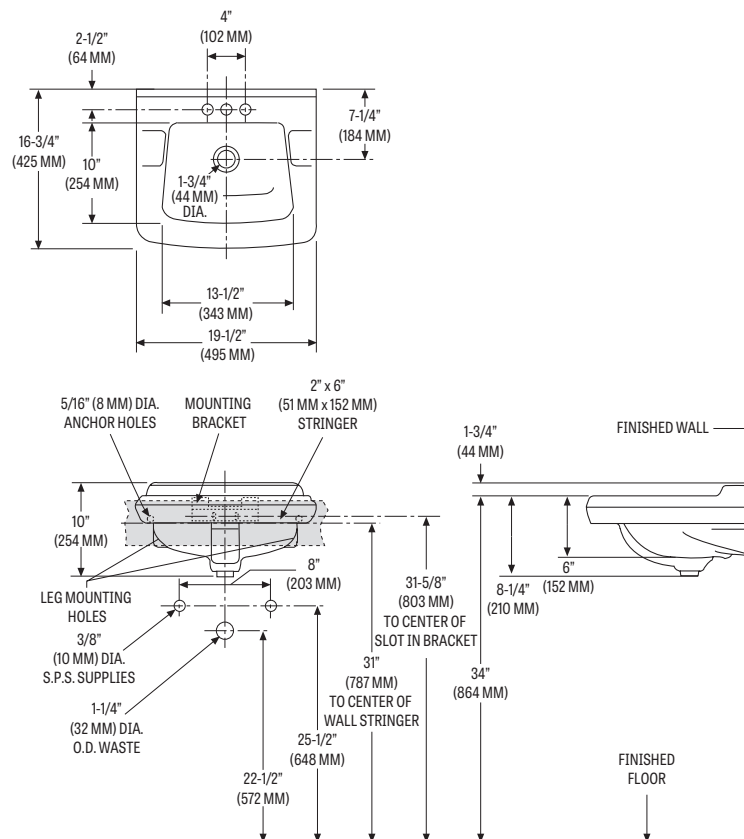

## COMPONENTS

MODEL #	DESCRIPTION	CODES/STANDARDS
1917C-4	Commercial wall-mount lavatory with 4" faucet center. Complete with hanger and installation instructions. Includes holes under front corners for use with metal console base/legs. Less faucet, drain assembly and supply.	
1917C-LO	Same as above with less overflow.	

# 1917C WILLOW RUN™

Wall-Mount, Vitreous China Lavatory

## SPECIFICATIONS

MODEL #	DESCRIPTION	CODES/STANDARDS
1917C	Wall-mount, vitreous china lavatory	

MATERIAL	Vitreous China
WARRANTY	Vitreous China - Limited Lifetime

SHIPPING WEIGHT	Model 1917C - 38 lbs. (17 kg)
FAUCET HOLES	4"

## TECHNICAL INFORMATION

**Note:** these dimensions are nominal and subject to change without notice.

Fixture performance and specifications meet or exceed ASME A112.19.2/CSA B45.1 standards, and other state and local codes.