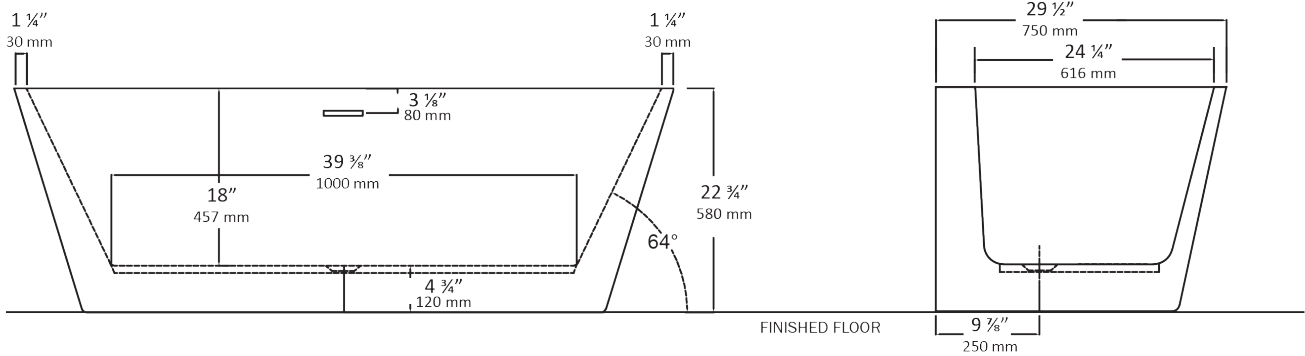

SPECIFICATIONS

MODEL #	DESCRIPTION	CODES/STANDARDS
5728	Whitley™ Collection Freestanding Bath	

COLOR	White
SIZE	59" x 30" x 23"
MATERIAL	Acrylic
WATER CAPACITY	50 Gallons

IMMERSION DEPTH	14 in.
BATH WEIGHT	115 lbs.
SHIPPING WEIGHT	155 lbs.
WARRANTY	Ten Year

5728 LANA™ PETITE

Whitley™ Collection Freestanding Bath

SPECIFICATIONS

MODEL #	DESCRIPTION	CODES/STANDARDS
5728	Whitley™ Collection Freestanding Bath	

TECHNICAL INFORMATION

Note: these dimensions are nominal and subject to change without notice.

Water Capacity: 45 Gals.
Bath Weight: 115 Lbs.
Shipping Weight: 155 Lbs.