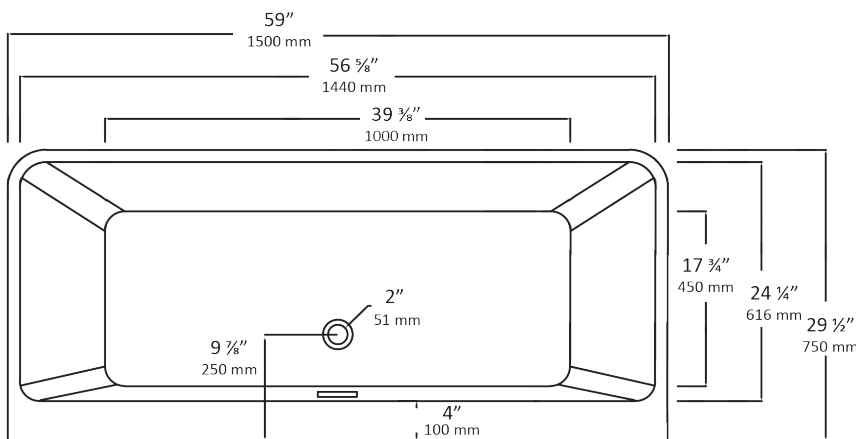

5728 LANA™ PETITE

Whitley™ Collection Freestanding Bath

FEATURES

- High-gloss, solid acrylic construction with fiberglass reinforcement for strength and rigidity.
- Flat deck on wall side for mounting the faucet or opt for a wall or floor mounted faucet.
- Adjustable leveling legs for easy installation.
- Center drain for two person comfort.
- Easy-to-use, tip toe drain included in choice of White, Chrome, Brass, Brushed Nickel or Oil Rubbed Bronze finishes. Specify finish upon ordering.
- Integrated waste and overflow eliminates the hassle of hard-to-reach drain connections.
- Ten-year warranty
- Available in white

SPECIFICATIONS

MODEL #	DESCRIPTION	CODES/STANDARDS
5728	Whitley™ Collection Freestanding Bath	

COLOR	White
SIZE	59" x 30" x 23"
MATERIAL	Acrylic
WATER CAPACITY	50 Gallons

IMMERSION DEPTH	14 in.
BATH WEIGHT	115 lbs.
SHIPPING WEIGHT	155 lbs.
WARRANTY	Ten Year

5728 LANA™ PETITE

Whitley™ Collection Freestanding Bath

SPECIFICATIONS

MODEL #	DESCRIPTION	CODES/STANDARDS
5728	Whitley™ Collection Freestanding Bath	

TECHNICAL INFORMATION

Note: these dimensions are nominal and subject to change without notice.

Water Capacity: 45 Gals.
Bath Weight: 115 Lbs.
Shipping Weight: 155 Lbs.