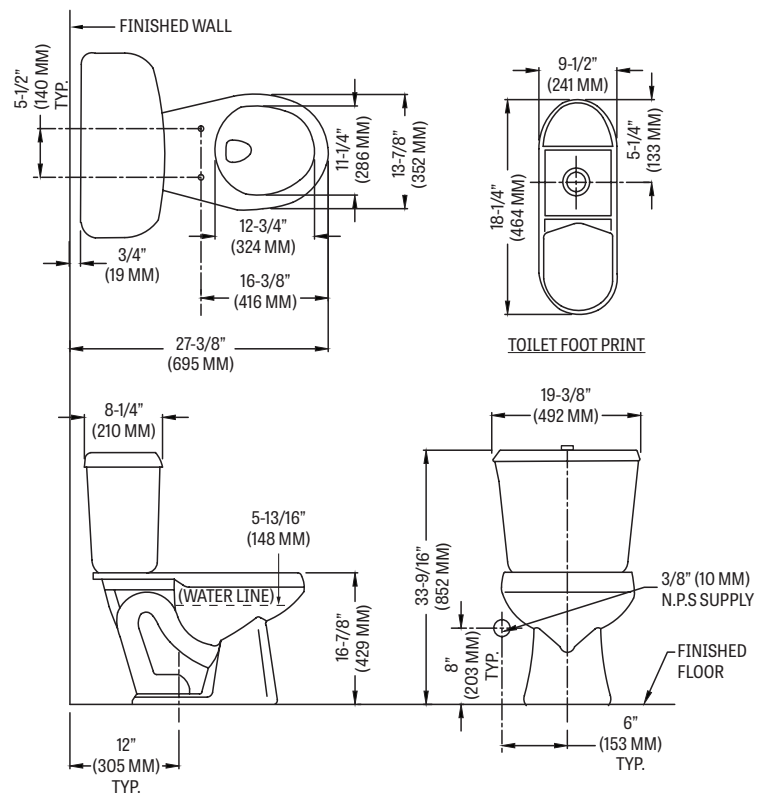

388-386 SUMMIT®

MANSFIELD®

Round Front, SmartHeight™, Vitreous China, Two-Piece Toilet

FEATURES

- High performance MagnaFlush™ flushing technology
- 1.6 gpf / 6.0 lpf low water consumption
- Round front, SmartHeight™ bowl
- SmartFasten™ 3-bolt tank-to-bowl connection
- PuraClean® easy-to-clean glaze
- 3" Rigid Flapper flush valve – requires less force to flush, is more consistent and uses a simple universal repair part/seal
- Fluidmaster® pilot operated anti-siphon fill valve
- 12" rough-in
- Model 57 chrome-plated, metal trip lever
- 2" glazed trapway
- The Mansfield® limited lifetime warranty on china; Five-year limited warranty on tank trim
- Available in White, Biscuit and Bone

Round Front, SmartHeight™, Vitreous China, Two-Piece Toilet

SPECIFICATIONS

MODEL #	DESCRIPTION	CODES/STANDARDS
388-386	Round front, SmartHeight™ (1.6 gpf/6.0 lpf) two-piece toilet	 

MATERIAL	Vitreous China
WATER PRESSURE RANGE	20 to 80 PSI
FLUSH SYSTEM	MagnaFlush™ flushing technology
WATER USAGE	1.6 gpf / 6.0 lpf
WATER SURFACE AREA	8' X 9'
ROUGH-IN	12'
MAP RATING	1,000 grams

TRAP DIAMETER	2'
TRAP SEAL	2-1/4'
SHIPPING WEIGHT	Model 388 - 52 lbs. (23.5 kg) Model 386 - 36 lbs. (16.3 kg)
WARRANTY	Vitreous China - Limited Lifetime Tank Trim - Limited Five Year

TANK OPTIONS	TECHNICAL INFORMATION				
<table border="1" style="width: 100%;"> <tbody> <tr> <td style="width: 15%;">386RH</td> <td>Variation of model 386, with right hand trip lever.</td> </tr> <tr> <td>386LT</td> <td>Variation of model 386, with tank liner.</td> </tr> </tbody> </table>	386RH	Variation of model 386, with right hand trip lever.	386LT	Variation of model 386, with tank liner.	<p>Note: these dimensions are nominal and subject to change without notice.</p>
386RH	Variation of model 386, with right hand trip lever.				
386LT	Variation of model 386, with tank liner.				