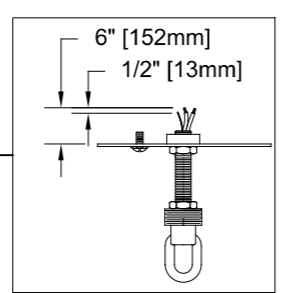

CAUTION: Read instructions carefully and turn electricity off at main circuit breaker panel before beginning installation.

4726, 400481

*****
WARNING - If any Special Control Devices are used with this Fixture, Follow the Instructions Carefully to assure full compliance with N.E.C. requirements. If there are any questions, contact a Qualified Electrical Contractor.
WARNING - This product contains chemicals known to the State of California to cause cancer, birth defects and /or other reproductive harm. Thoroughly wash hands after installing, handling, cleaning, or otherwise touching this product.
CAUTION - All glass is fragile, use care when handling Glass component(s) and or Lamp(s).
*****

ASSEMBLY STEPS:

PASOS PARA ENSAMBLAR:

MODE D'ASSEMBLAGE:

1. D,E → A
2. B,A → C
3. AA,BB,H → D (TO LOCK) (APRETAR) (à VERROUILLER)
4. AA → H
5. F → M
6. L → M
7. J,K → L
8. L → H
9. F → L,K,J,H,D
10. F → G
11. J,K → H
12. Y,X,W → Z
13. OR -
14. Y,CC → Z (FOR P400481)
13. V → Z

ADJUST HEIGHT WITH "D"
BB → A (TO LOCK)
AJUSTA LA ALTURA CON "D"
BB → A (APRETAR)
RÉGLEZ LA HAUTEUR AVEC "D"
BB → A (à VERROUILLER)