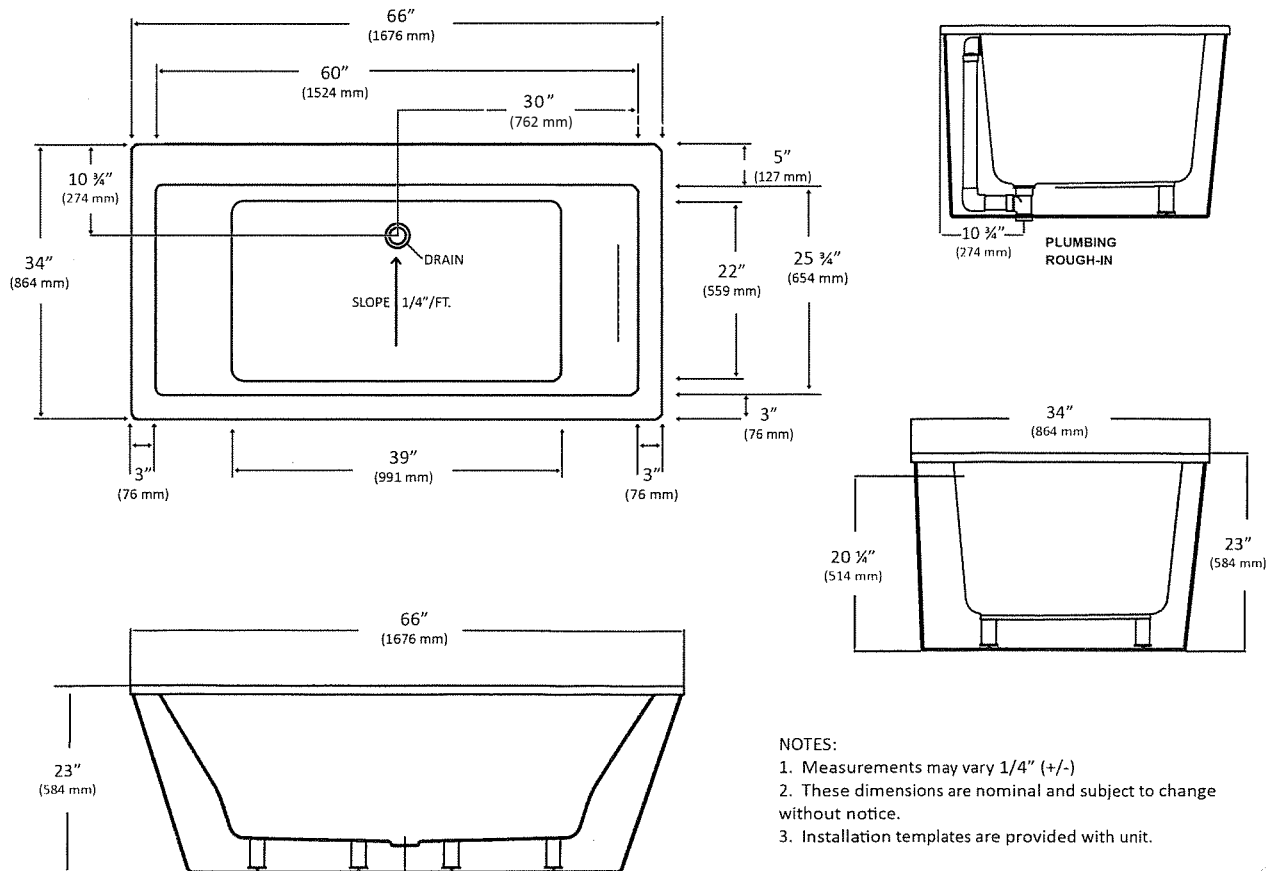

FEATURES

- 66" x 34" x 21-1/4"
- Installation: Drop-In or Alcove
- High gloss, easy-to-clean acrylic with fiberglass reinforcement
- 2-piece construction for easy installation
- Rectangular model with center drain
- Adjustable leveling legs for easy installation
- Ergonomic bathing well for ultimate relaxation
- Center drain for two person comfort
- Spacious area to mount the faucet on the deck
- Ten-year warranty for acrylic shell
- Available in White

5754 LANA™ DUO 3466

Whitley™ Collection Freestanding Bath

SPECIFICATIONS

MODEL #	DESCRIPTION	CODES/STANDARDS
5754	60" x 32" x 25-1/4" Freestanding Bath	

MATERIAL	Acrylic, Fiberglass reinforced	WARRANTY	Limited Ten Year
CONSTRUCTION	Two-piece design; bathtub and skirt	SHIPPING WEIGHT	Bathtub - 130 lbs.
IMMERSION DEPTH	14-1/4"	WATER CAPACITY	52 gal. (max)
FLOOR LOADING WEIGHT	47 lbs. / sq. ft.	DIMENSIONS	60" x 32" x 25-1/4"

TECHNICAL INFORMATION

- NOTES:
1. Measurements may vary 1/4" (+/-)
 2. These dimensions are nominal and subject to change without notice.
 3. Installation templates are provided with unit.