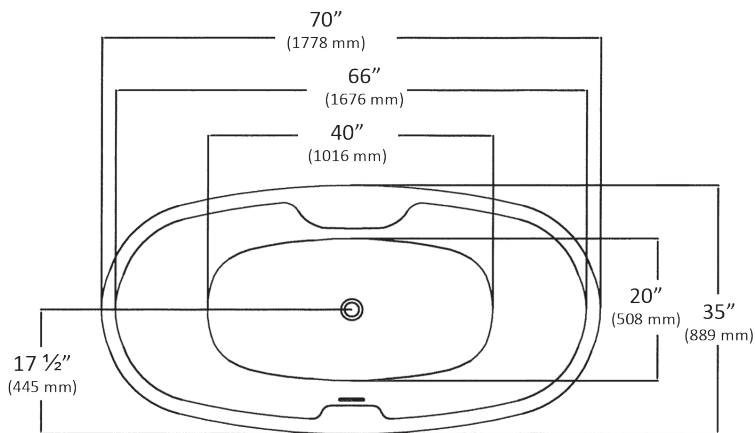

FEATURES

- 70" x 35" x 26-1/2"
- Installation: Freestanding
- High gloss, easy-to-clean acrylic with fiberglass reinforcement
- 2-piece construction for easy installation
- Oval model with center drain
- Adjustable leveling legs for easy installation
- Ergonomic bathing well for ultimate relaxation
- Center drain for two person comfort
- Spacious area to mount the faucet on the deck
- Ten-year warranty for acrylic shell
- Available in White

5746 AVA™ DUO 3570

Whitley™ Collection Freestanding Bath

SPECIFICATIONS

MODEL #	DESCRIPTION	CODES/STANDARDS	
5746	70" x 35" x 26-1/2" Freestanding Bath		
MATERIAL	Acrylic, Fiberglass reinforced	WARRANTY	Limited Ten Year
CONSTRUCTION	Two-piece design; bathtub and skirt	SHIPPING WEIGHT	Bathtub - 130 lbs.
IMMERSION DEPTH	14-1/4"	WATER CAPACITY	52 gal. (max)
FLOOR LOADING WEIGHT	47 lbs. / sq. ft.	DIMENSIONS	70" x 35" x 26-1/2"

TECHNICAL INFORMATION

AREA AVAILABLE
FOR DECK MOUNTED FAUCET
(faucet not included).

NOTES:

1. Measurements may vary 1/4" (+/-)
2. These dimensions are nominal and subject to change without notice.
3. Installation templates are provided with unit.