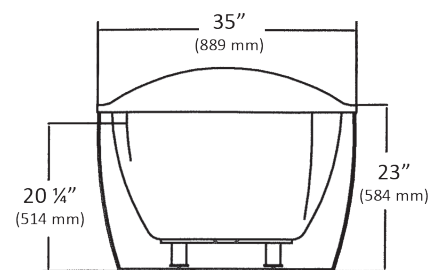

FEATURES

- 70" x 35" x 26-1/2"
- Installation: Freestanding
- High gloss, easy-to-clean acrylic with fiberglass reinforcement
- 2-piece construction for easy installation
- Oval model with center drain
- Adjustable leveling legs for easy installation
- Ergonomic bathing well for ultimate relaxation
- Center drain for two person comfort
- Spacious area to mount the faucet on the deck
- Ten-year warranty for acrylic shell
- Available in White

5746 AVA™ DUO 3570

Whitley™ Collection Freestanding Bath

SPECIFICATIONS

MODEL #	DESCRIPTION	CODES/STANDARDS	
5746	70" x 35" x 26-1/2" Freestanding Bath		
MATERIAL	Acrylic, Fiberglass reinforced	WARRANTY	Limited Ten Year
CONSTRUCTION	Two-piece design; bathtub and skirt	SHIPPING WEIGHT	Bathtub - 130 lbs.
IMMERSION DEPTH	14-1/4"	WATER CAPACITY	52 gal. (max)
FLOOR LOADING WEIGHT	47 lbs. / sq. ft.	DIMENSIONS	70" x 35" x 26-1/2"

TECHNICAL INFORMATION

AREA AVAILABLE
FOR DECK MOUNTED FAUCET
(faucet not included).

NOTES:

1. Measurements may vary 1/4" (+/-)
2. These dimensions are nominal and subject to change without notice.
3. Installation templates are provided with unit.