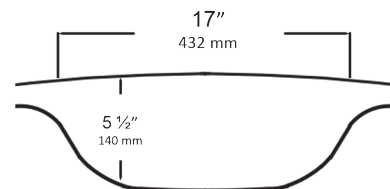

FEATURES

- 70" x 35" x 26-1/2"
- Installation: Freestanding
- High gloss, easy-to-clean acrylic with fiberglass reinforcement
- 2-piece construction for easy installation
- Oval model with center drain
- Adjustable leveling legs for easy installation
- Ergonomic bathing well for ultimate relaxation
- Center drain for two person comfort
- Spacious area to mount the faucet on the deck
- Ten-year warranty for acrylic shell
- Available in White

5746 AVA™ DUO 3570

Whitley™ Collection Freestanding Bath

SPECIFICATIONS

MODEL #	DESCRIPTION	CODES/STANDARDS	
5746	70" x 35" x 26-1/2" Freestanding Bath		
MATERIAL	Acrylic, Fiberglass reinforced	WARRANTY	Limited Ten Year
CONSTRUCTION	Two-piece design; bathtub and skirt	SHIPPING WEIGHT	Bathtub - 130 lbs.
IMMERSION DEPTH	14-1/4"	WATER CAPACITY	52 gal. (max)
FLOOR LOADING WEIGHT	47 lbs. / sq. ft.	DIMENSIONS	70" x 35" x 26-1/2"

TECHNICAL INFORMATION

AREA AVAILABLE
FOR DECK MOUNTED FAUCET
(faucet not included).

NOTES:

1. Measurements may vary 1/4" (+/-)
2. These dimensions are nominal and subject to change without notice.
3. Installation templates are provided with unit.