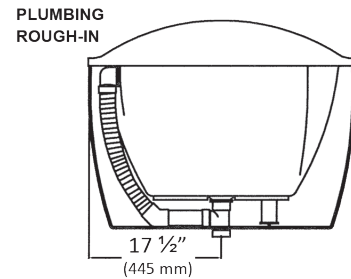

FEATURES

- 70" x 35" x 26-1/2"
- Installation: Freestanding
- High gloss, easy-to-clean acrylic with fiberglass reinforcement
- 2-piece construction for easy installation
- Oval model with center drain
- Adjustable leveling legs for easy installation
- Ergonomic bathing well for ultimate relaxation
- Center drain for two person comfort
- Spacious area to mount the faucet on the deck
- Ten-year warranty for acrylic shell
- Available in White

5746 AVA™ DUO 3570

Whitley™ Collection Freestanding Bath

SPECIFICATIONS

MODEL #	DESCRIPTION	CODES/STANDARDS	
5746	70" x 35" x 26-1/2" Freestanding Bath		
MATERIAL	Acrylic, Fiberglass reinforced	WARRANTY	Limited Ten Year
CONSTRUCTION	Two-piece design; bathtub and skirt	SHIPPING WEIGHT	Bathtub - 130 lbs.
IMMERSION DEPTH	14-1/4"	WATER CAPACITY	52 gal. (max)
FLOOR LOADING WEIGHT	47 lbs. / sq. ft.	DIMENSIONS	70" x 35" x 26-1/2"

TECHNICAL INFORMATION

AREA AVAILABLE
FOR DECK MOUNTED FAUCET
(faucet not included).

NOTES:

1. Measurements may vary 1/4" (+/-)
2. These dimensions are nominal and subject to change without notice.
3. Installation templates are provided with unit.