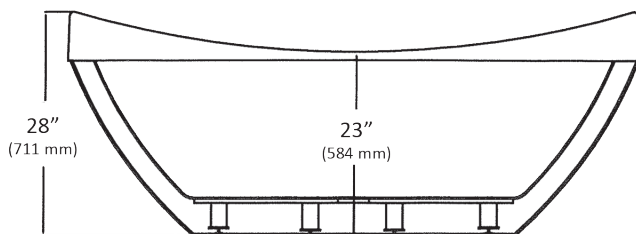

FEATURES

- 70" x 35" x 26-1/2"
- Installation: Freestanding
- High gloss, easy-to-clean acrylic with fiberglass reinforcement
- 2-piece construction for easy installation
- Oval model with center drain
- Adjustable leveling legs for easy installation
- Ergonomic bathing well for ultimate relaxation
- Center drain for two person comfort
- Spacious area to mount the faucet on the deck
- Ten-year warranty for acrylic shell
- Available in White

5746 AVA™ DUO 3570

Whitley™ Collection Freestanding Bath

SPECIFICATIONS

MODEL #	DESCRIPTION	CODES/STANDARDS	
5746	70" x 35" x 26-1/2" Freestanding Bath		
MATERIAL	Acrylic, Fiberglass reinforced	WARRANTY	Limited Ten Year
CONSTRUCTION	Two-piece design; bathtub and skirt	SHIPPING WEIGHT	Bathtub - 130 lbs.
IMMERSION DEPTH	14-1/4"	WATER CAPACITY	52 gal. (max)
FLOOR LOADING WEIGHT	47 lbs. / sq. ft.	DIMENSIONS	70" x 35" x 26-1/2"

TECHNICAL INFORMATION

AREA AVAILABLE
FOR DECK MOUNTED FAUCET
(faucet not included).

NOTES:

1. Measurements may vary 1/4" (+/-)
2. These dimensions are nominal and subject to change without notice.
3. Installation templates are provided with unit.